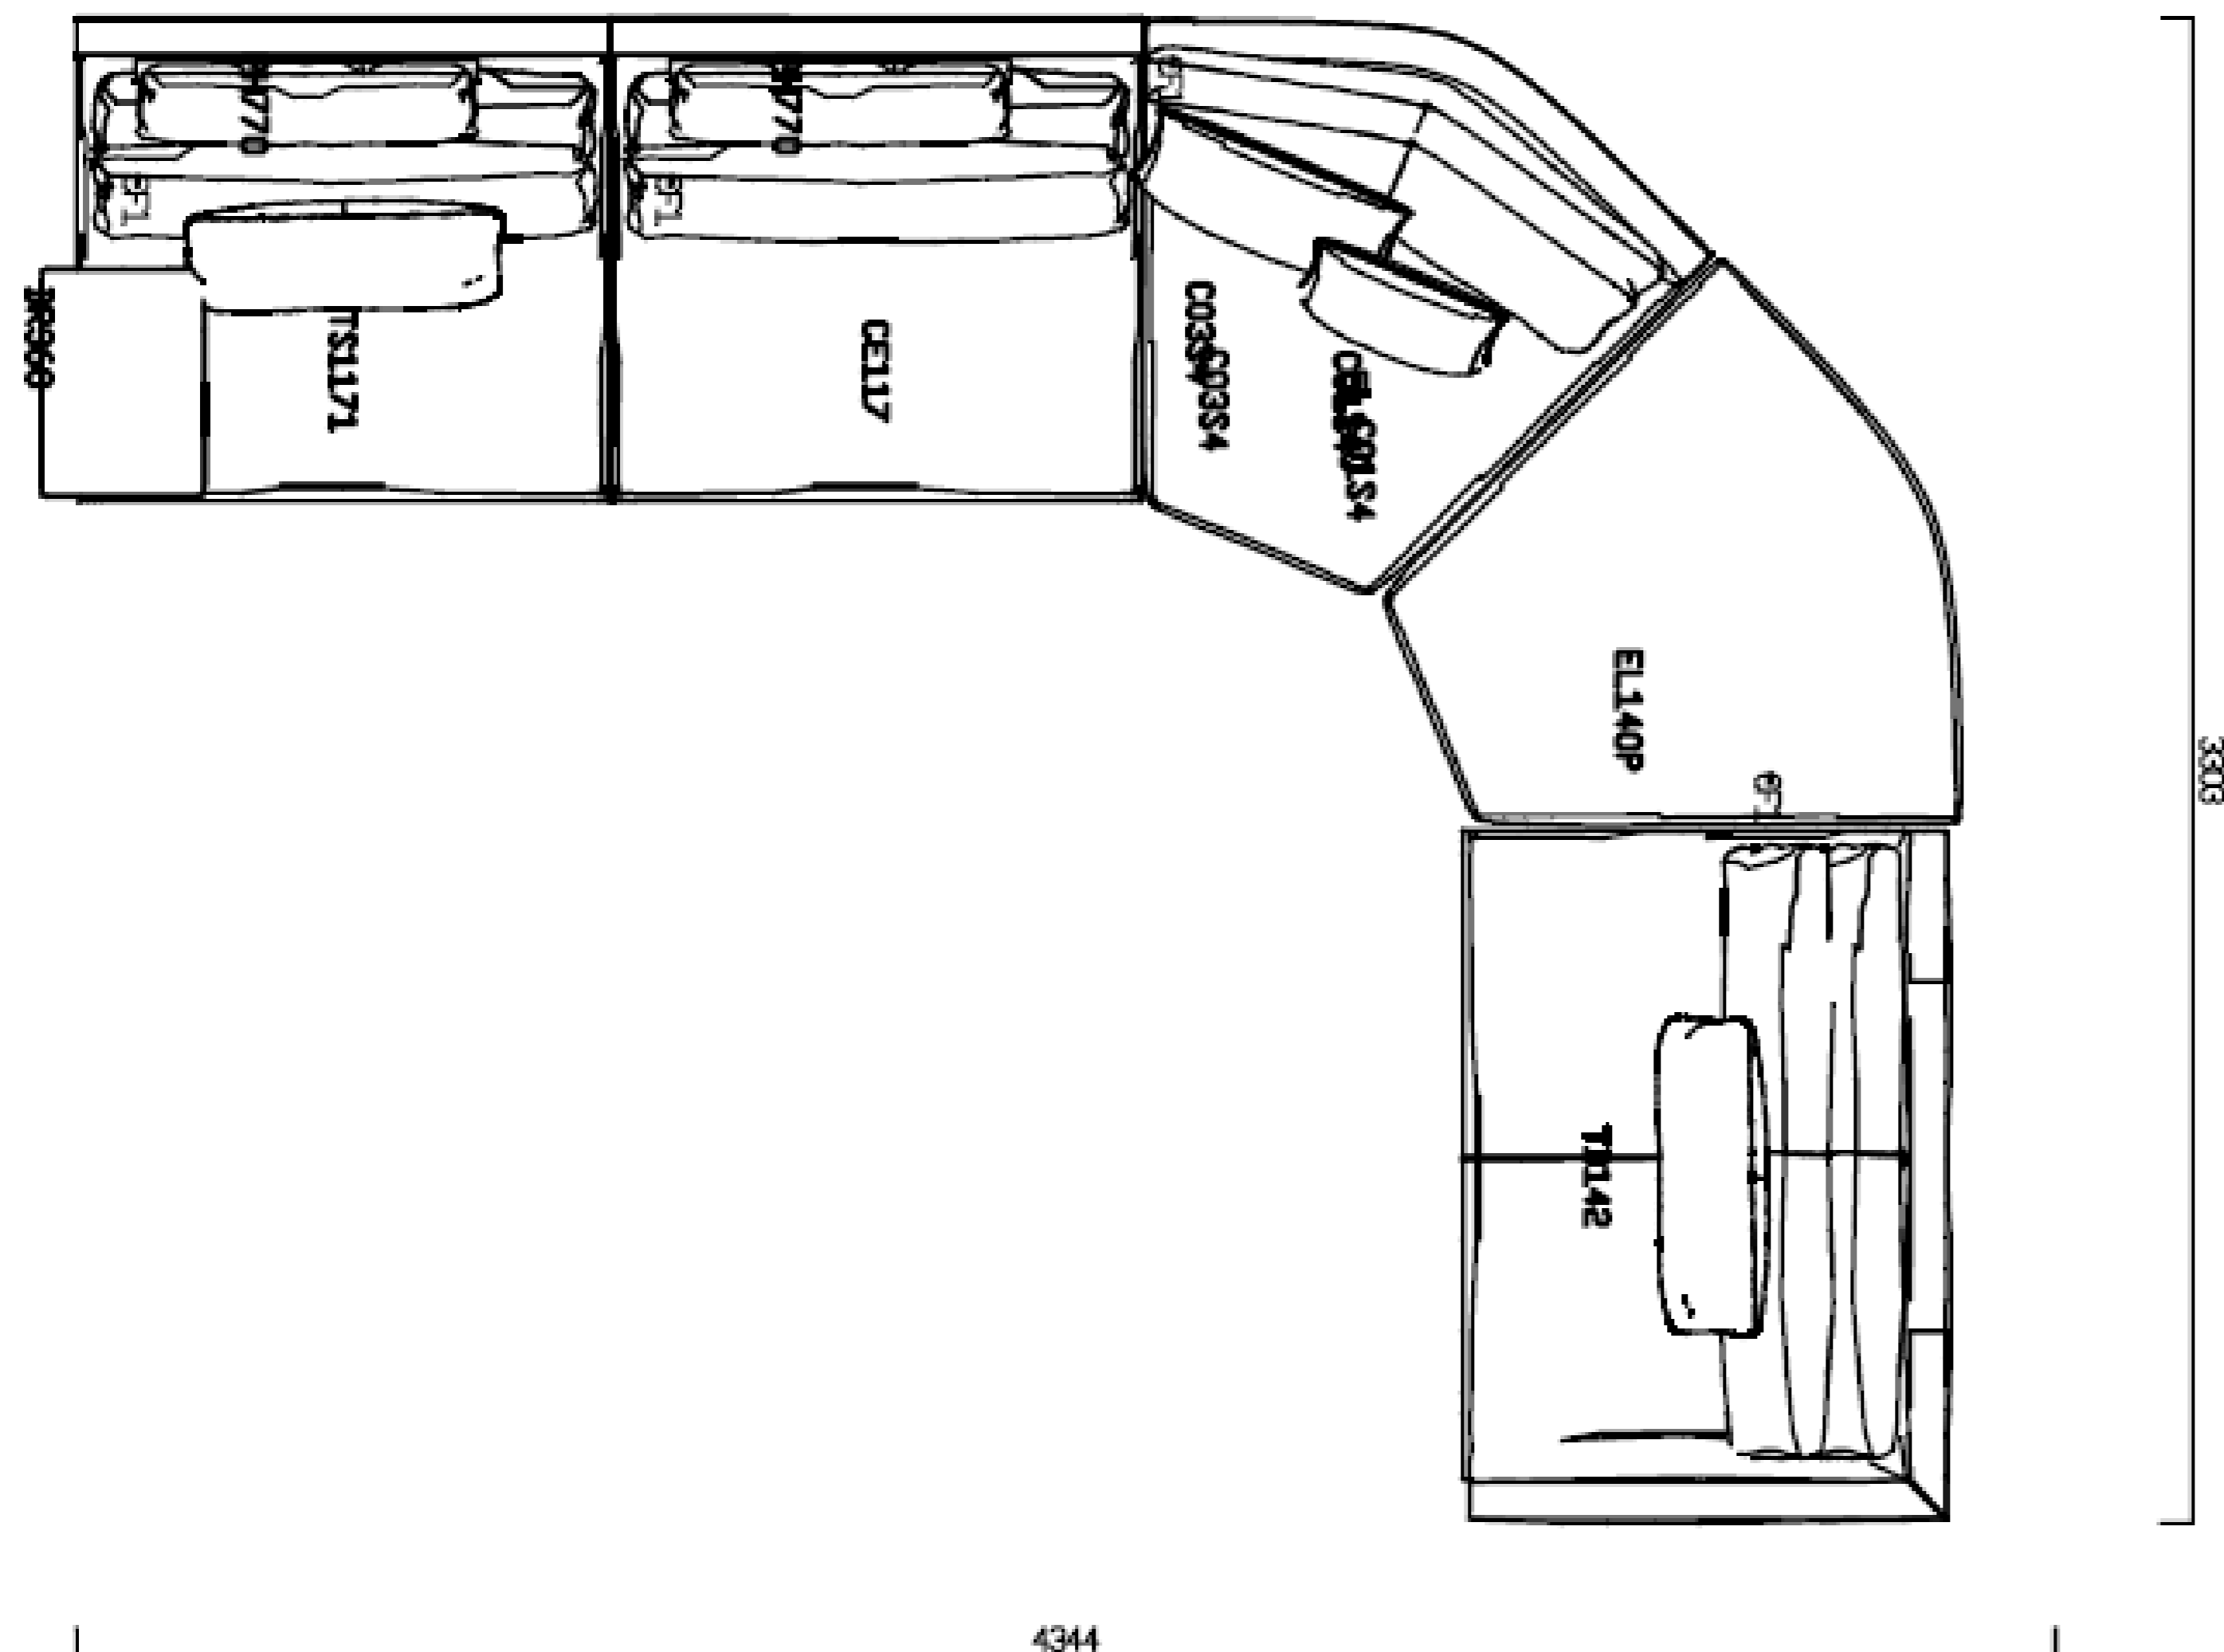

SOFAS

Dims: 4337 x 3343 x 620 mmH, Upholstered in Cat. G-Brest 11 Choccolato,
Feet and Handrest in Mat Brown Nickel

Soap Shape Cushion **C01S4** 450 x 450mm in E-Signoria 34 Mokka **£ 270.48 inc VAT each**
Soap Shape Cushion **C03S4** 600 x 600mm in E-Signoria 34 Mokka **£ 389.16 inc VAT each**
Bristol Kidney Rest Cushion **BSPR070** 700 x 500mm in E-Signoria 34 Mokka **£ 466.44 inc VAT each**

Retail price: **£ 40,224.24 inc VAT (OPTIONAL CUSHIONS INCLUDED)**

Sale price: £34,190.60 inc. VAT (OPTIONAL CUSHIONS INCLUDED)

ST 3512

Poliform