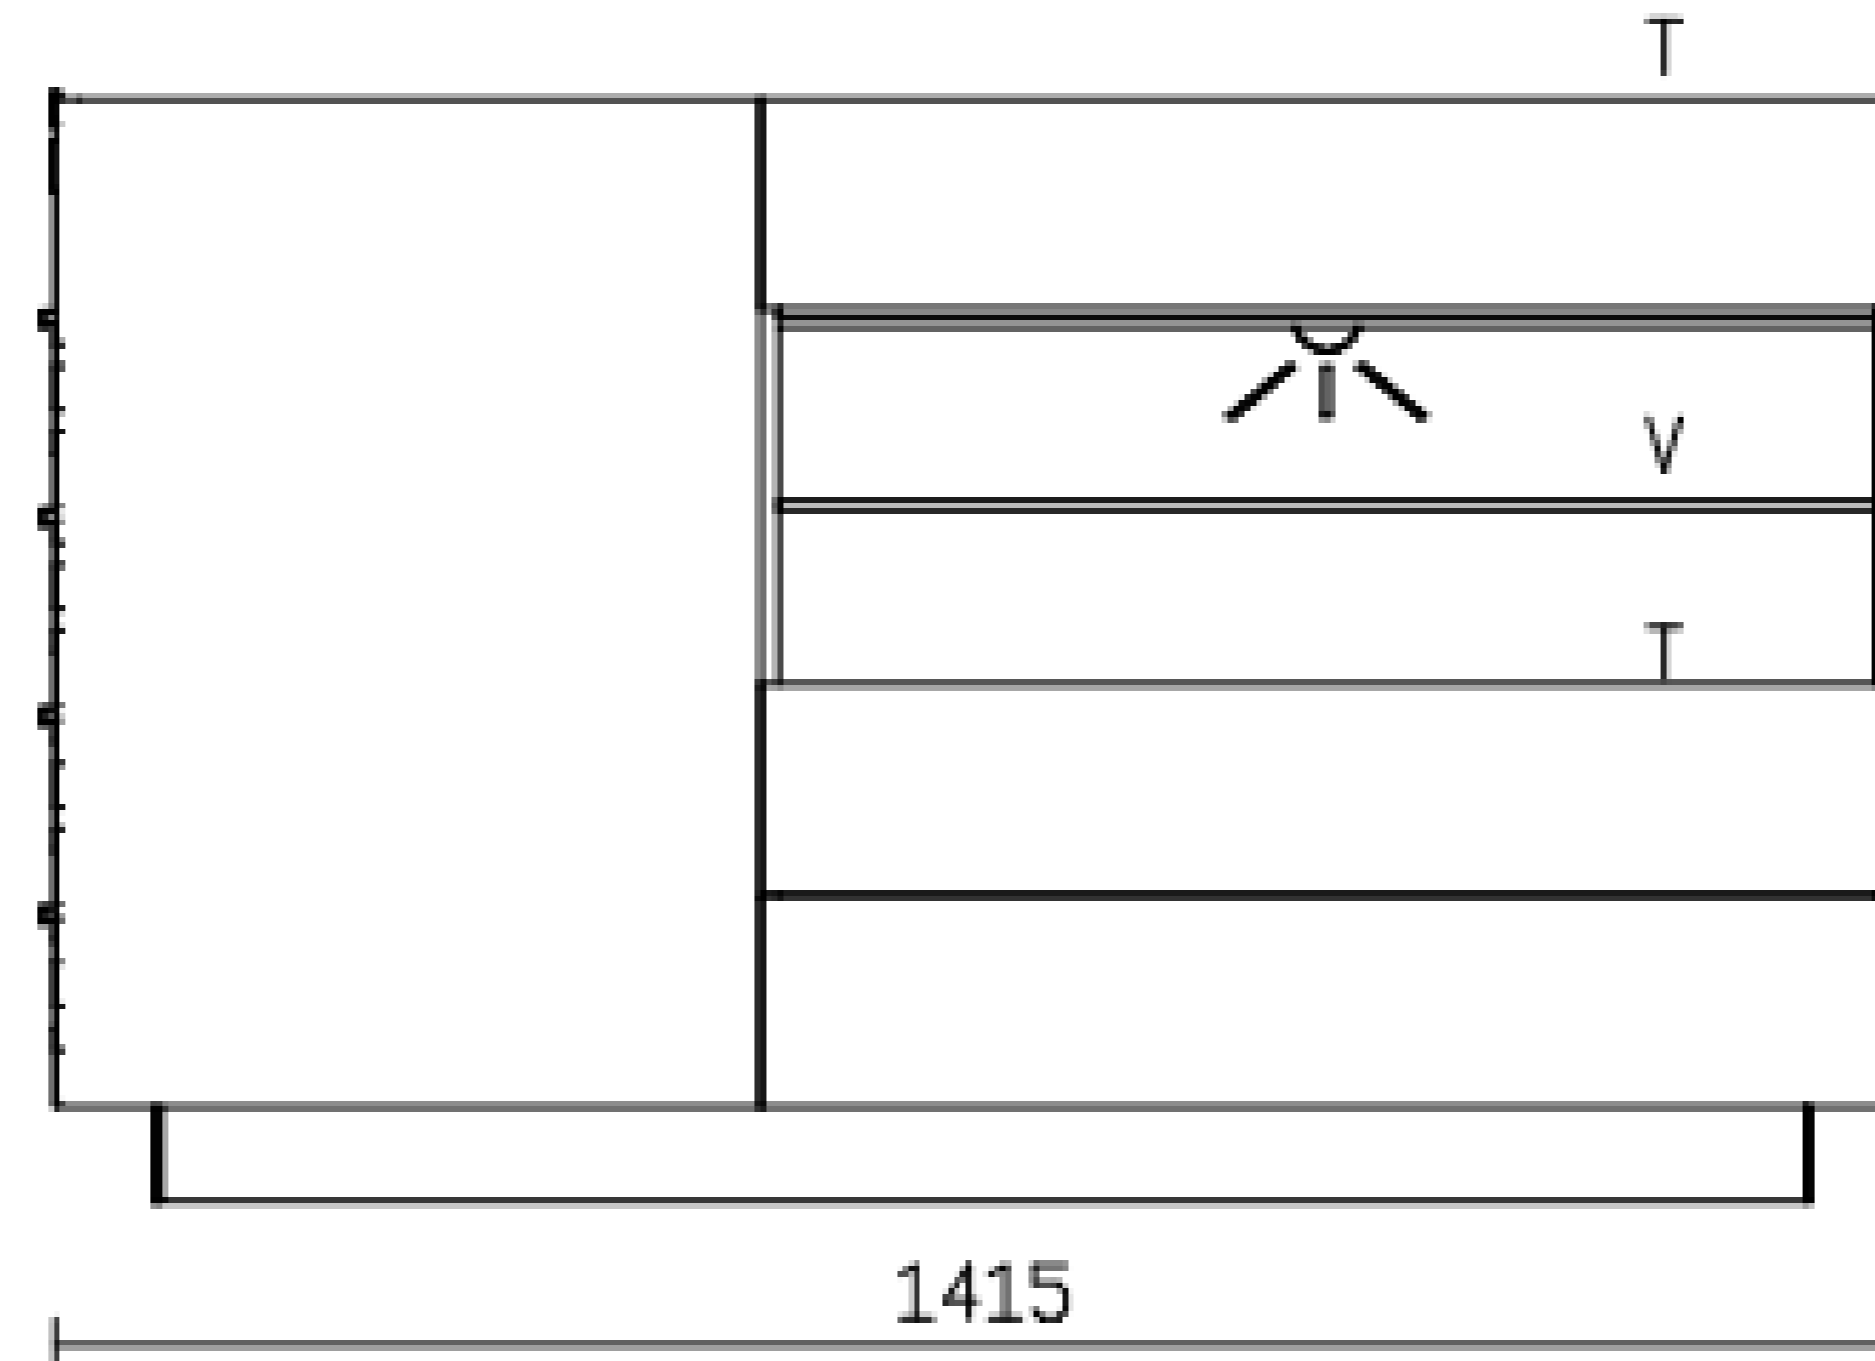

Night System Set up Island

Dimensions: 1415 x 969 x 842 mmH FFL

Finish: Mat Champagne 77

Techno Leather latte

Plinth: Champagne

LED lighting 220V 3000K

Retail Price: £11,790.15 inc. VAT

Sale Price: £8,842.61 inc. VAT