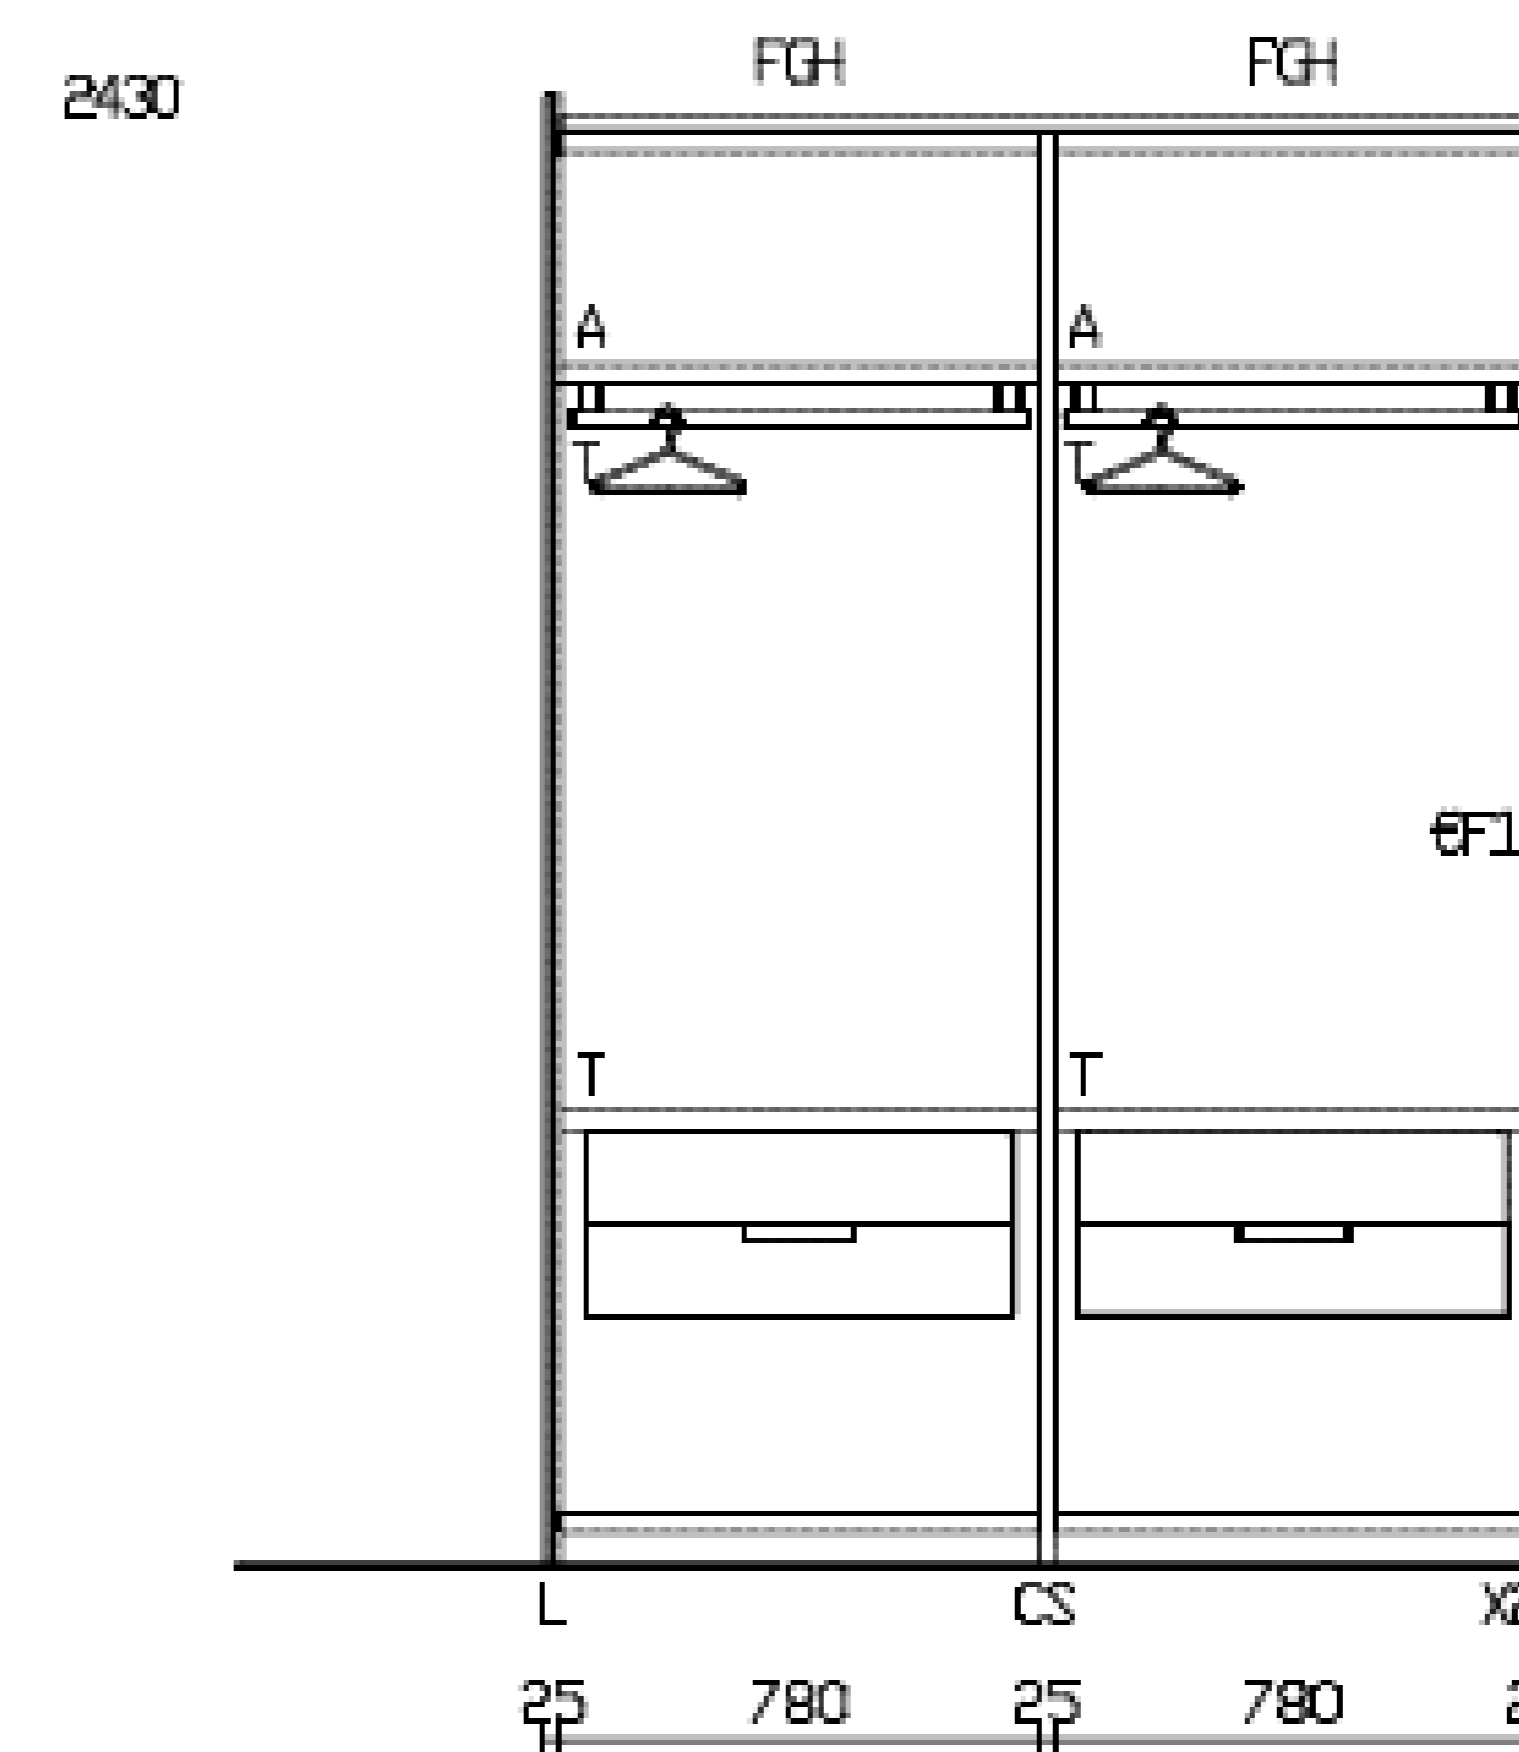

WARDROBE SYSTEM COMPOSITION

Senzafine Wardrobe

Dimensions: 1635 x 686 x 2430 mmH FFL

Doors Model: New Entry Oak Gold

Door Handle: FITTED CHAMPAGNE

Back Panel: CANVAS GRIGIO MEL

Structure Finish: ARDESIA MEL

Hardware: ARDESIA

Techno leather elephant

Retail Price: £12,977.31 inc. VAT

Sale Price: £9,732.98 inc. VAT

ST 3459

Poliform