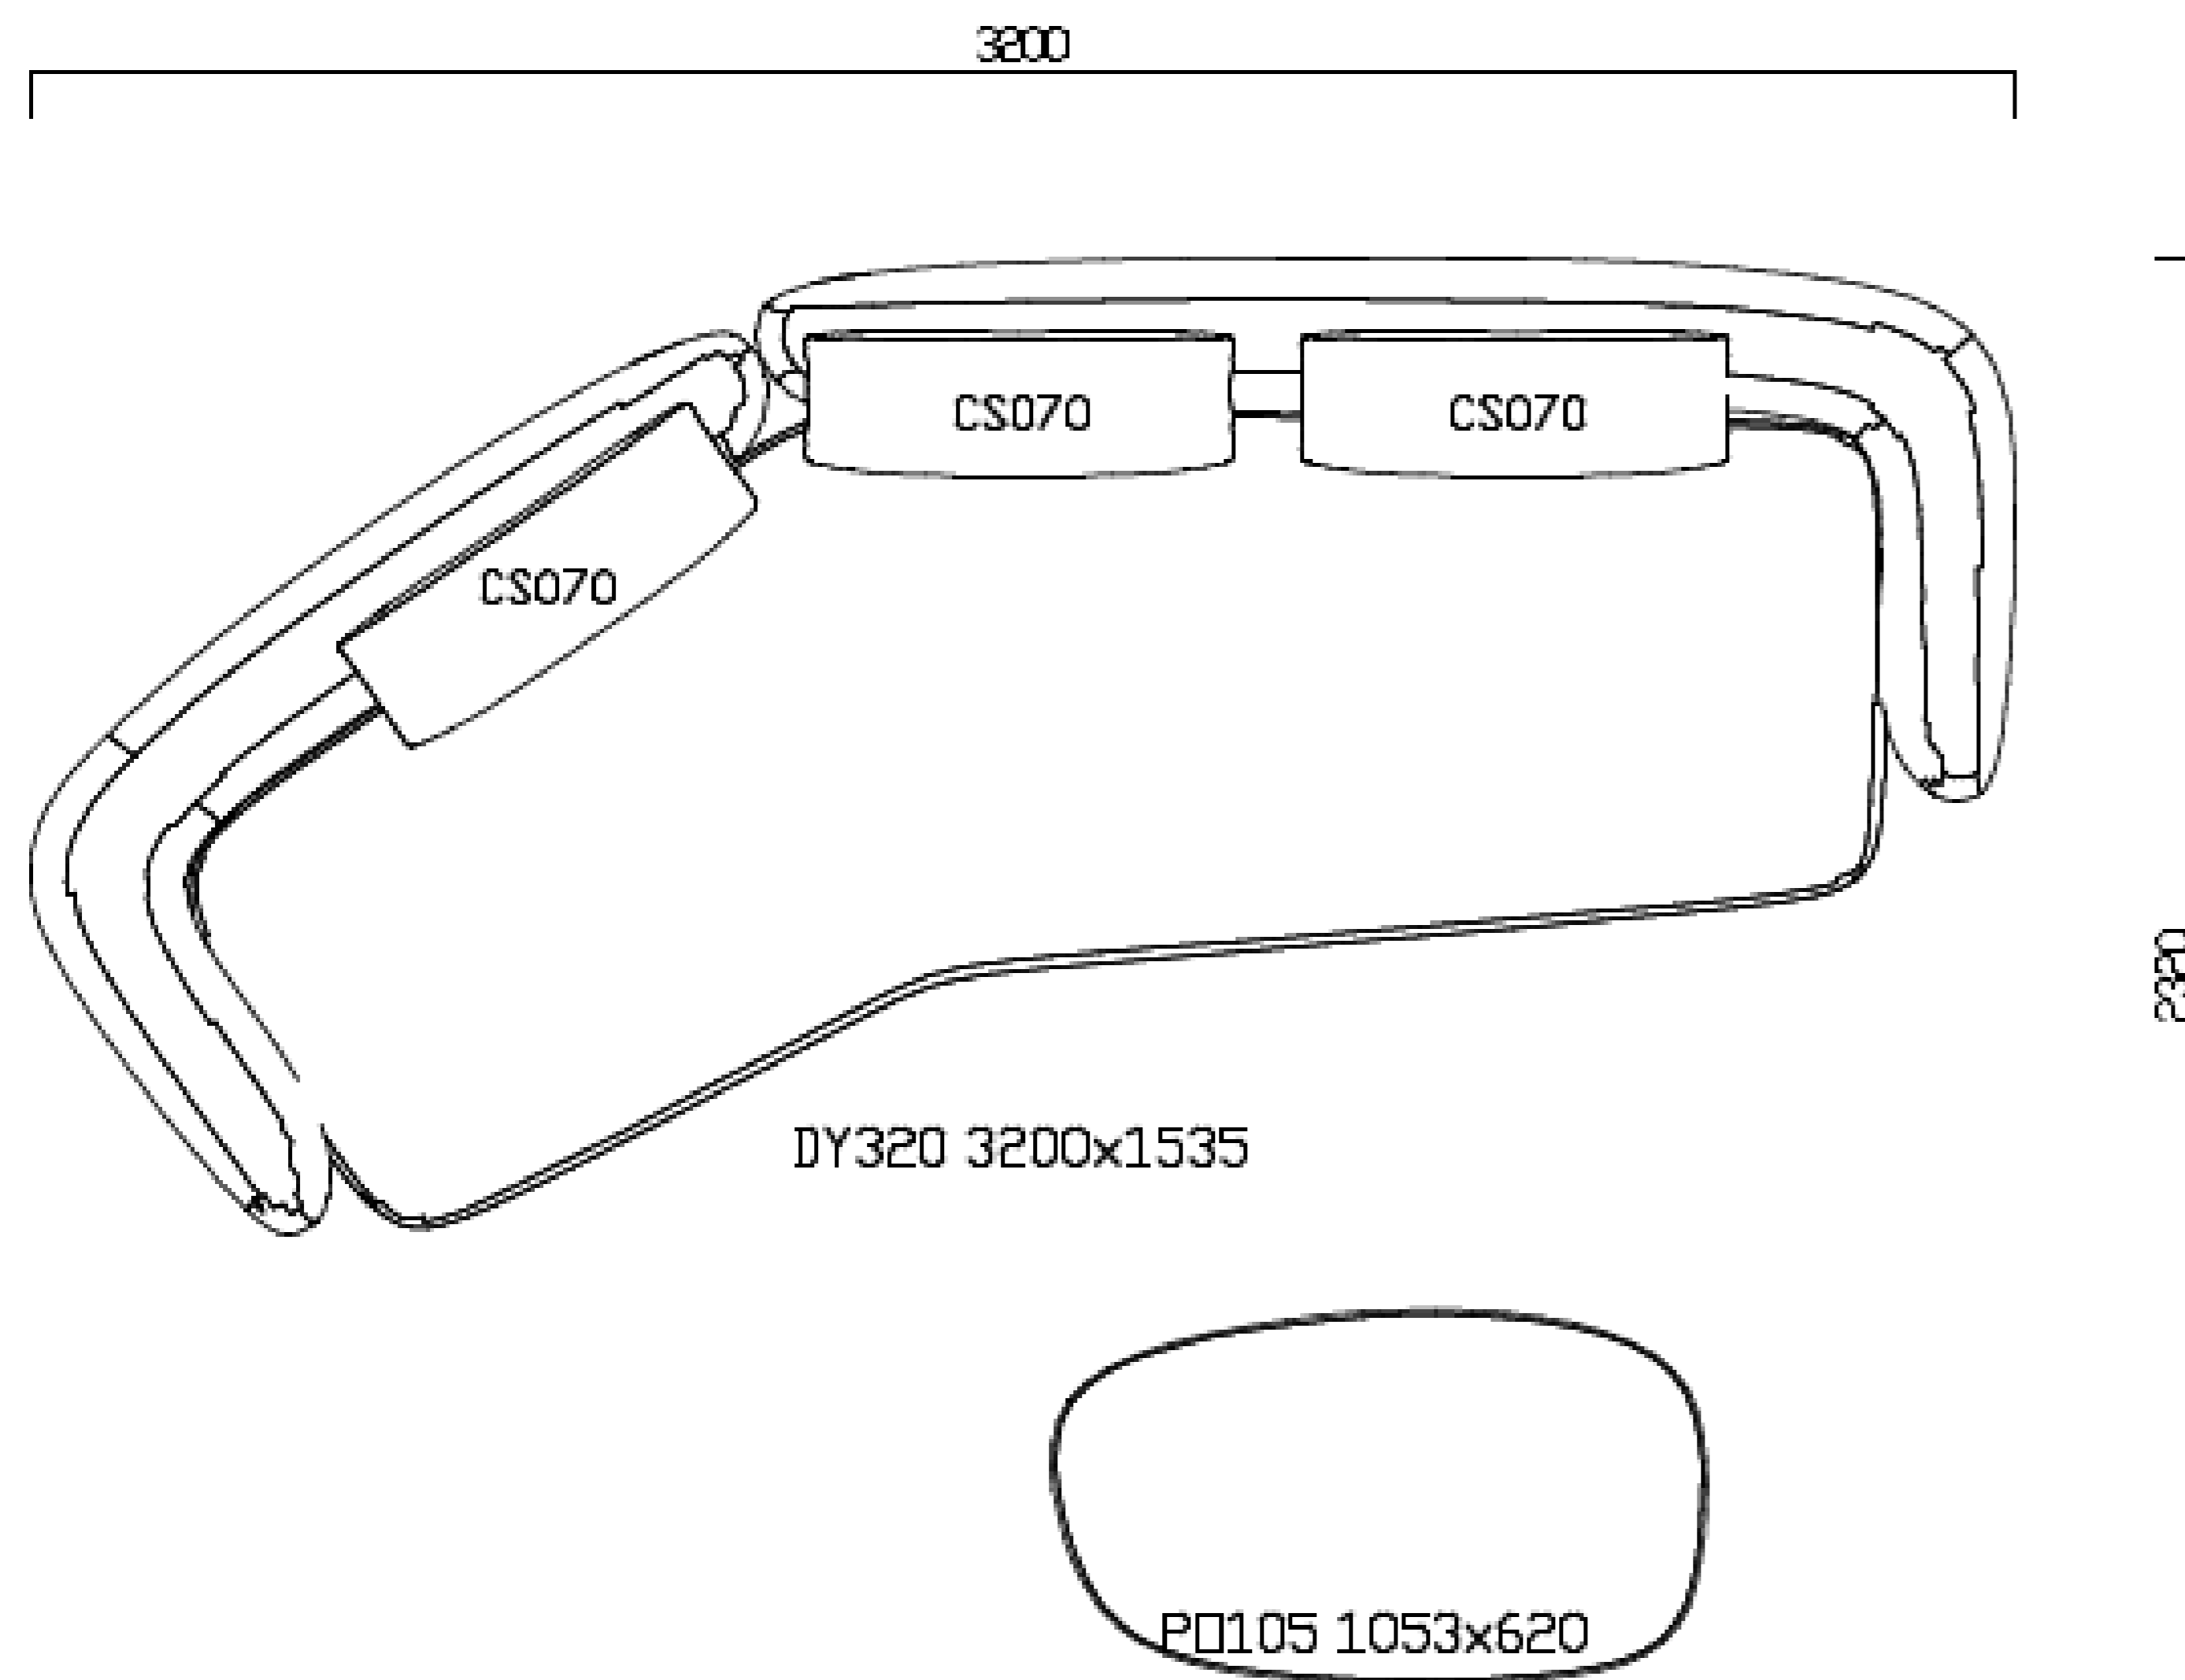

S.GERMAIN POUF BY J. M. MASSAUD

BASE FIN.: MAT BROWN NICKEL
COVERING.FIN: B-ERACLEA 02 SABBIA

Dims; 1053 x 620 x 315 mmH

£2,245.26 inc VAT

SALE PRICE - £1,706.39

ST: 4002