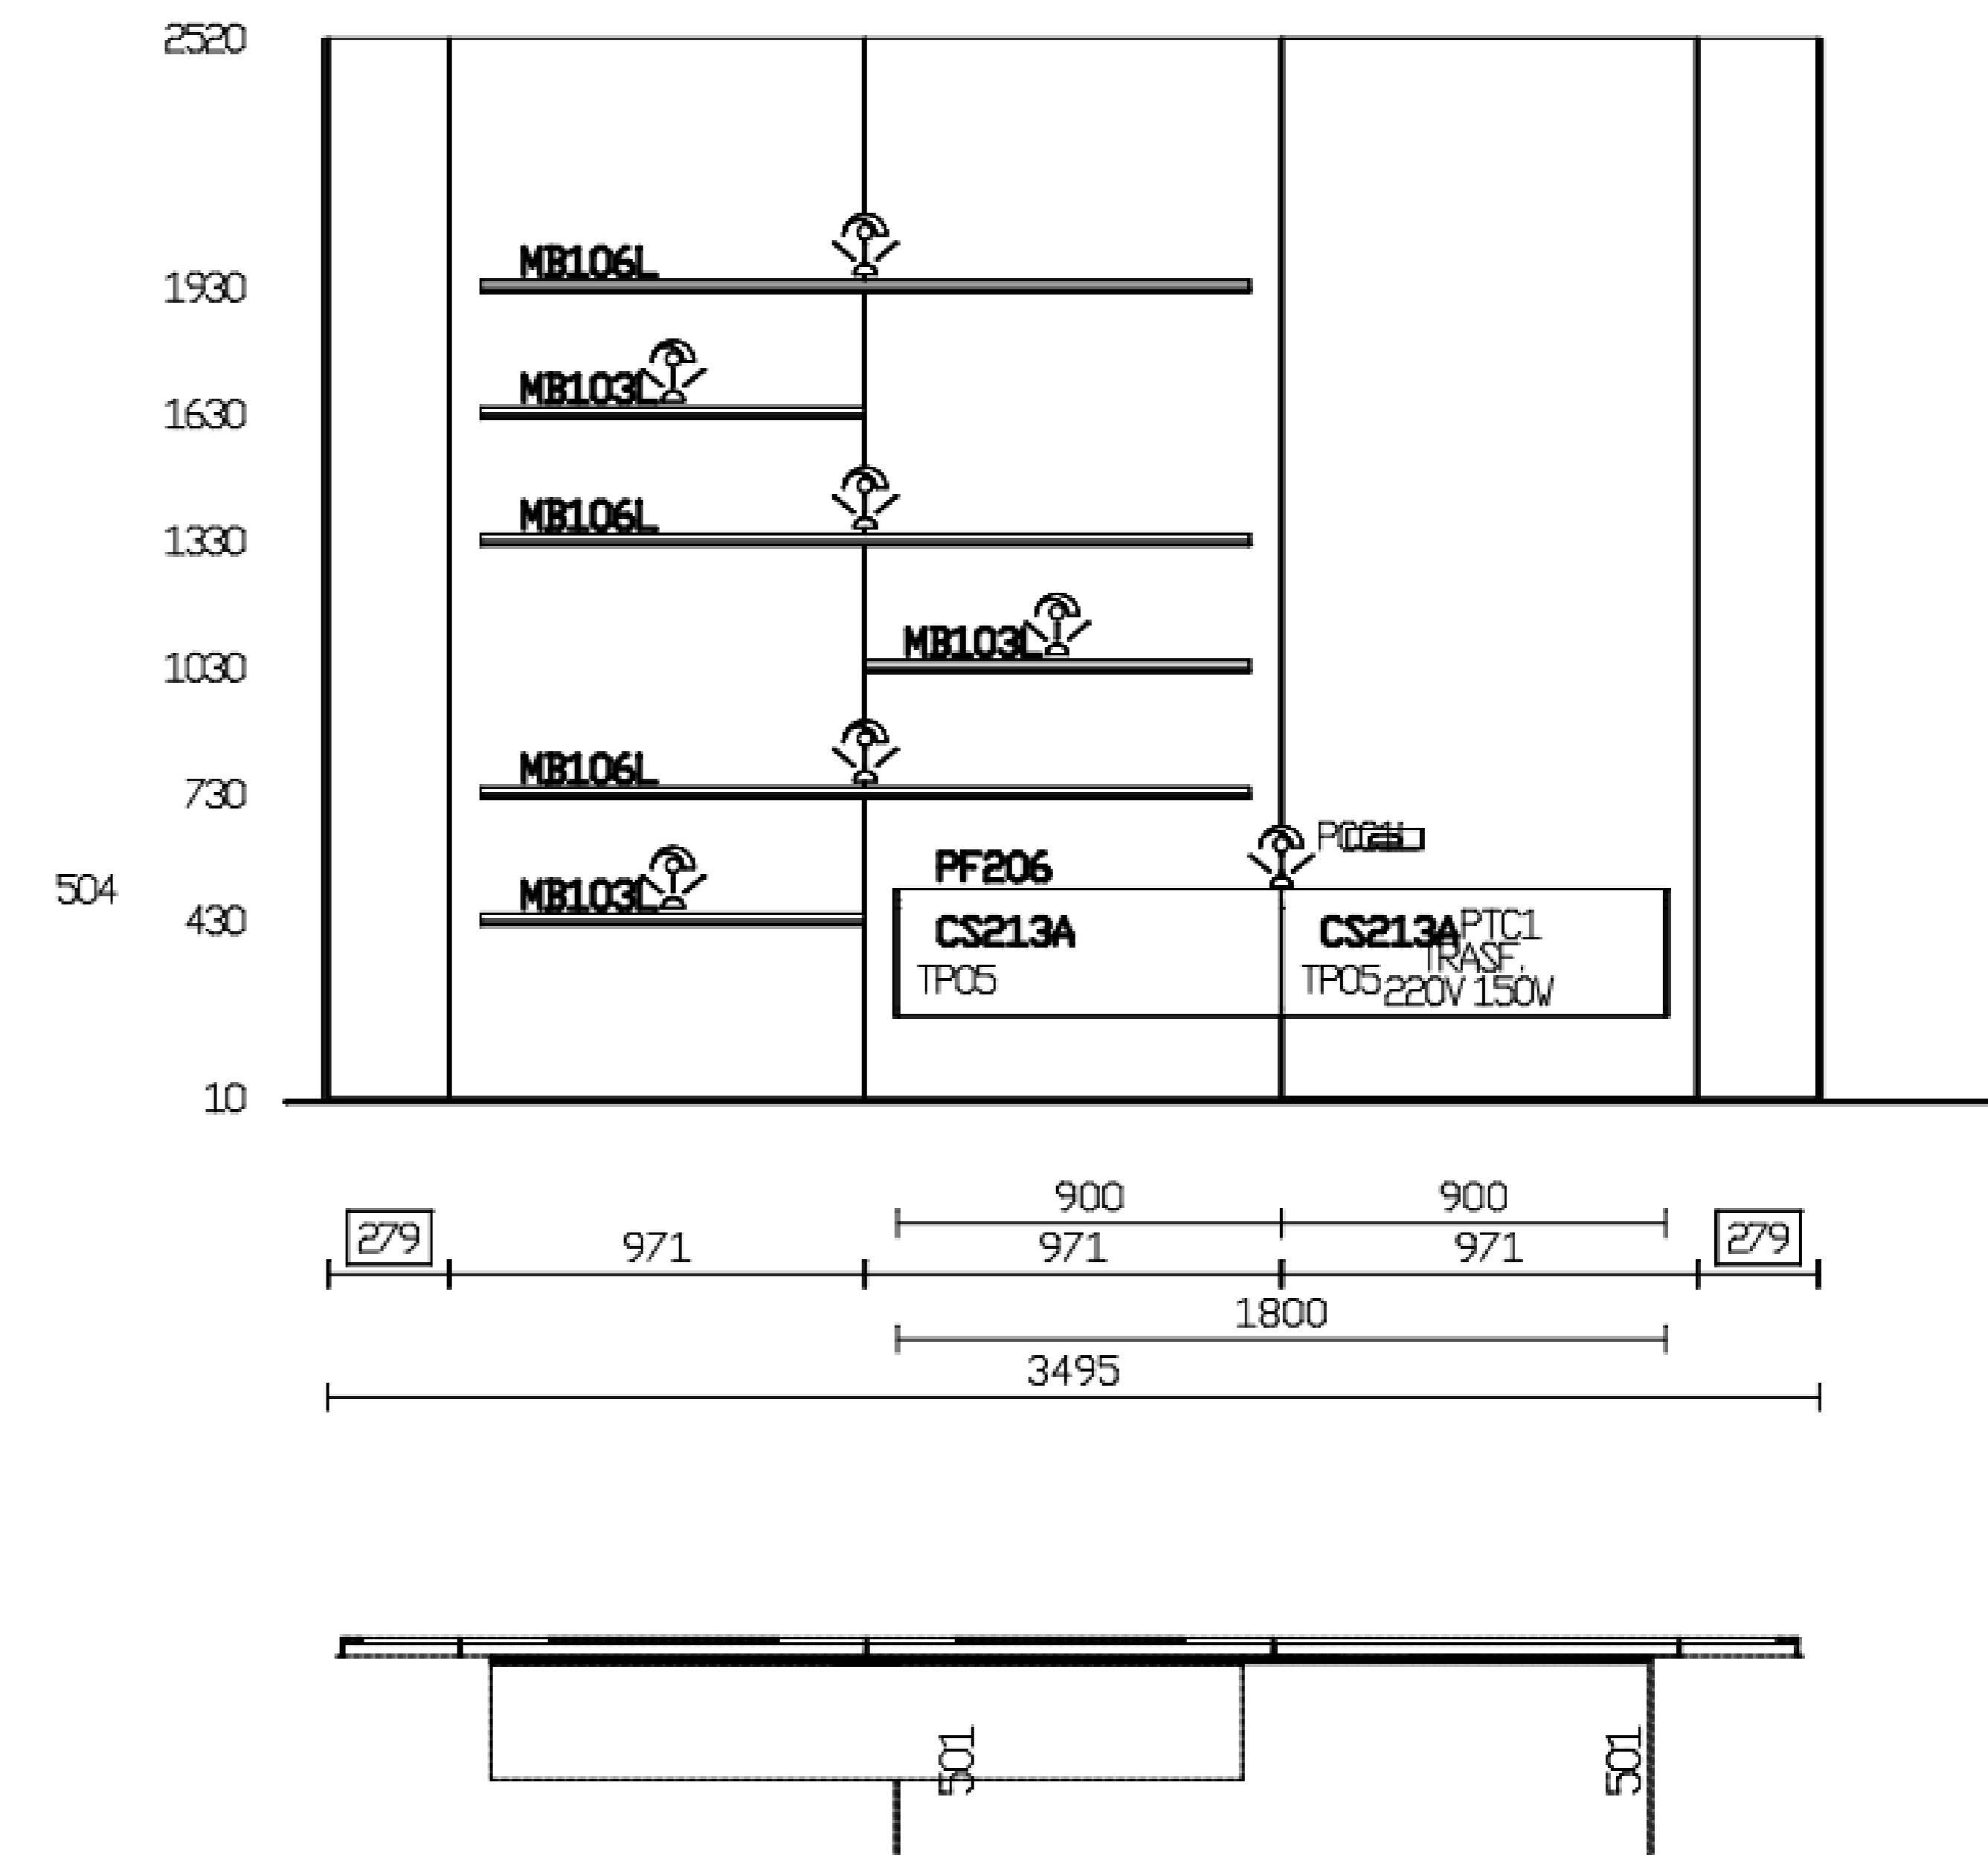

CODE SYSTEM COMPOSITION

Code System

Dims: 3495 x 501 x 2520mmH

Wooden drawers, shelves and lateral sides: Metallic lacquered

Bronzo 23

Wall paneling: Lino Bruciato

Profiles: Ardesia

Finishing top Mat Sahara Noir

Drawer bottom covering Techno leather 05 Latte

LED LIGHTING

Retail Price: £23,984.58 inc. VAT

Sale Price: £17,988.44 inc. VAT

ST 3463

Poliform