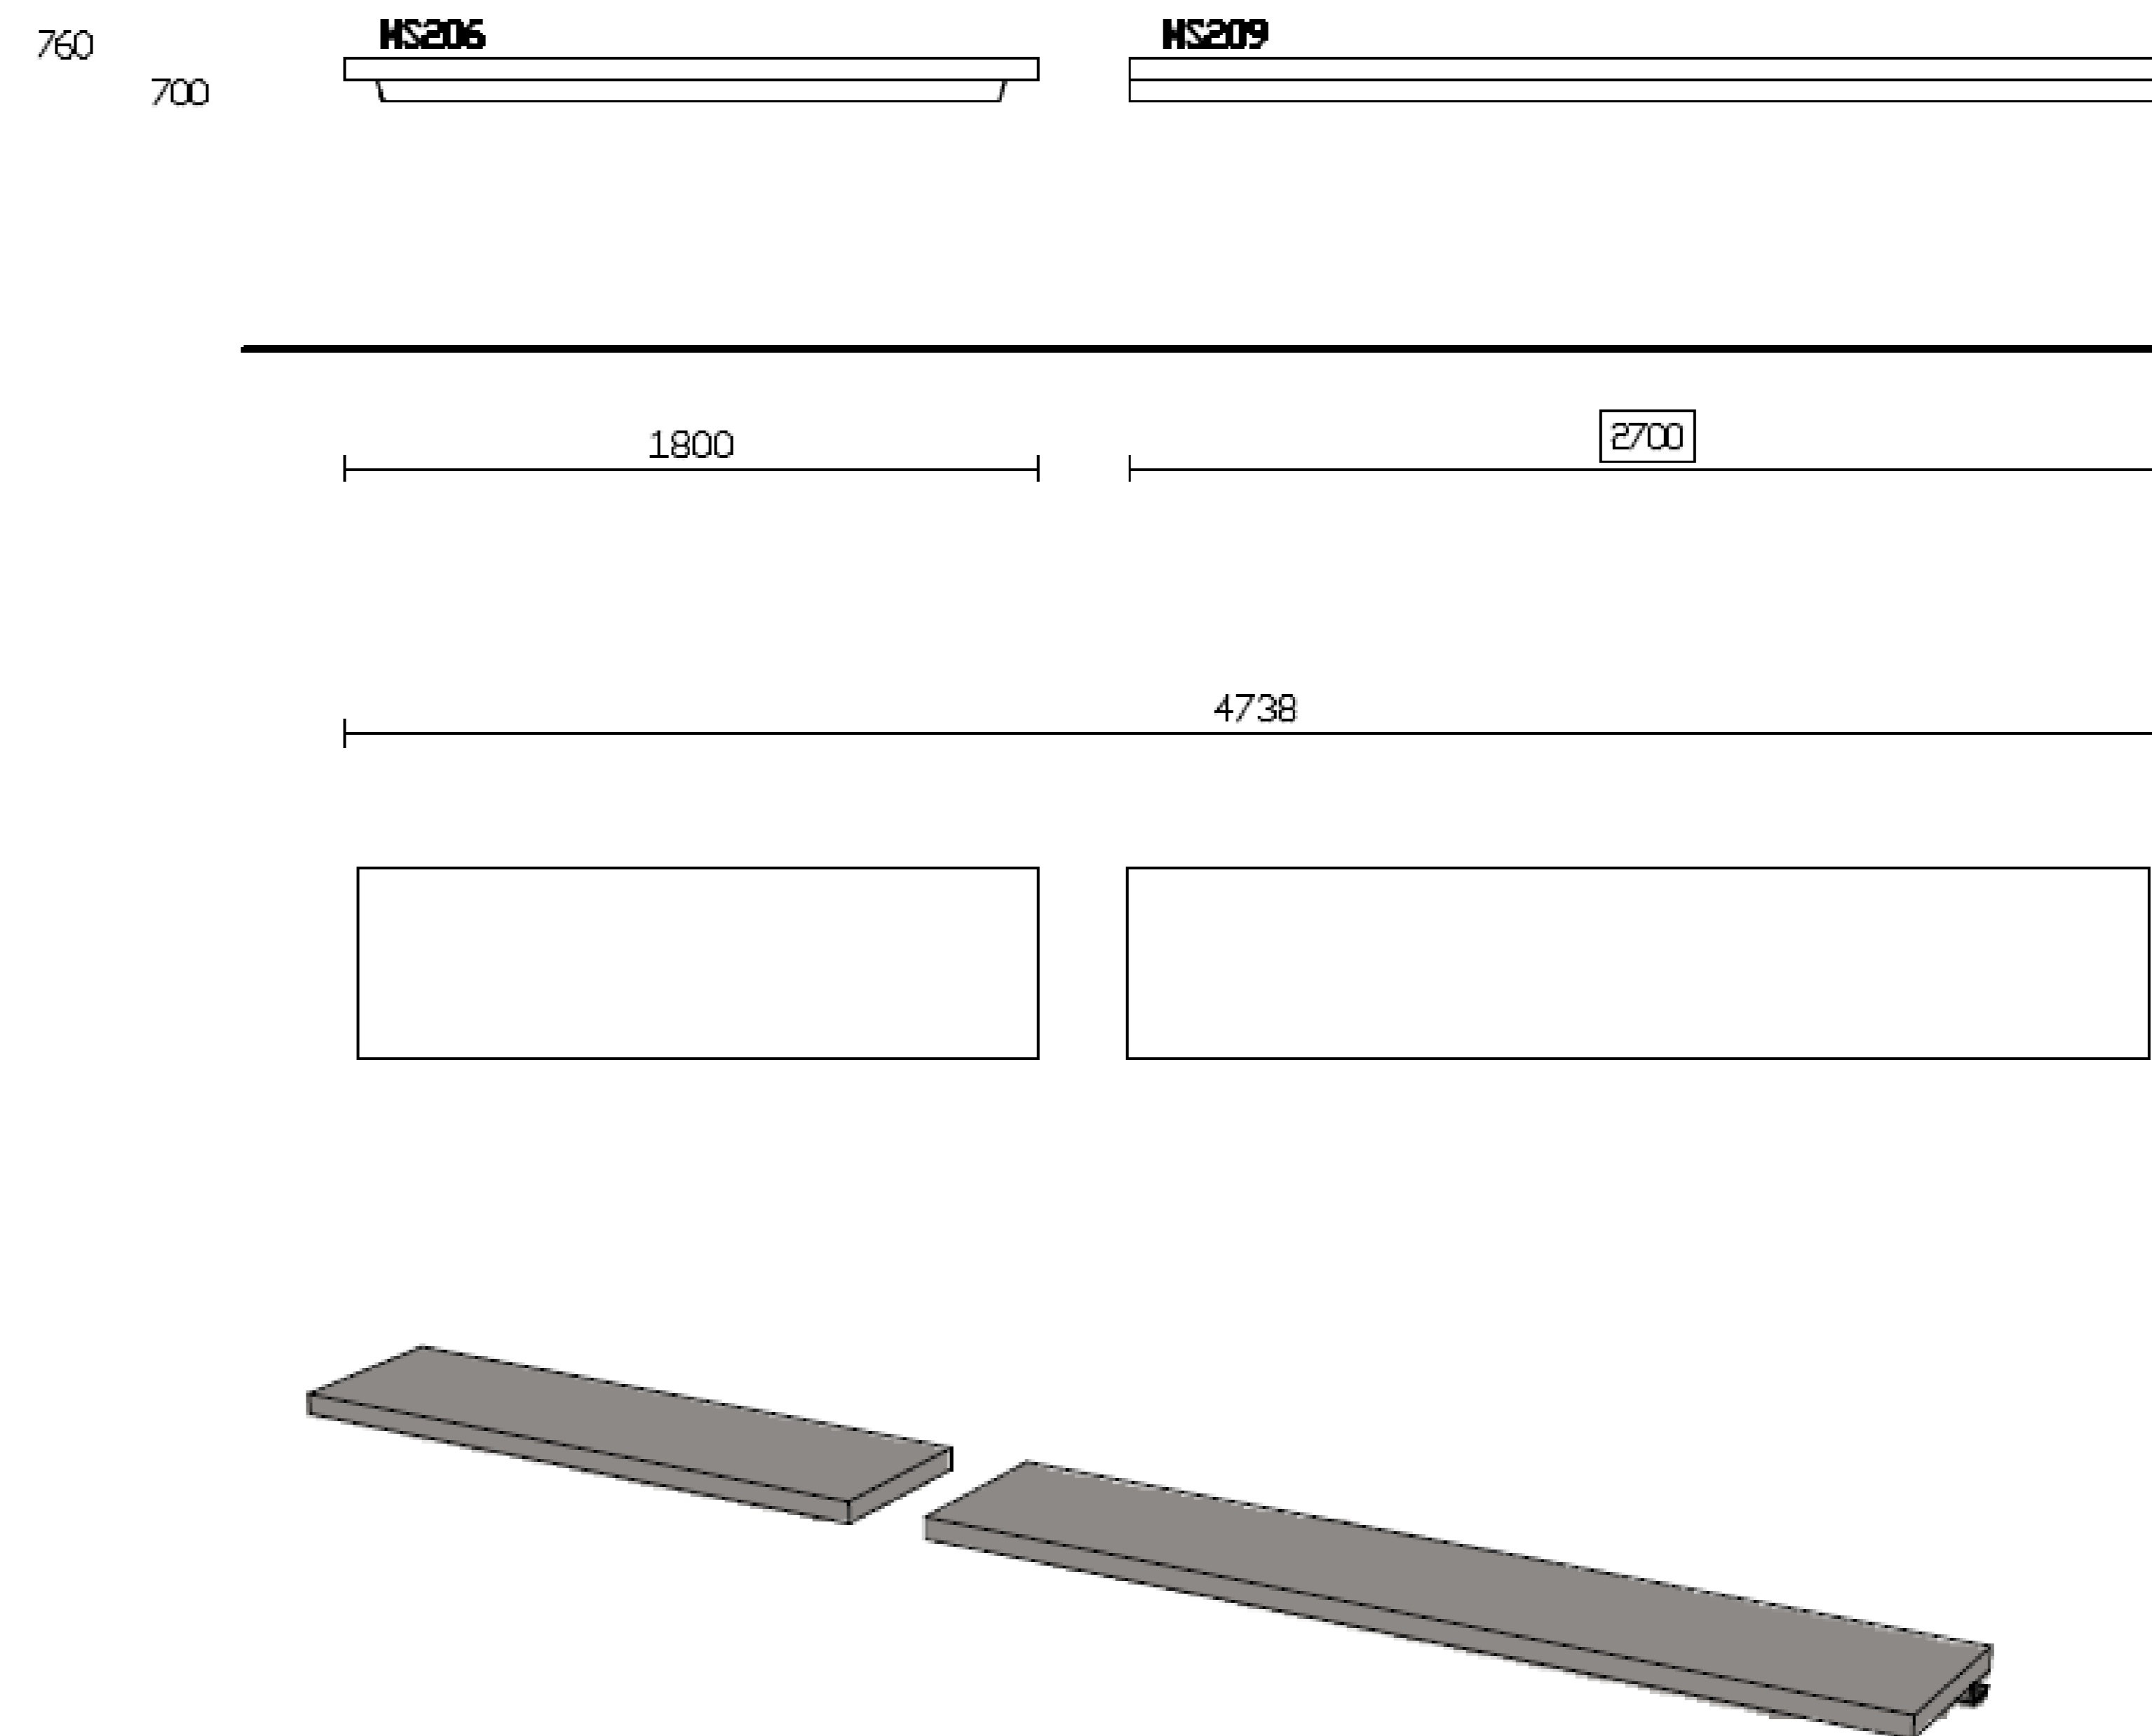

Electrified Channel Thick Hanging Shelf Finish: CHAMPAGNE

Equipment: 2xUK Sockets/USB

Retail Price: £7,611 inc. VAT

Sale Price: £2,832.48 inc. VAT

ST 3188

910
850

CODE SHELVES COMPOSITION

Code System Thick Wall Shelf By R&D Poliform