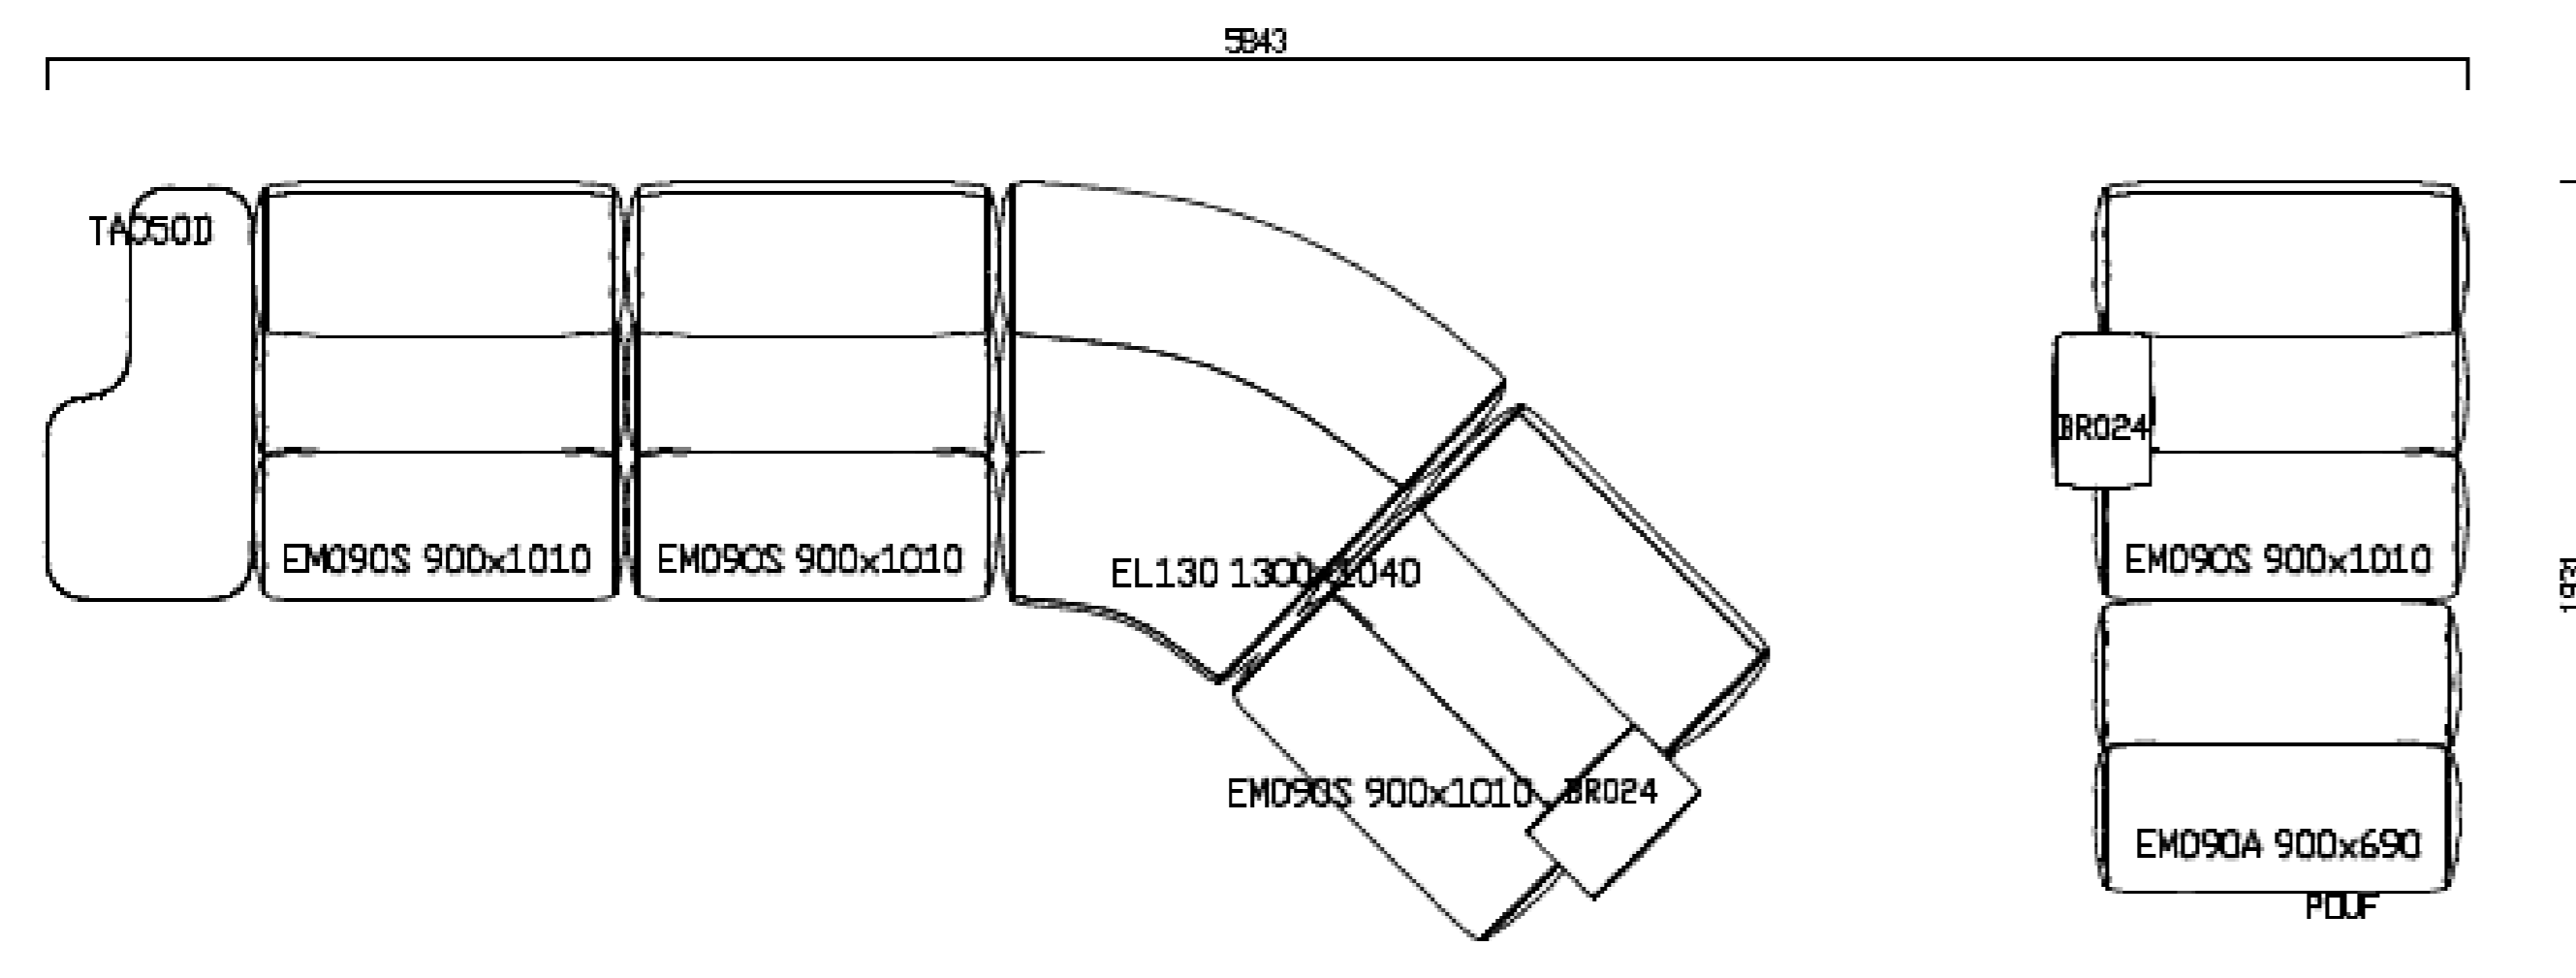

Ernest Armchair inc. Footstool By J.M. Massaud (if purchased separately)

Dims 1 Element: 900 x 1010 x 650mmH
Dims Footstool: 900 x 690 x 370mmH
Finish in E-Shedir 06 Oliva
Structure Finish in Black Elm

Retail price: £7,906.02 inc VAT
Sale price: £ 5,929.52 inc. VAT
(if purchased separately)