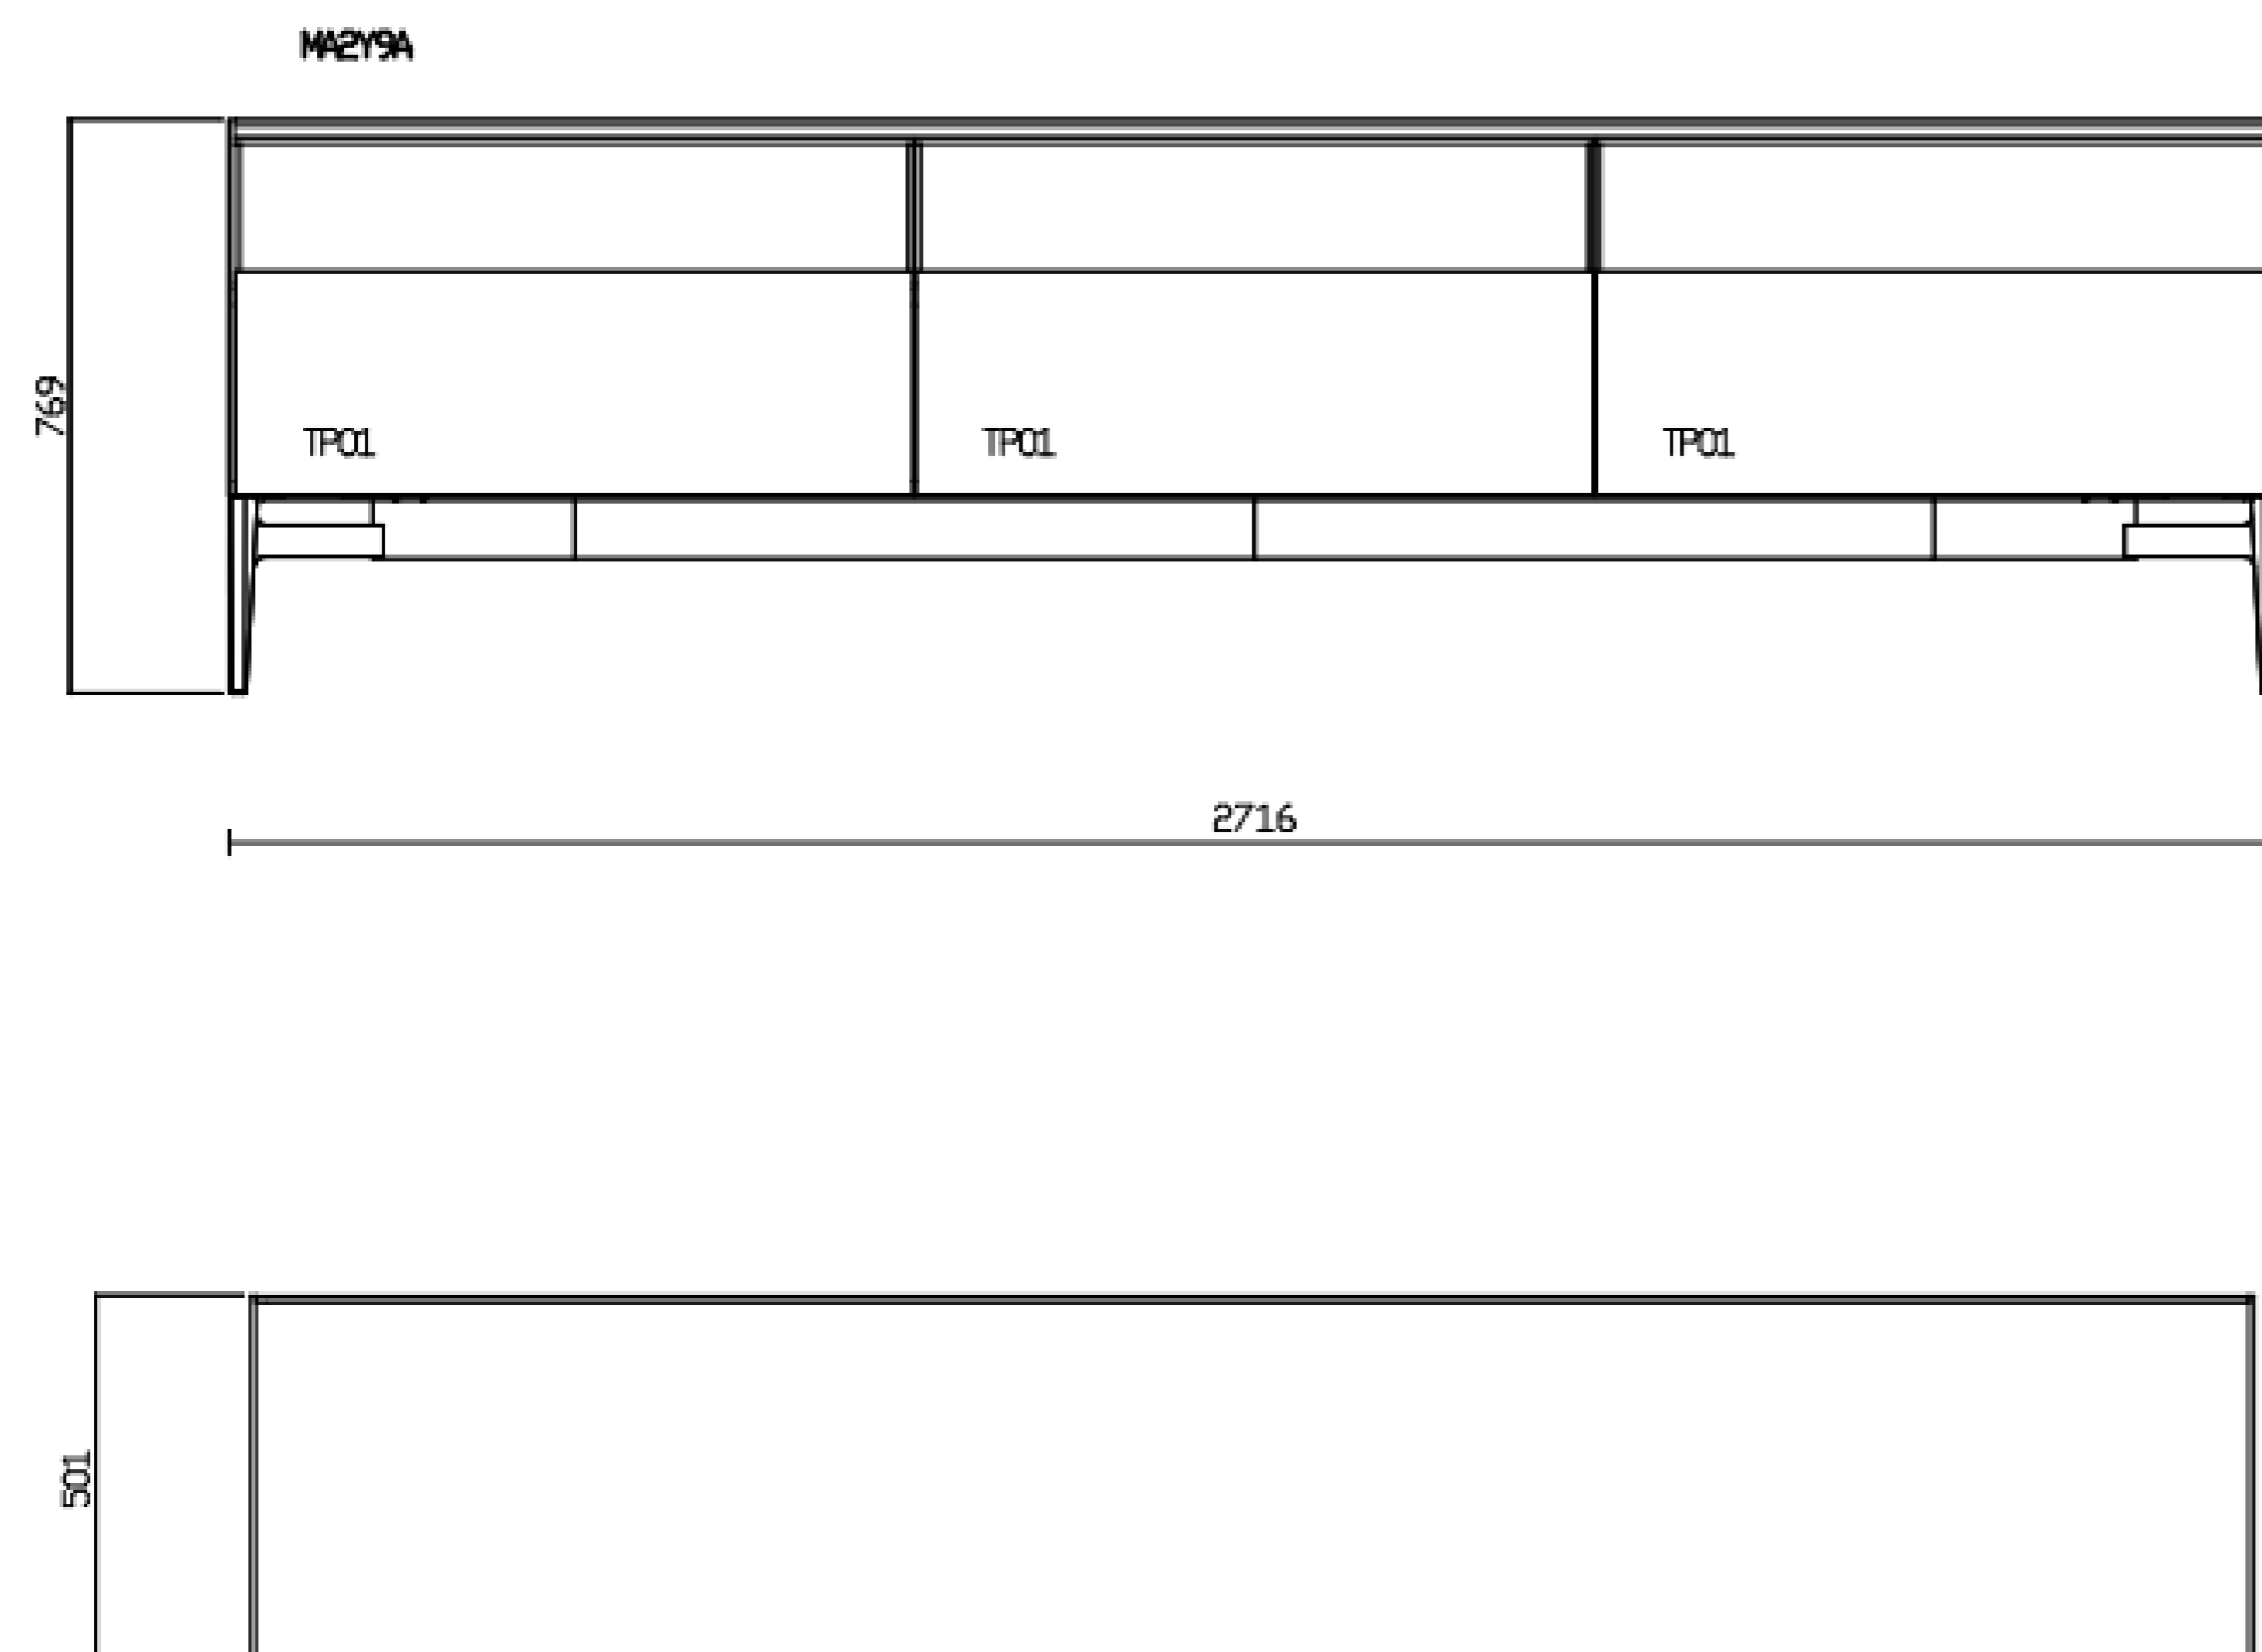

Code sideboard

Dims: 2716 x 501 x 769mmH
OPEN STRUCTURE IN MAT OTTONE 24
SIDES AND DRAWERS IN METALLIC LACQUER OTTONE 24
FEET ARDESIA
TOP ZACEVO
DRAWER BOTTOM COVERING TECHNO LEATHER 01 ELEFANTE

Retail Price: £13,478.00 inc. VAT

Sale Price: £10,108.50 inc. VAT

ST 3447