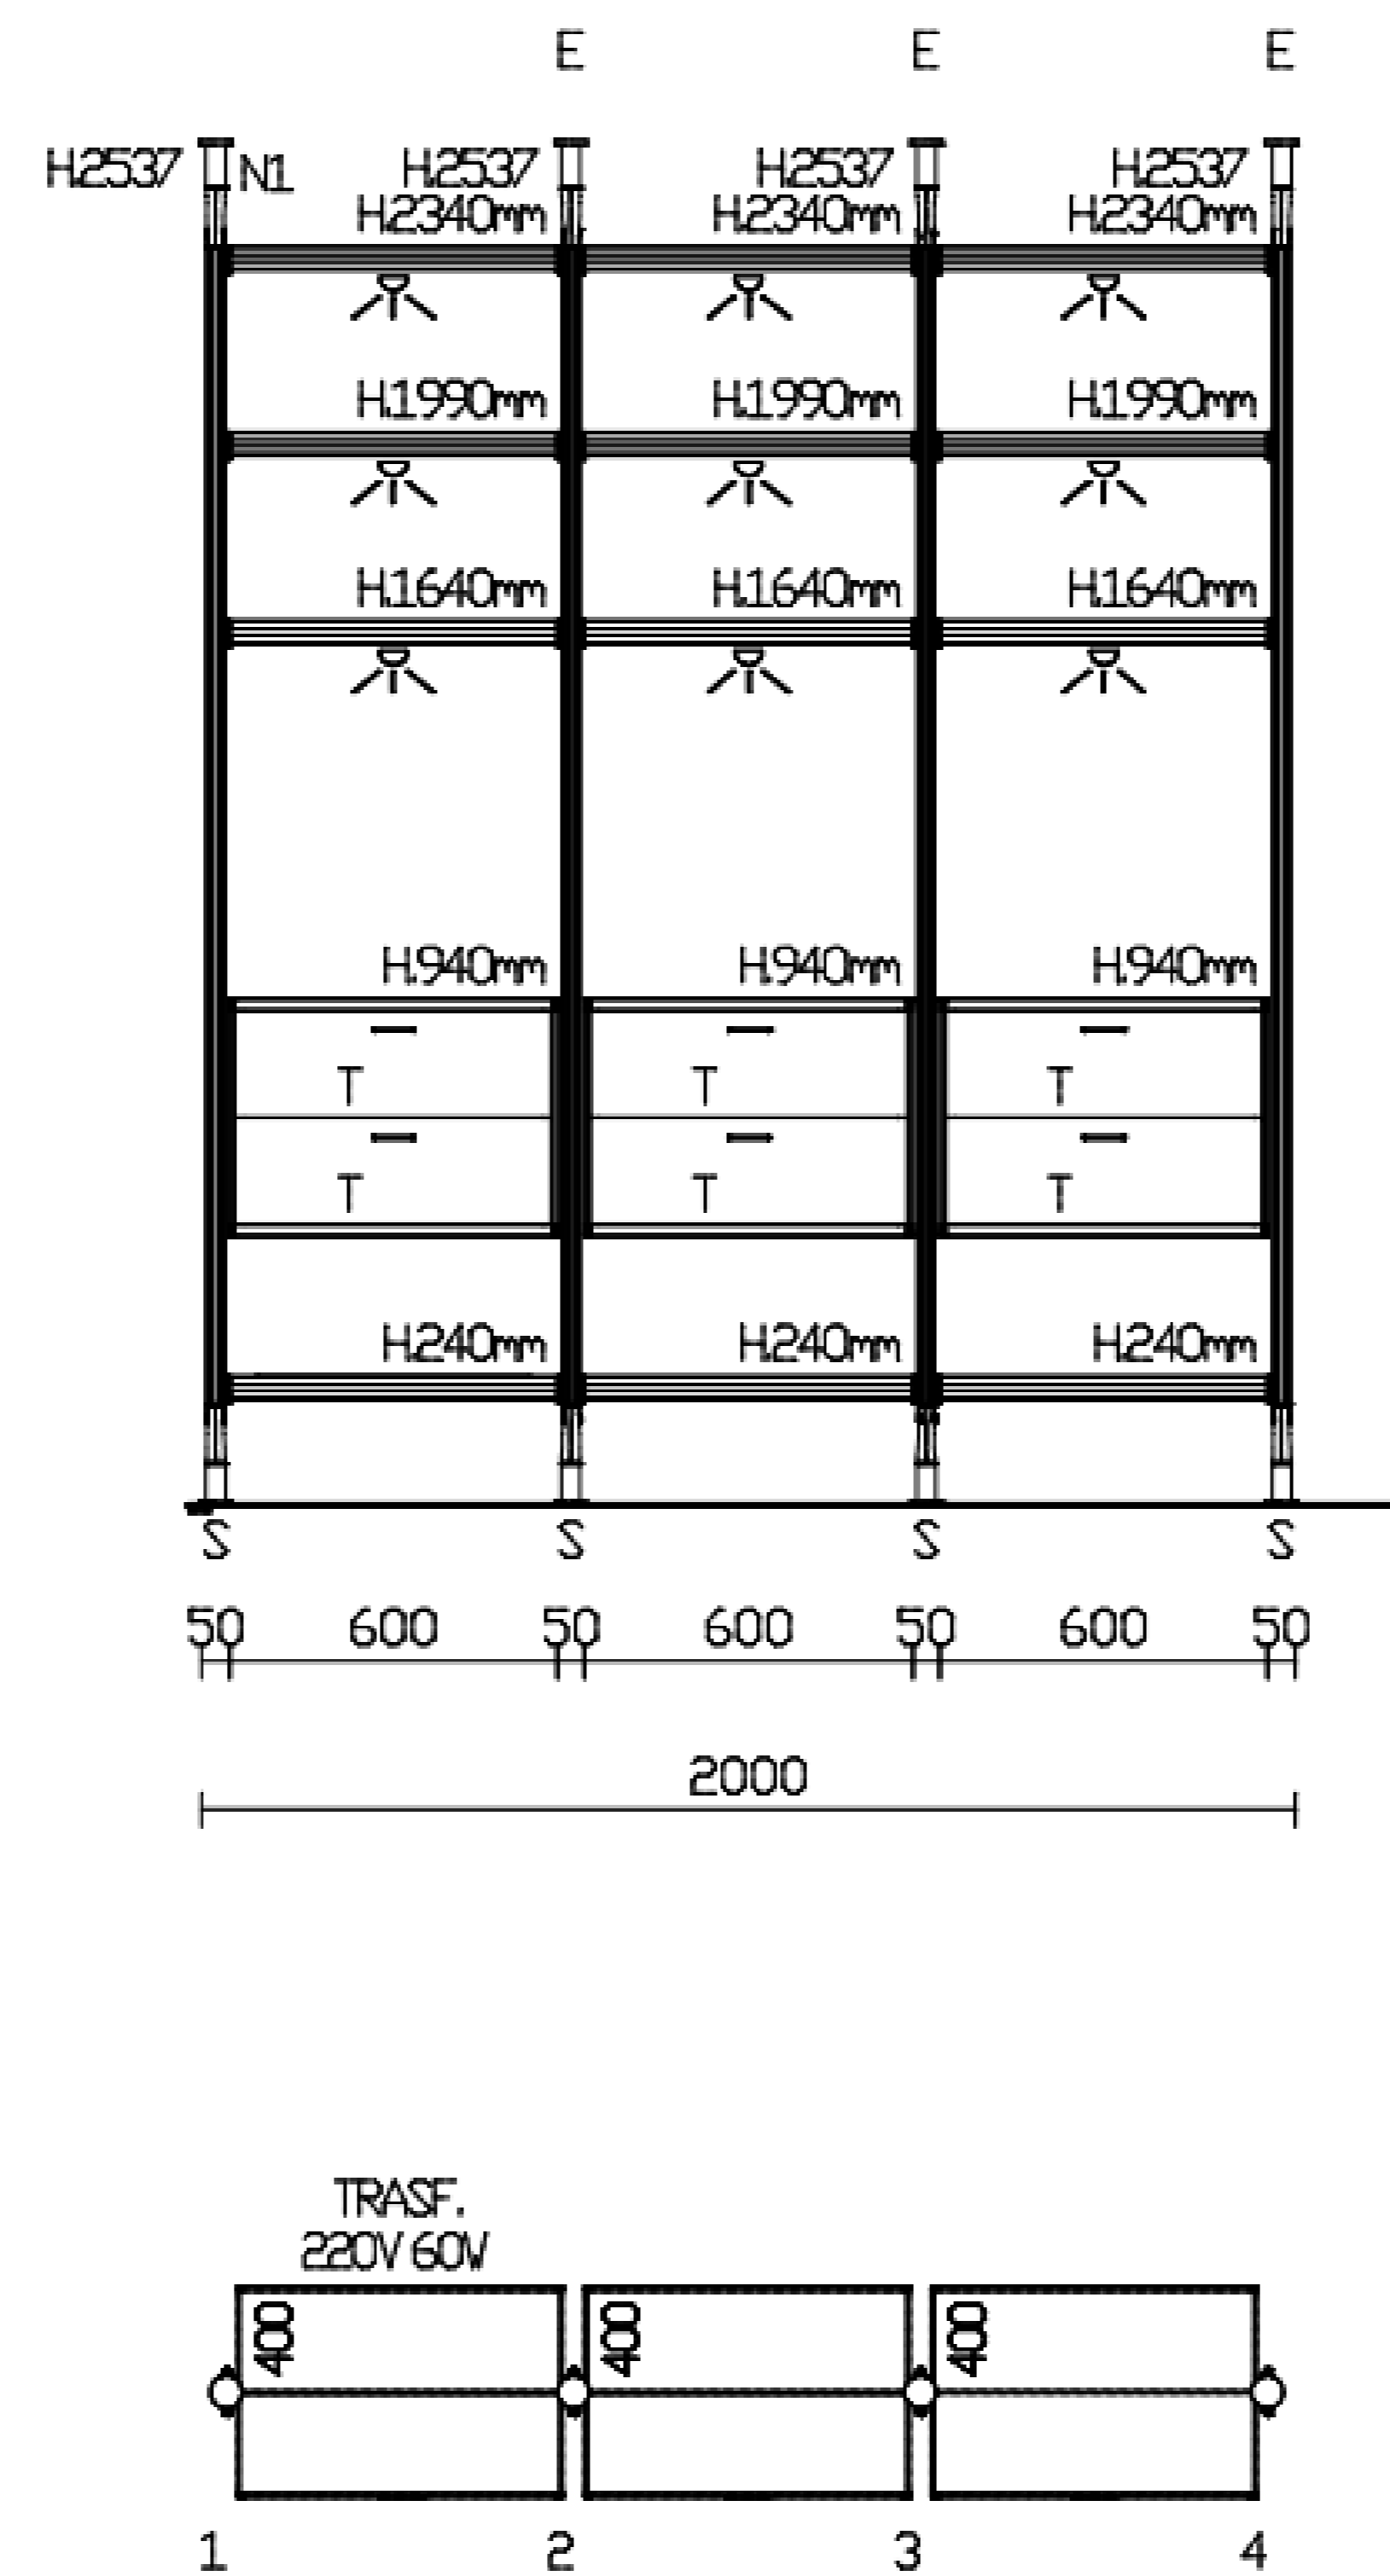

LEXINGTON COMPOSITION

Lexington system

Dims: 2650 x 400 x 2547mmH
SHELVES AND STRUCTURE IN BLACK ELM;
HARDWARE ARDESIA

Retail Price: £27,498.27 inc. VAT

Sale Price: £20,623.70 inc. VAT

ST 3443

Poliform