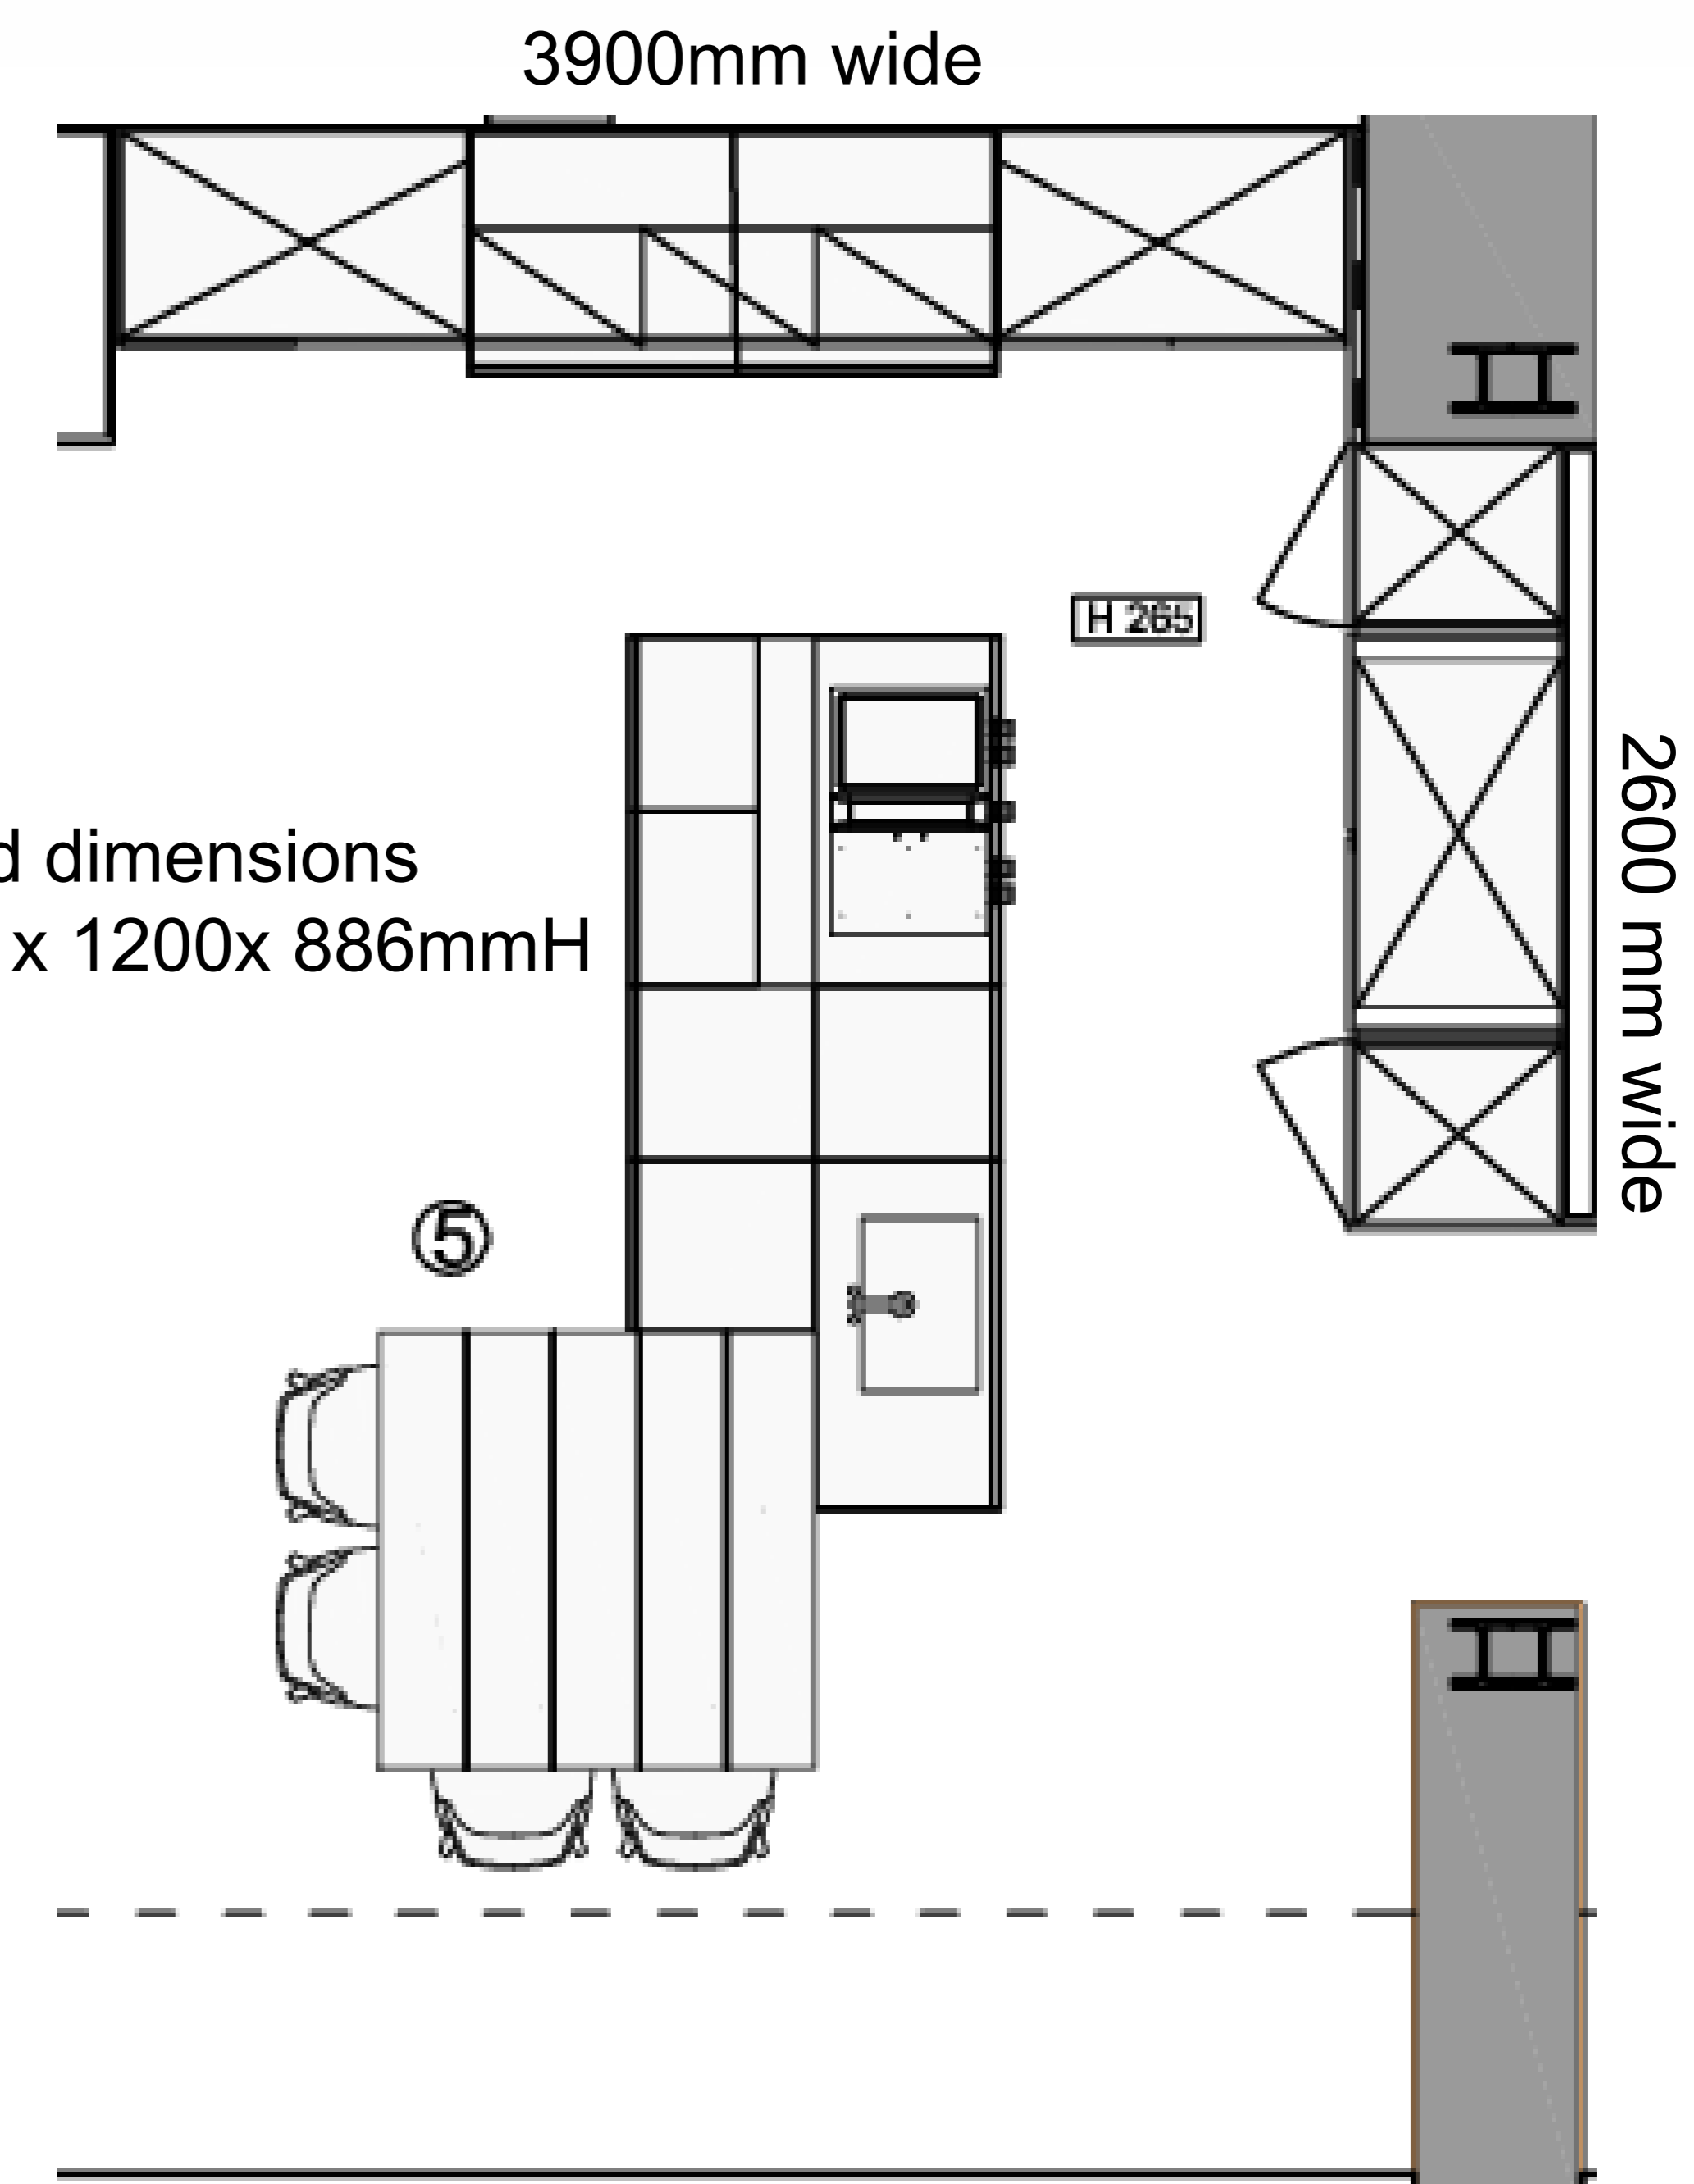

KITCHENS

Phoenix Kitchen

Door Black Elm & Metallic Lacquered Bronzo

Edge Black Elm & Metallic Lacquered Bronzo

Kind of Glass Frame Profile PR21

Finishing of Glass Frame Moka Anodized Aluminium

Glass Finishing 5059 Fume Reflective Glass

Carcass: Lavagna Grey Melamine

Drawer: Brown Lacquered

Shaped Profile: Metallic Lacquered Bronzo

Shelf: Laminate Nero Touch

Edge: Laser Nero Touch

Plint: Metallic Lacquered Bronzo

Profile: Embossed Lacquered Nero Touch

Worktop: Raven Sand Quartzite

Blade Snack Top: Black Elm

Retail Price for all cabinets: £154,588.49 inc. VAT (excludir

Sale Price: £115, 941.37 inc. VAT (excluding appliances)

ST 3487

Poliform