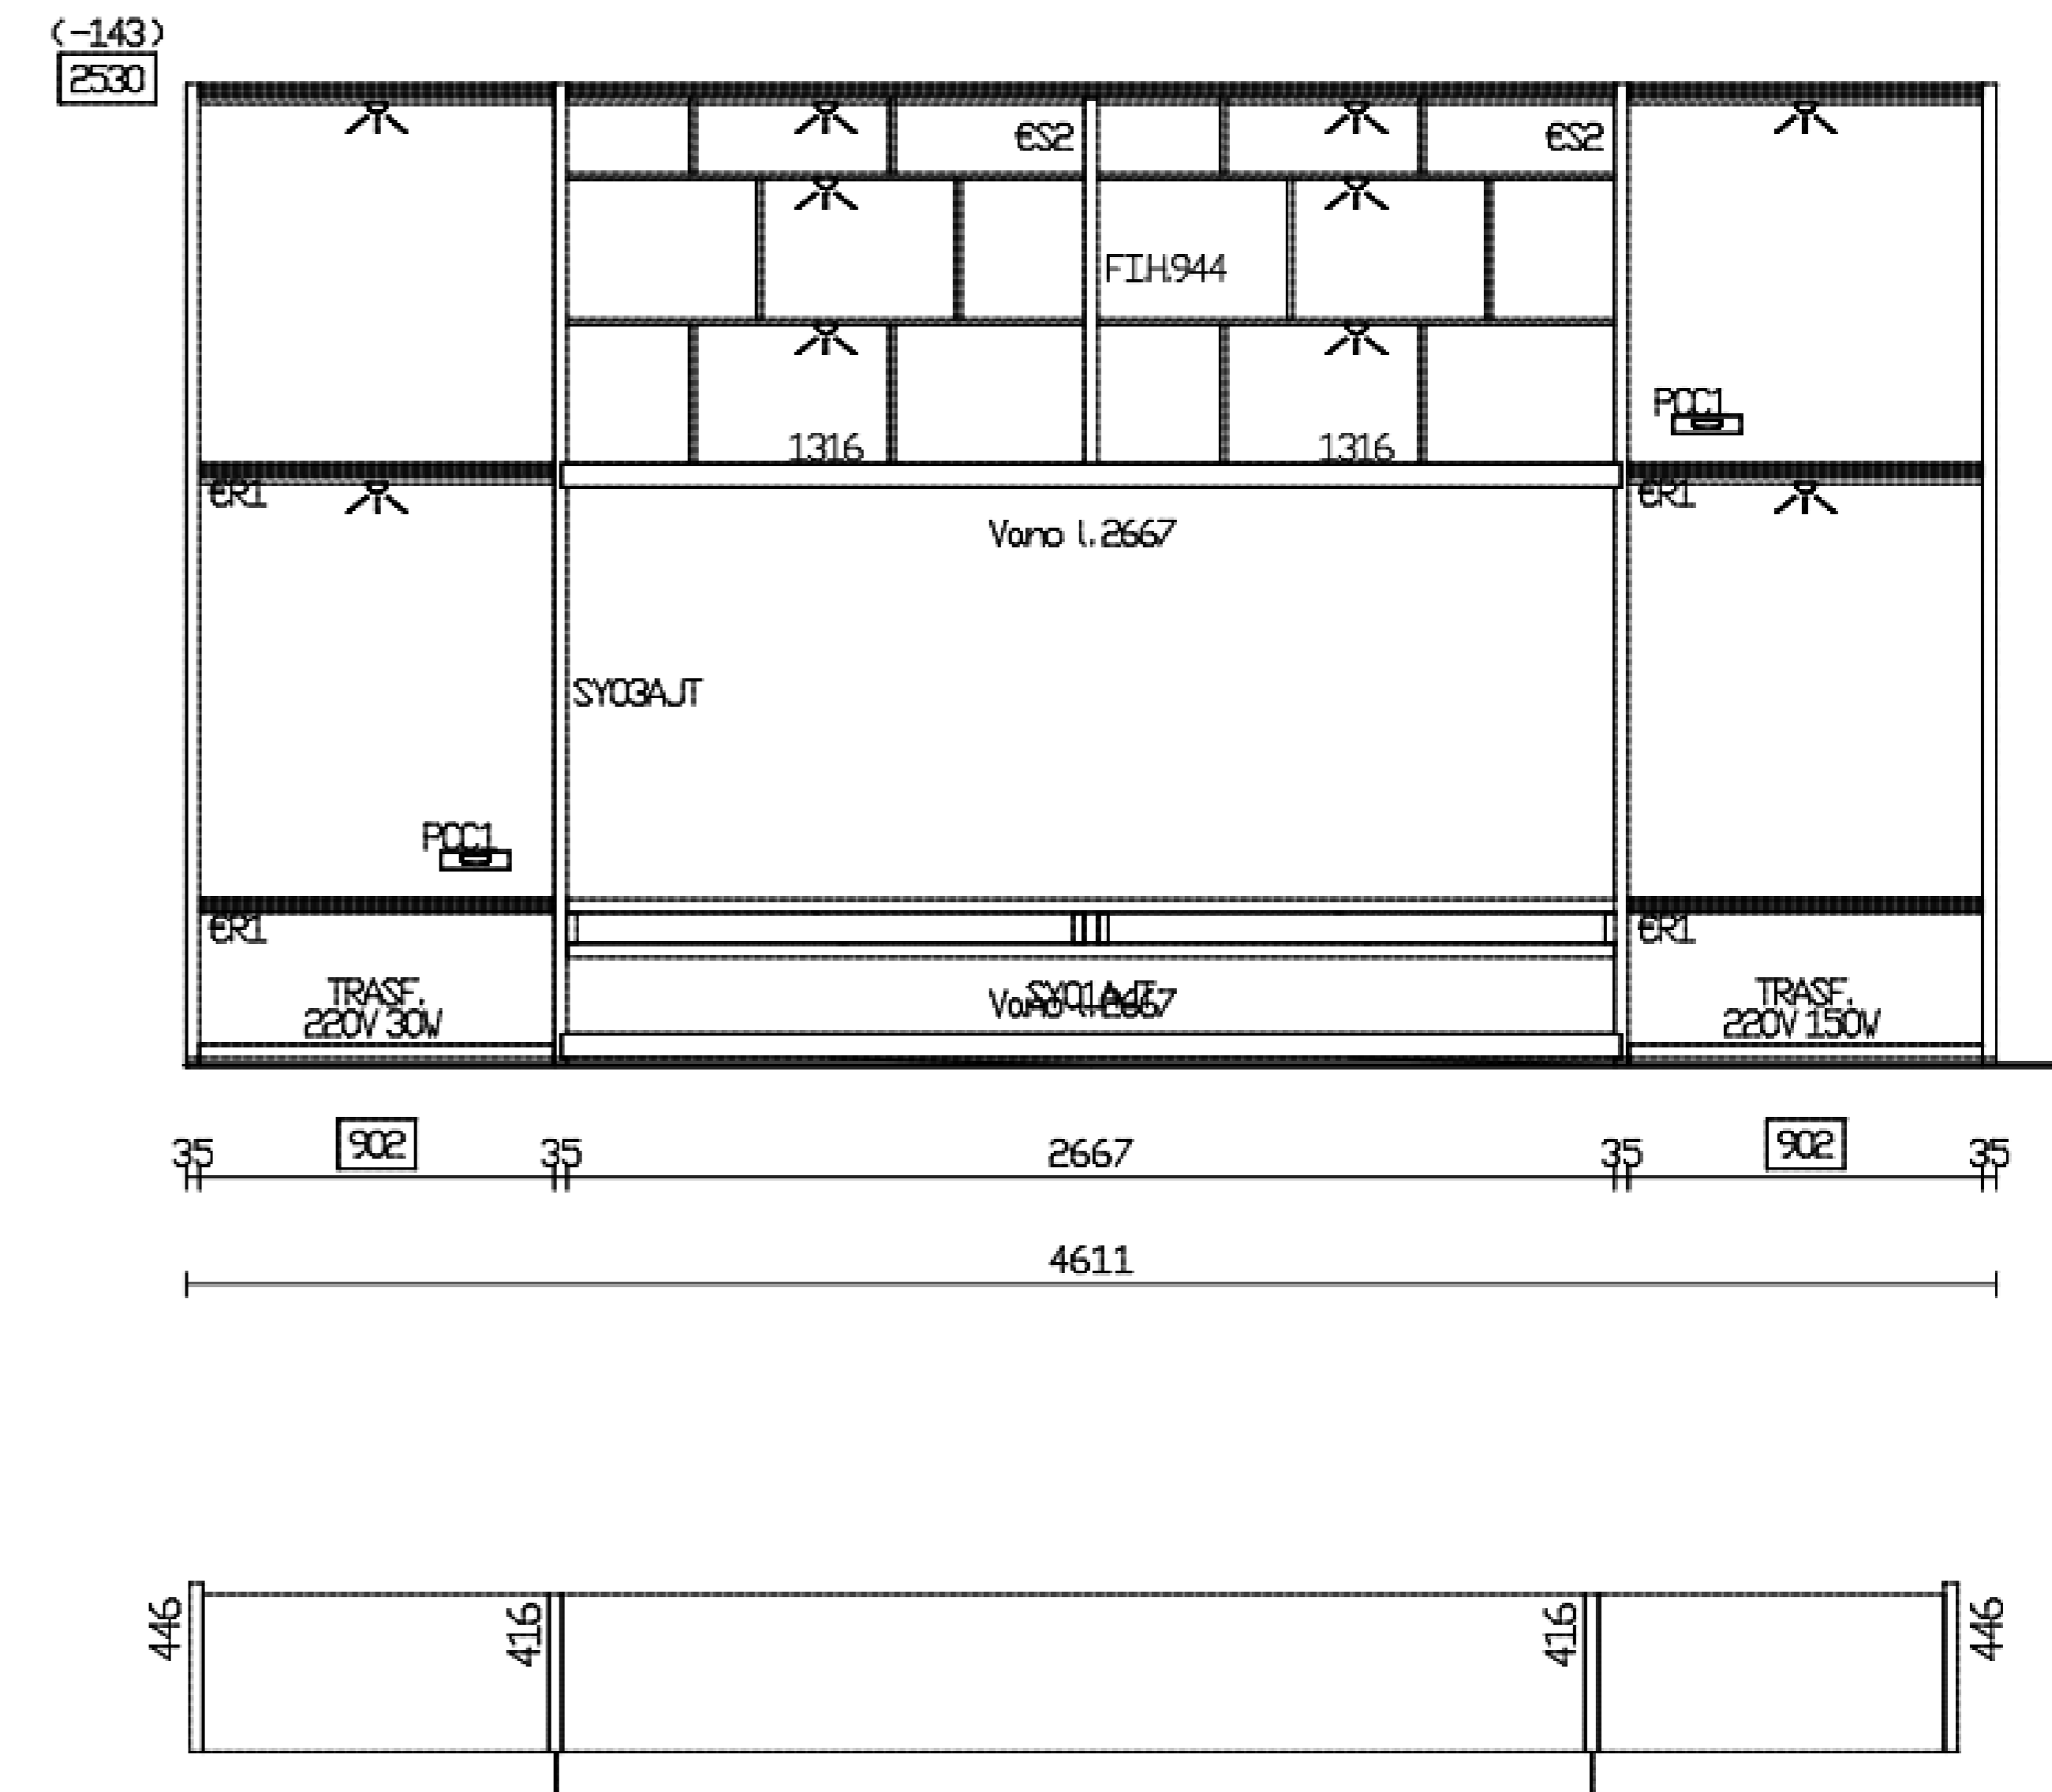

WALL SYSTEM COMPOSITION

Wall System

WALL SYSTEM 4763x416x2555mmh;
SIDES/SHELVES IN MAT CANAPA 35, MAT MOKA 49;
BACK PANELS: BLACK ELM AND MAT CANAPA 35;
UNIT/GRIDS/HANGING SHELVES IN METAL. LACQ. OTTONE 24
LED LIGHTING

Retail Price: £27,705.27 inc. VAT

Sale Price: £20,778.95 inc. VAT

ST 3448