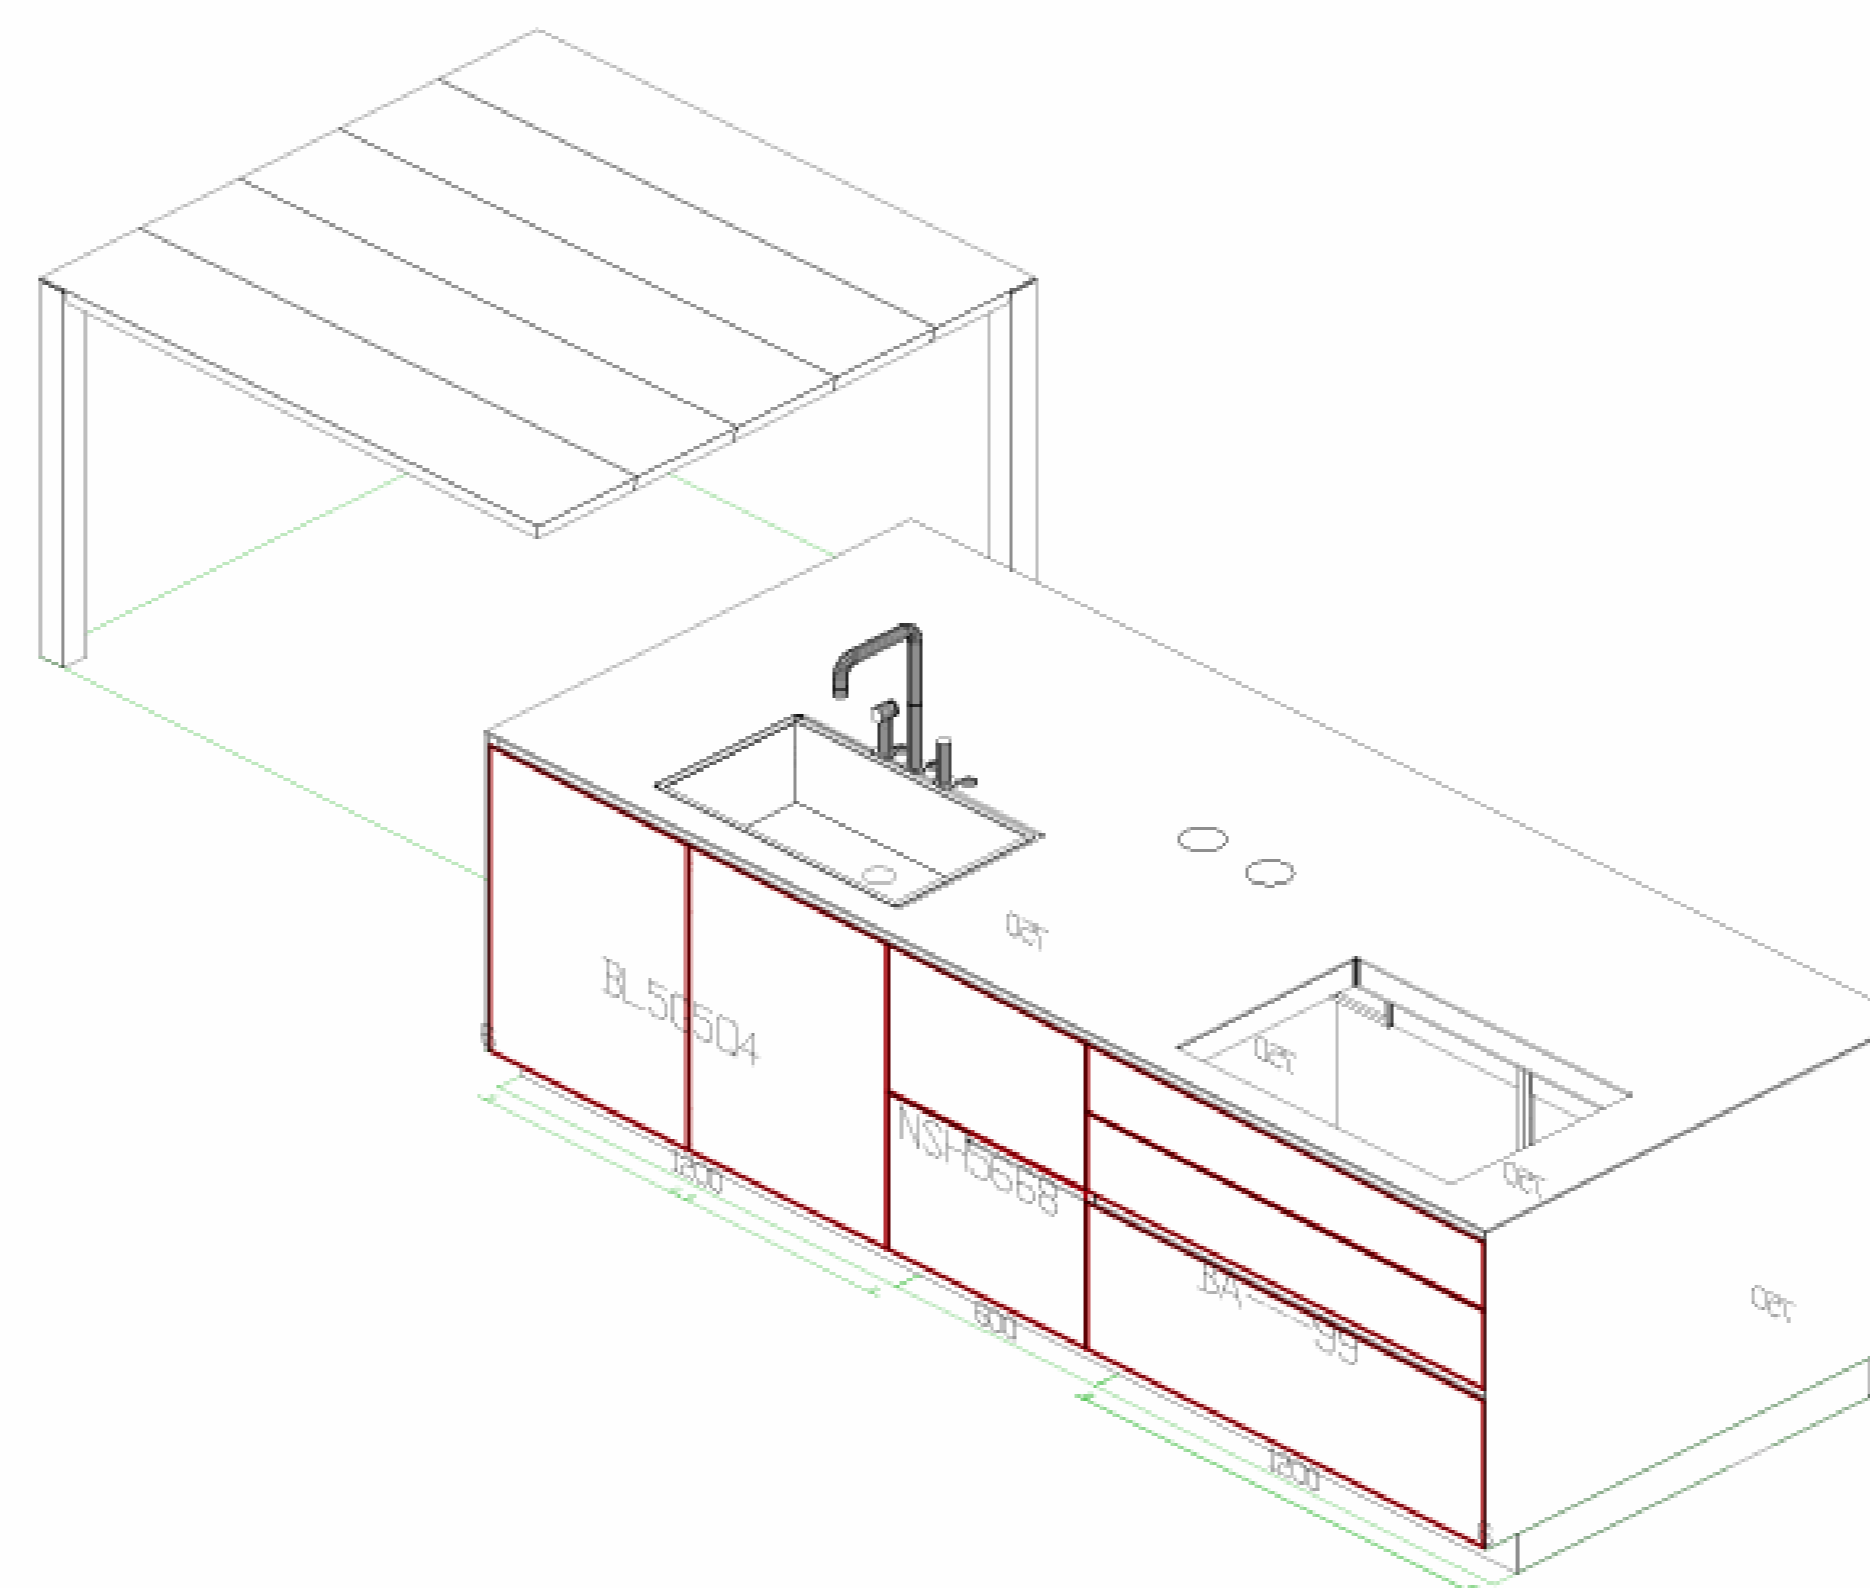

Phoenix Kitchen

Door Black Elm & Metallic Lacquered Bronzo

Edge Black Elm & Metallic Lacquered Bronzo

Kind of Glass Frame Profile PR21

Finishing of Glass Frame Moka Anodized Aluminium

Glass Finishing 5059 Fume Reflective Glass

Carcass: Lavagna Grey Melamine

Drawer: Brown Lacquered

Shaped Profile: Metallic Lacquered Bronzo

Shelf: Laminate Nero Touch

Edge: Laser Nero Touch

Plint: Metallic Lacquered Bronzo

Profile: Embossed Lacquered Nero Touch

Worktop: Raven Sand Quartzite

Blade Snack Top: Black Elm

Retail Price for all cabinets: £154,588.49 inc. VAT (excludir

Sale Price: £115, 941.37 inc. VAT (excluding appliances)

ST 3487