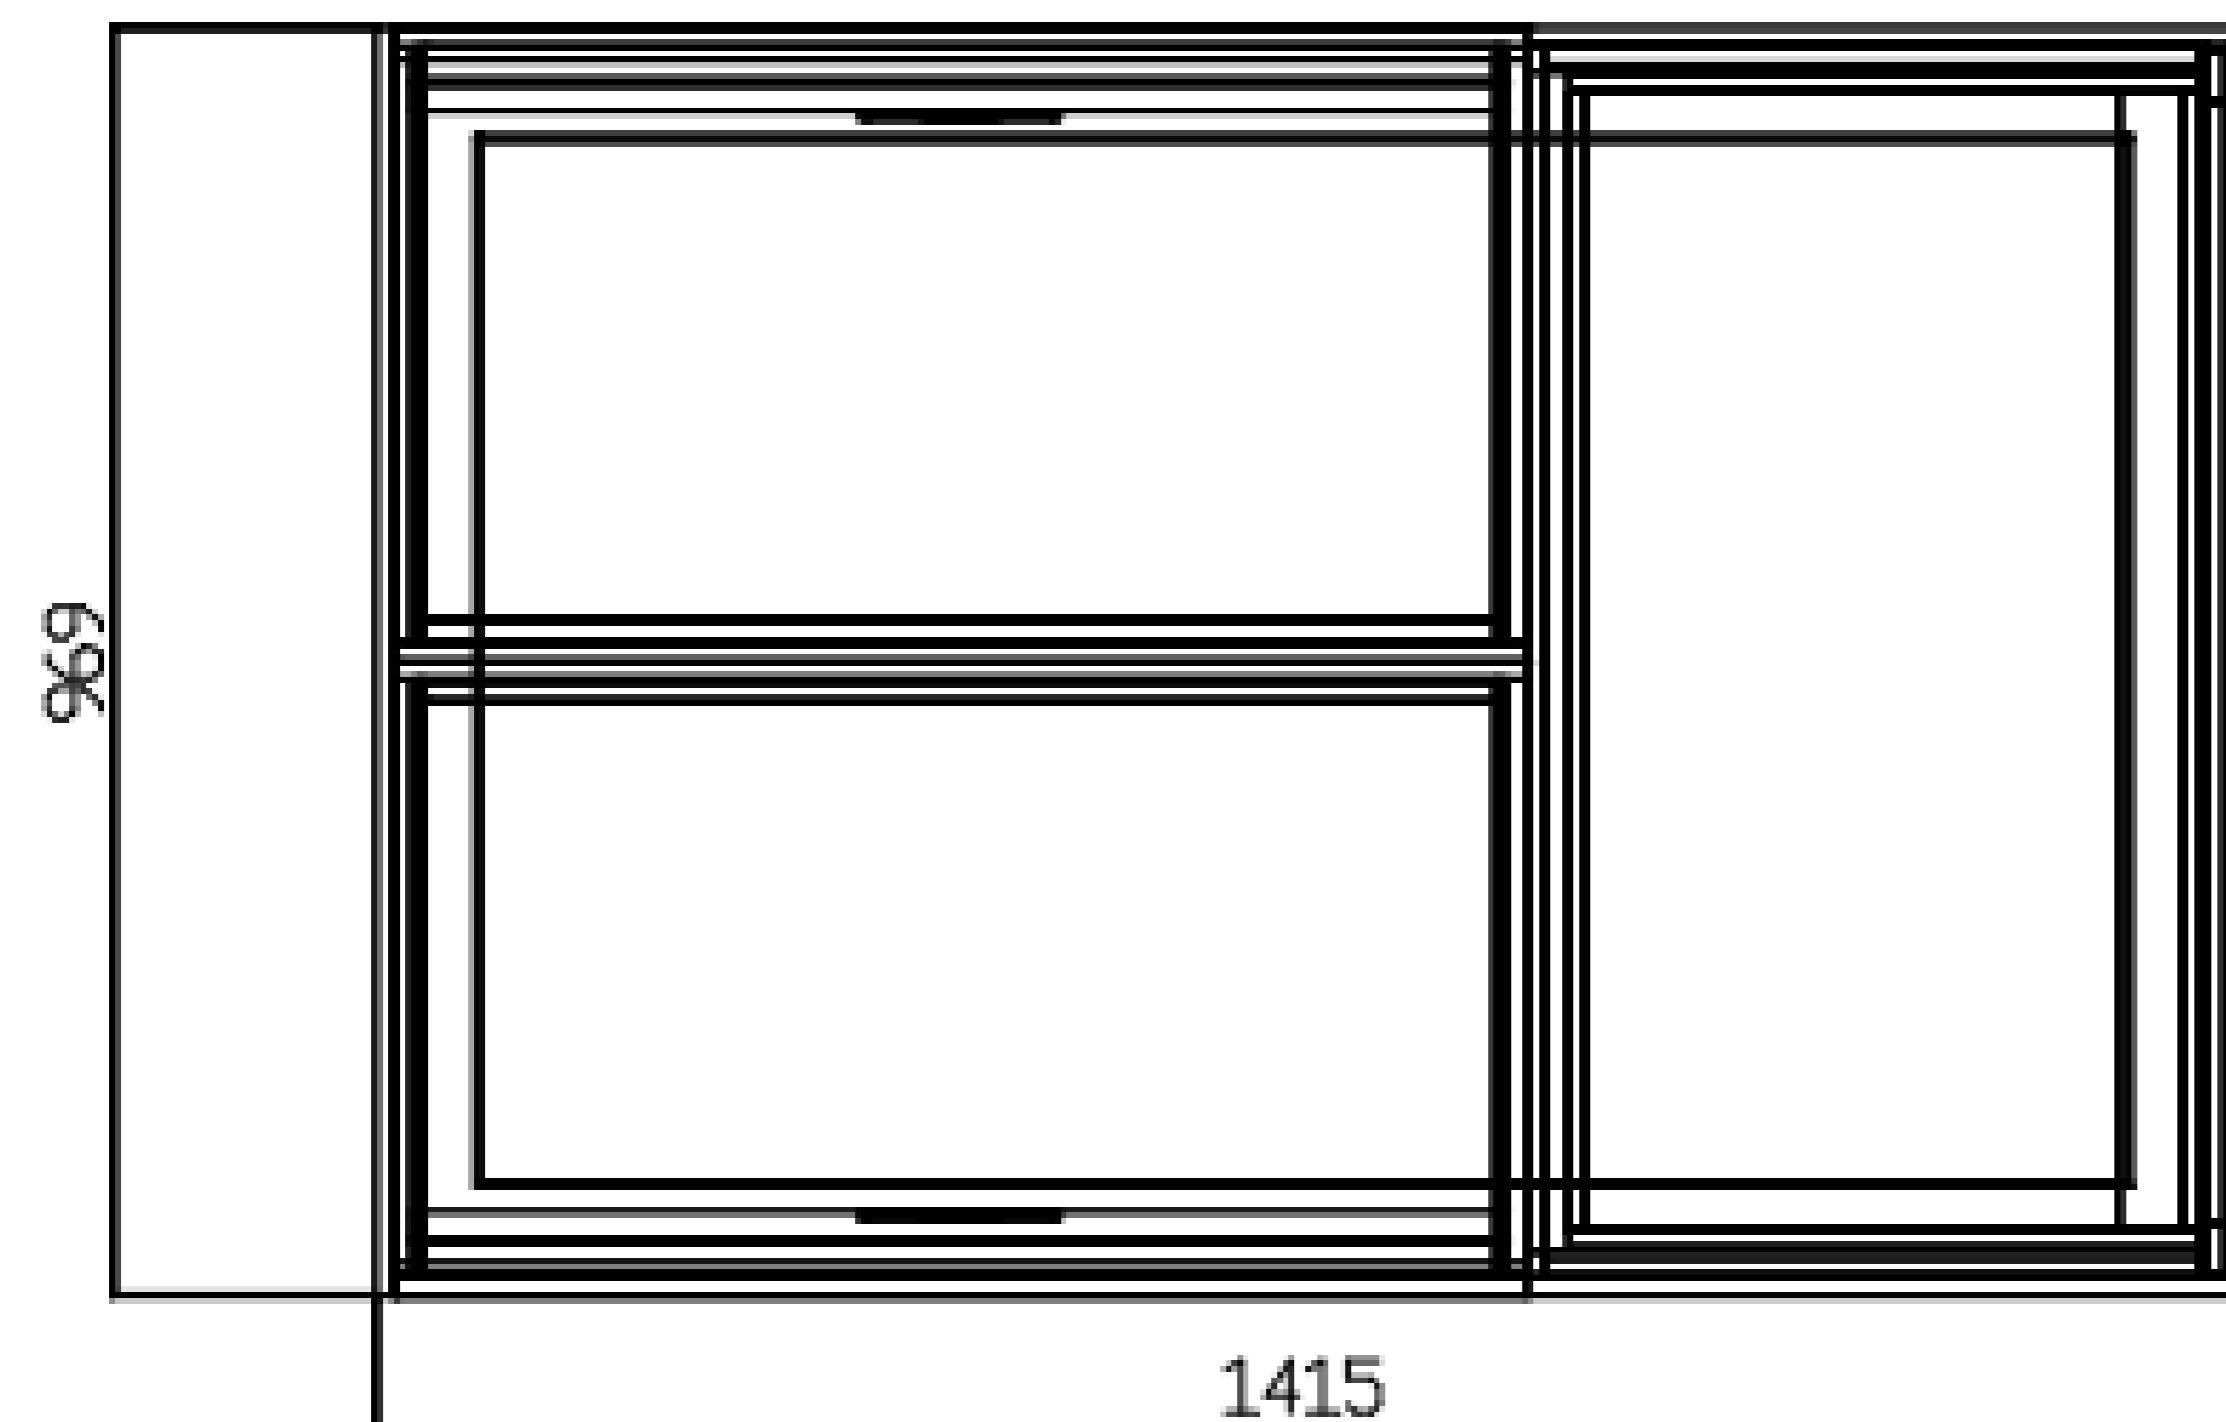

SET UP ISLAND COMPOSITION

Night System Set up Island

Dimensions: 1415 x 969 x 842 mmH FFL

Finish: Mat Champagne 77

Techno Leather latte

Plinth: Champagne

LED lighting 220V 3000K

Retail Price: £11,790.15 inc. VAT

Sale Price: £8,842.61 inc. VAT

ST 3461

Poliform