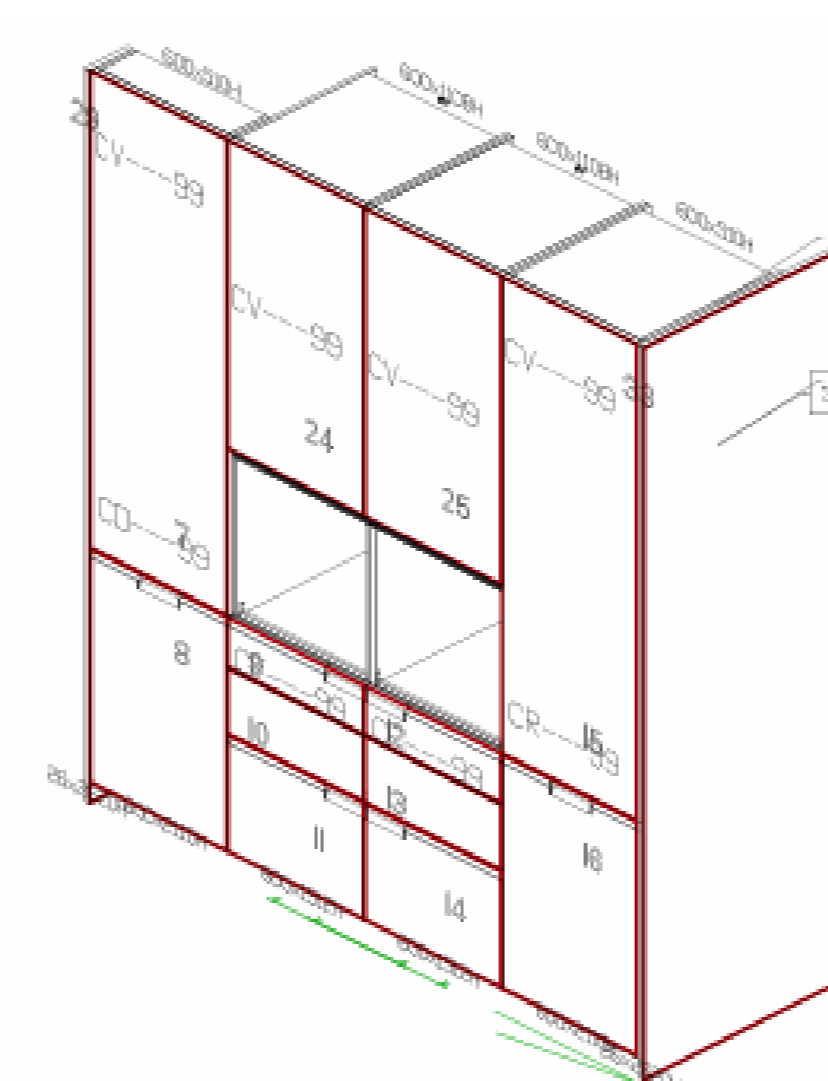

2400mm wide