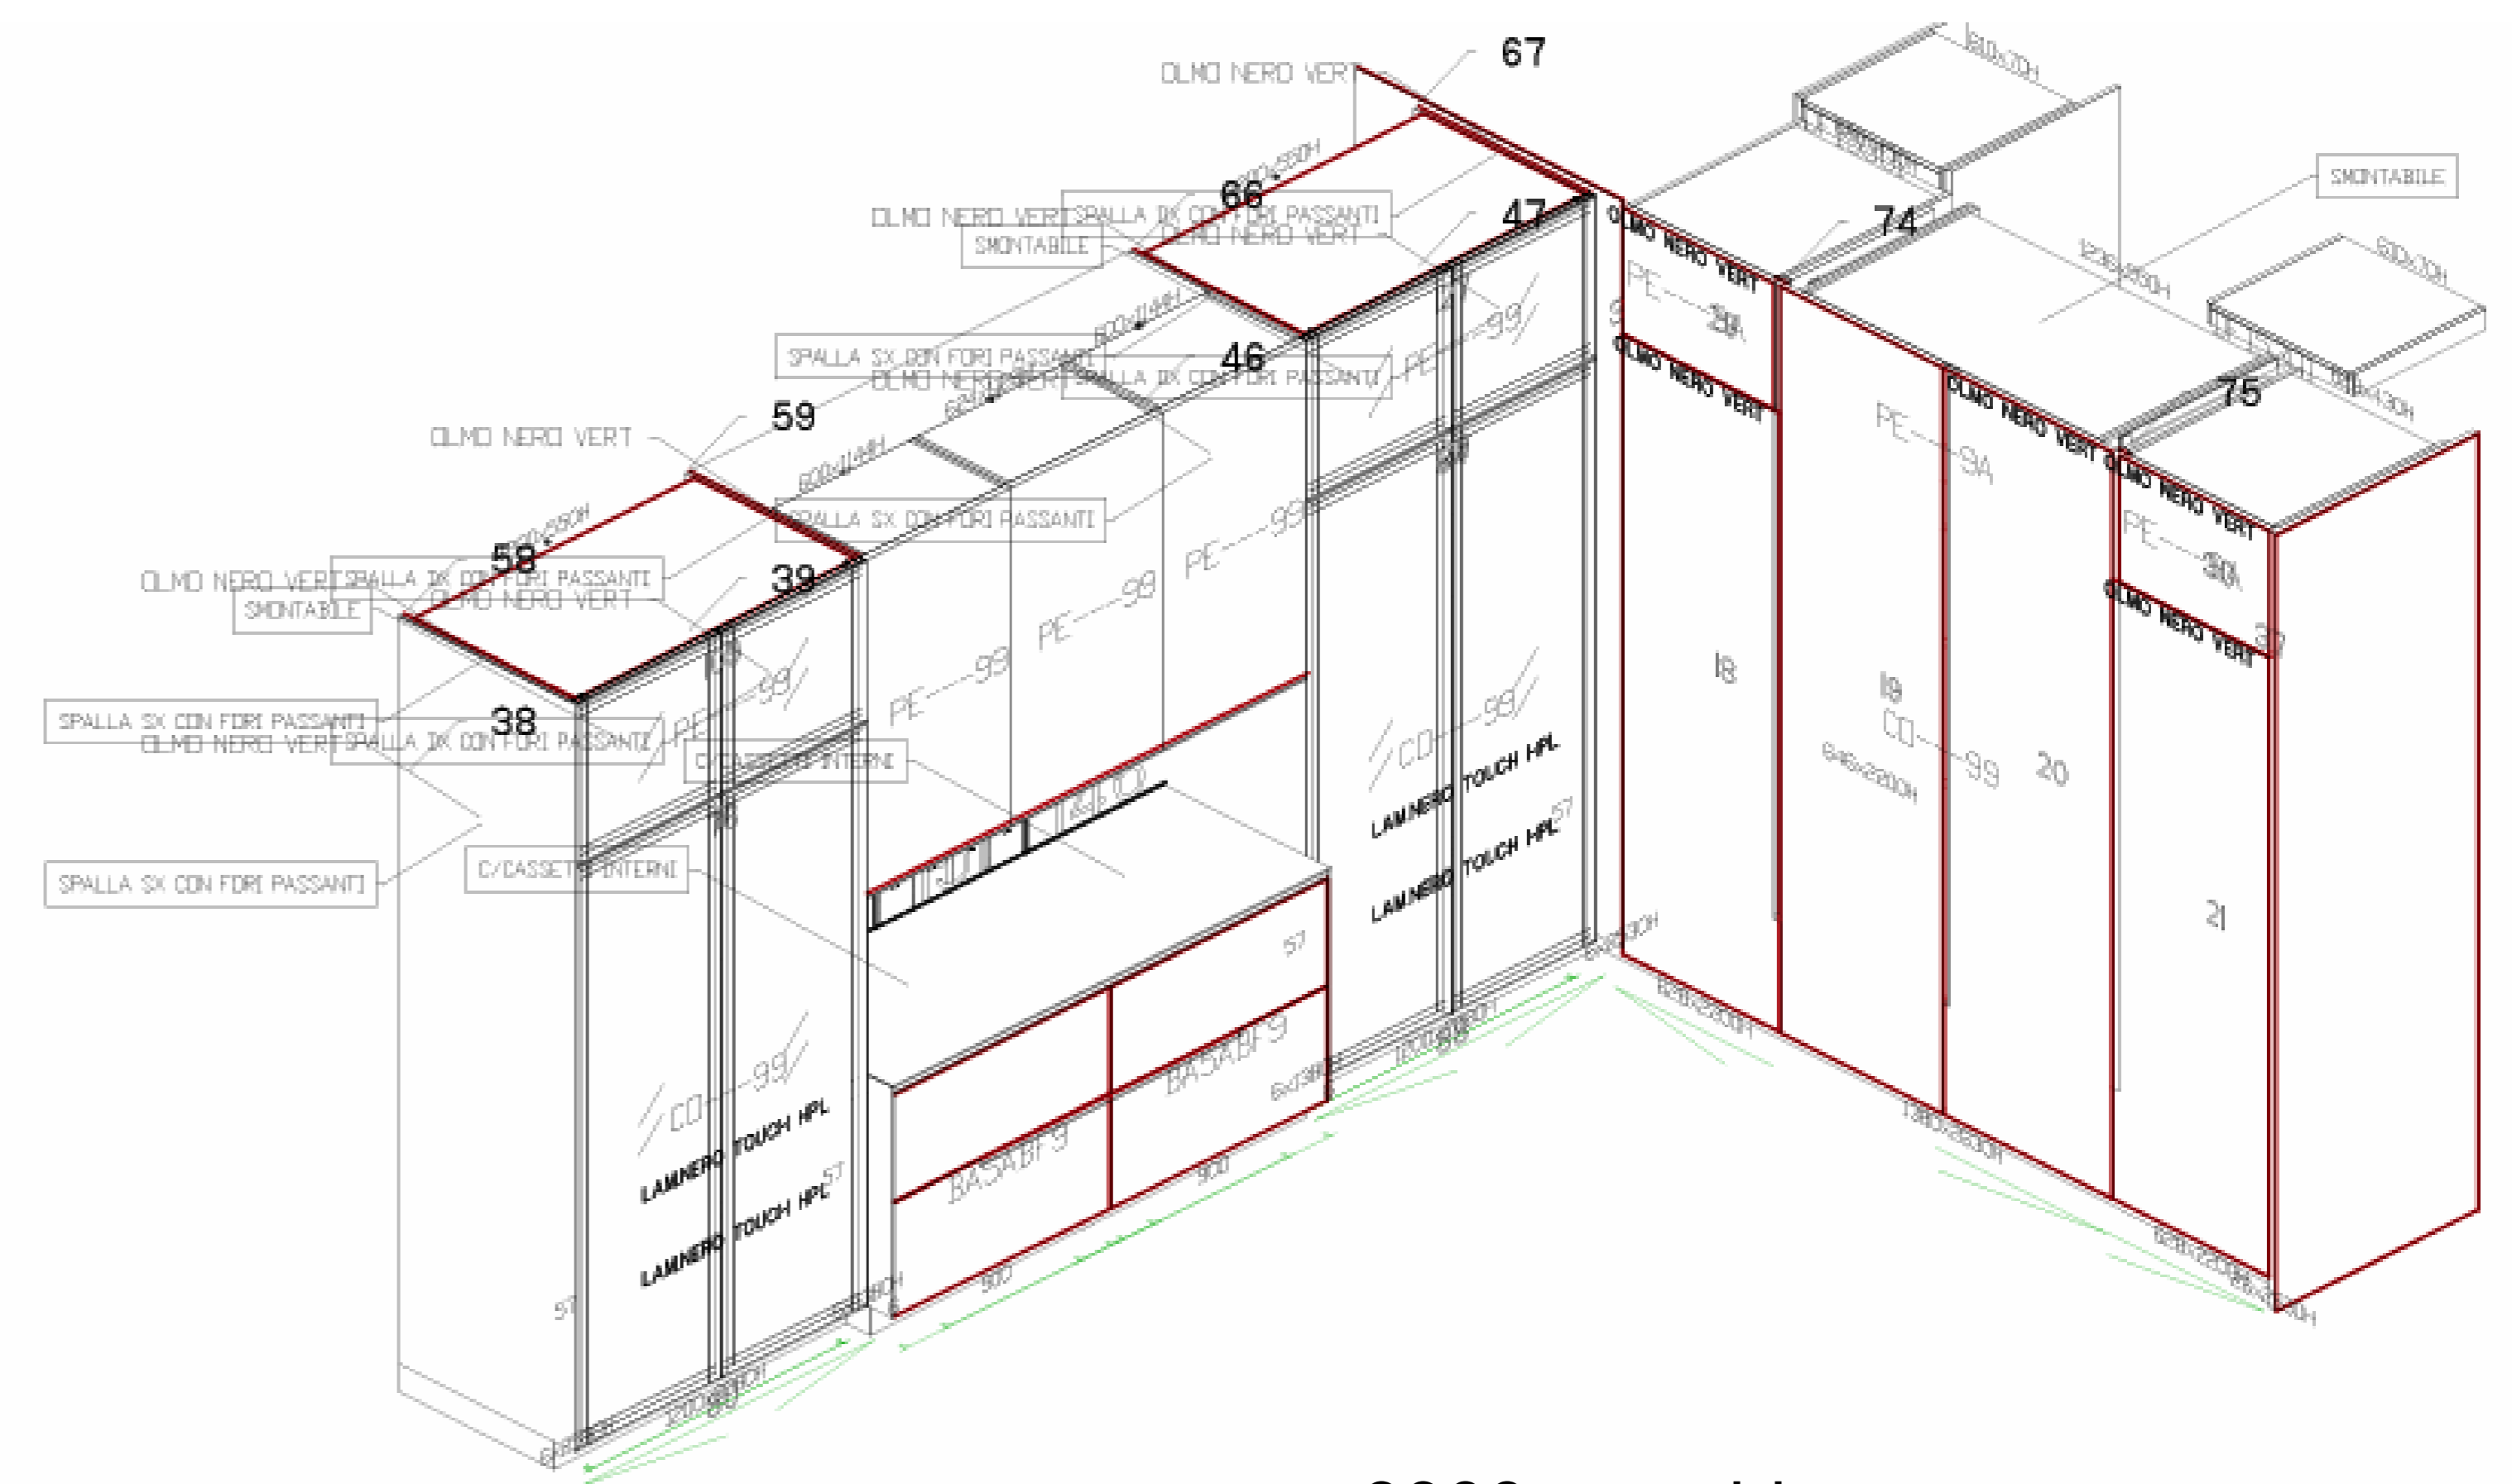

KITCHENS

Phoenix Kitchen

Door Black Elm & Metallic Lacquered Bronzo

Edge Black Elm & Metallic Lacquered Bronzo

Kind of Glass Frame Profile PR21

Finishing of Glass Frame Moka Anodized Aluminium

Glass Finishing 5059 Fume Reflective Glass

Carcass: Lavagna Grey Melamine

Drawer: Brown Lacquered

Shaped Profile: Metallic Lacquered Bronzo

Shelf: Laminate Nero Touch

Edge: Laser Nero Touch

Plint: Metallic Lacquered Bronzo

Profile: Embossed Lacquered Nero Touch

Worktop: Raven Sand Quartzite

Blade Snack Top: Black Elm

Retail Price for all cabinets: £154,588.49 inc. VAT (excludir

Sale Price: £115, 941.37 inc. VAT (excluding appliances)

ST 3487

Poliform