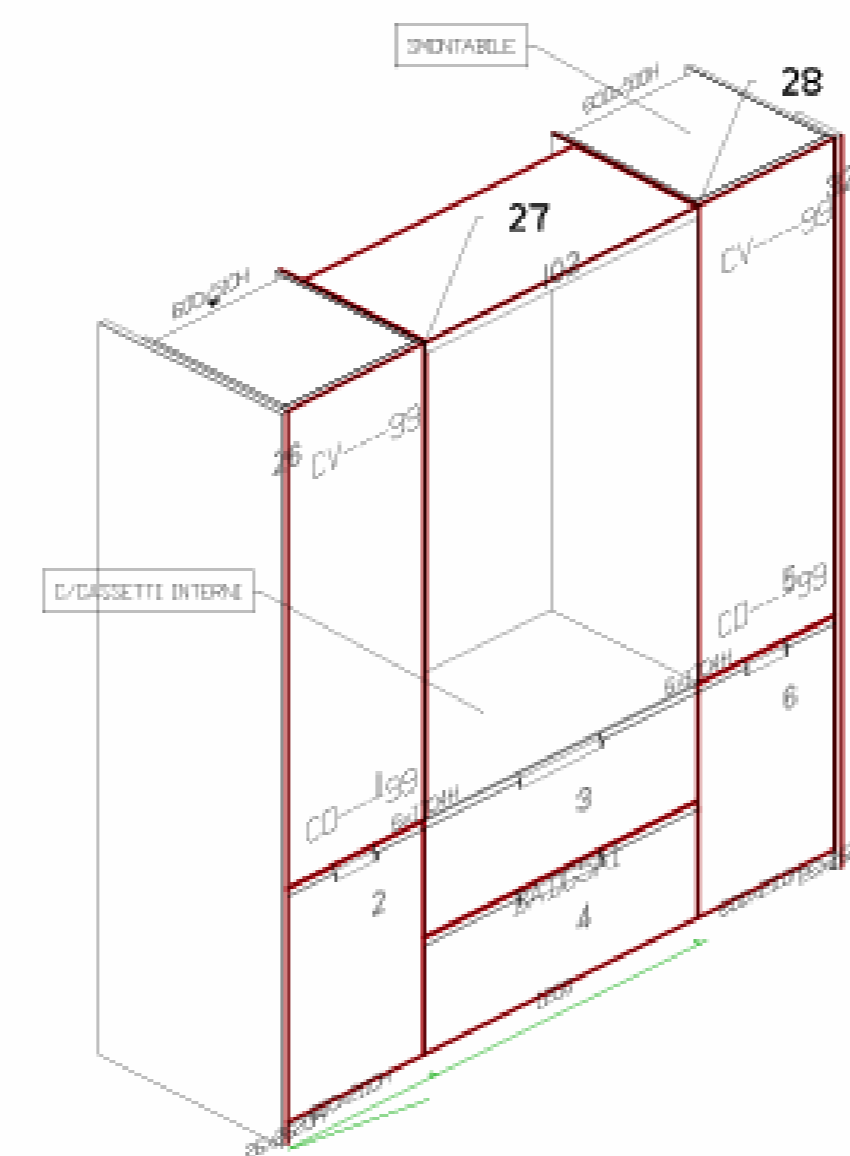

Shape Kitchen

- **Doors Finish** Island Metallic Lacquered Bronzo and Gold Oak
- **Kind of Glass Frame** Profilo PR24
- **Handle Finish** Lacquered Moka
- **Carcass** Lavagna Grey Melamine
- **Drawer** Brown Lacquered
- **Plint** Embossed Lacquered Moka
- **Worktop** Nero MDI
- **Snack Top** Nero MDI
- **Shaker** Island Deep (including storage jars)

Total Retail Price: £146,794.08 (excluding appliances and shakers)
Sale Price: £110,095.56 (excluding appliances and shakers)
ST 3486

2400mm wide