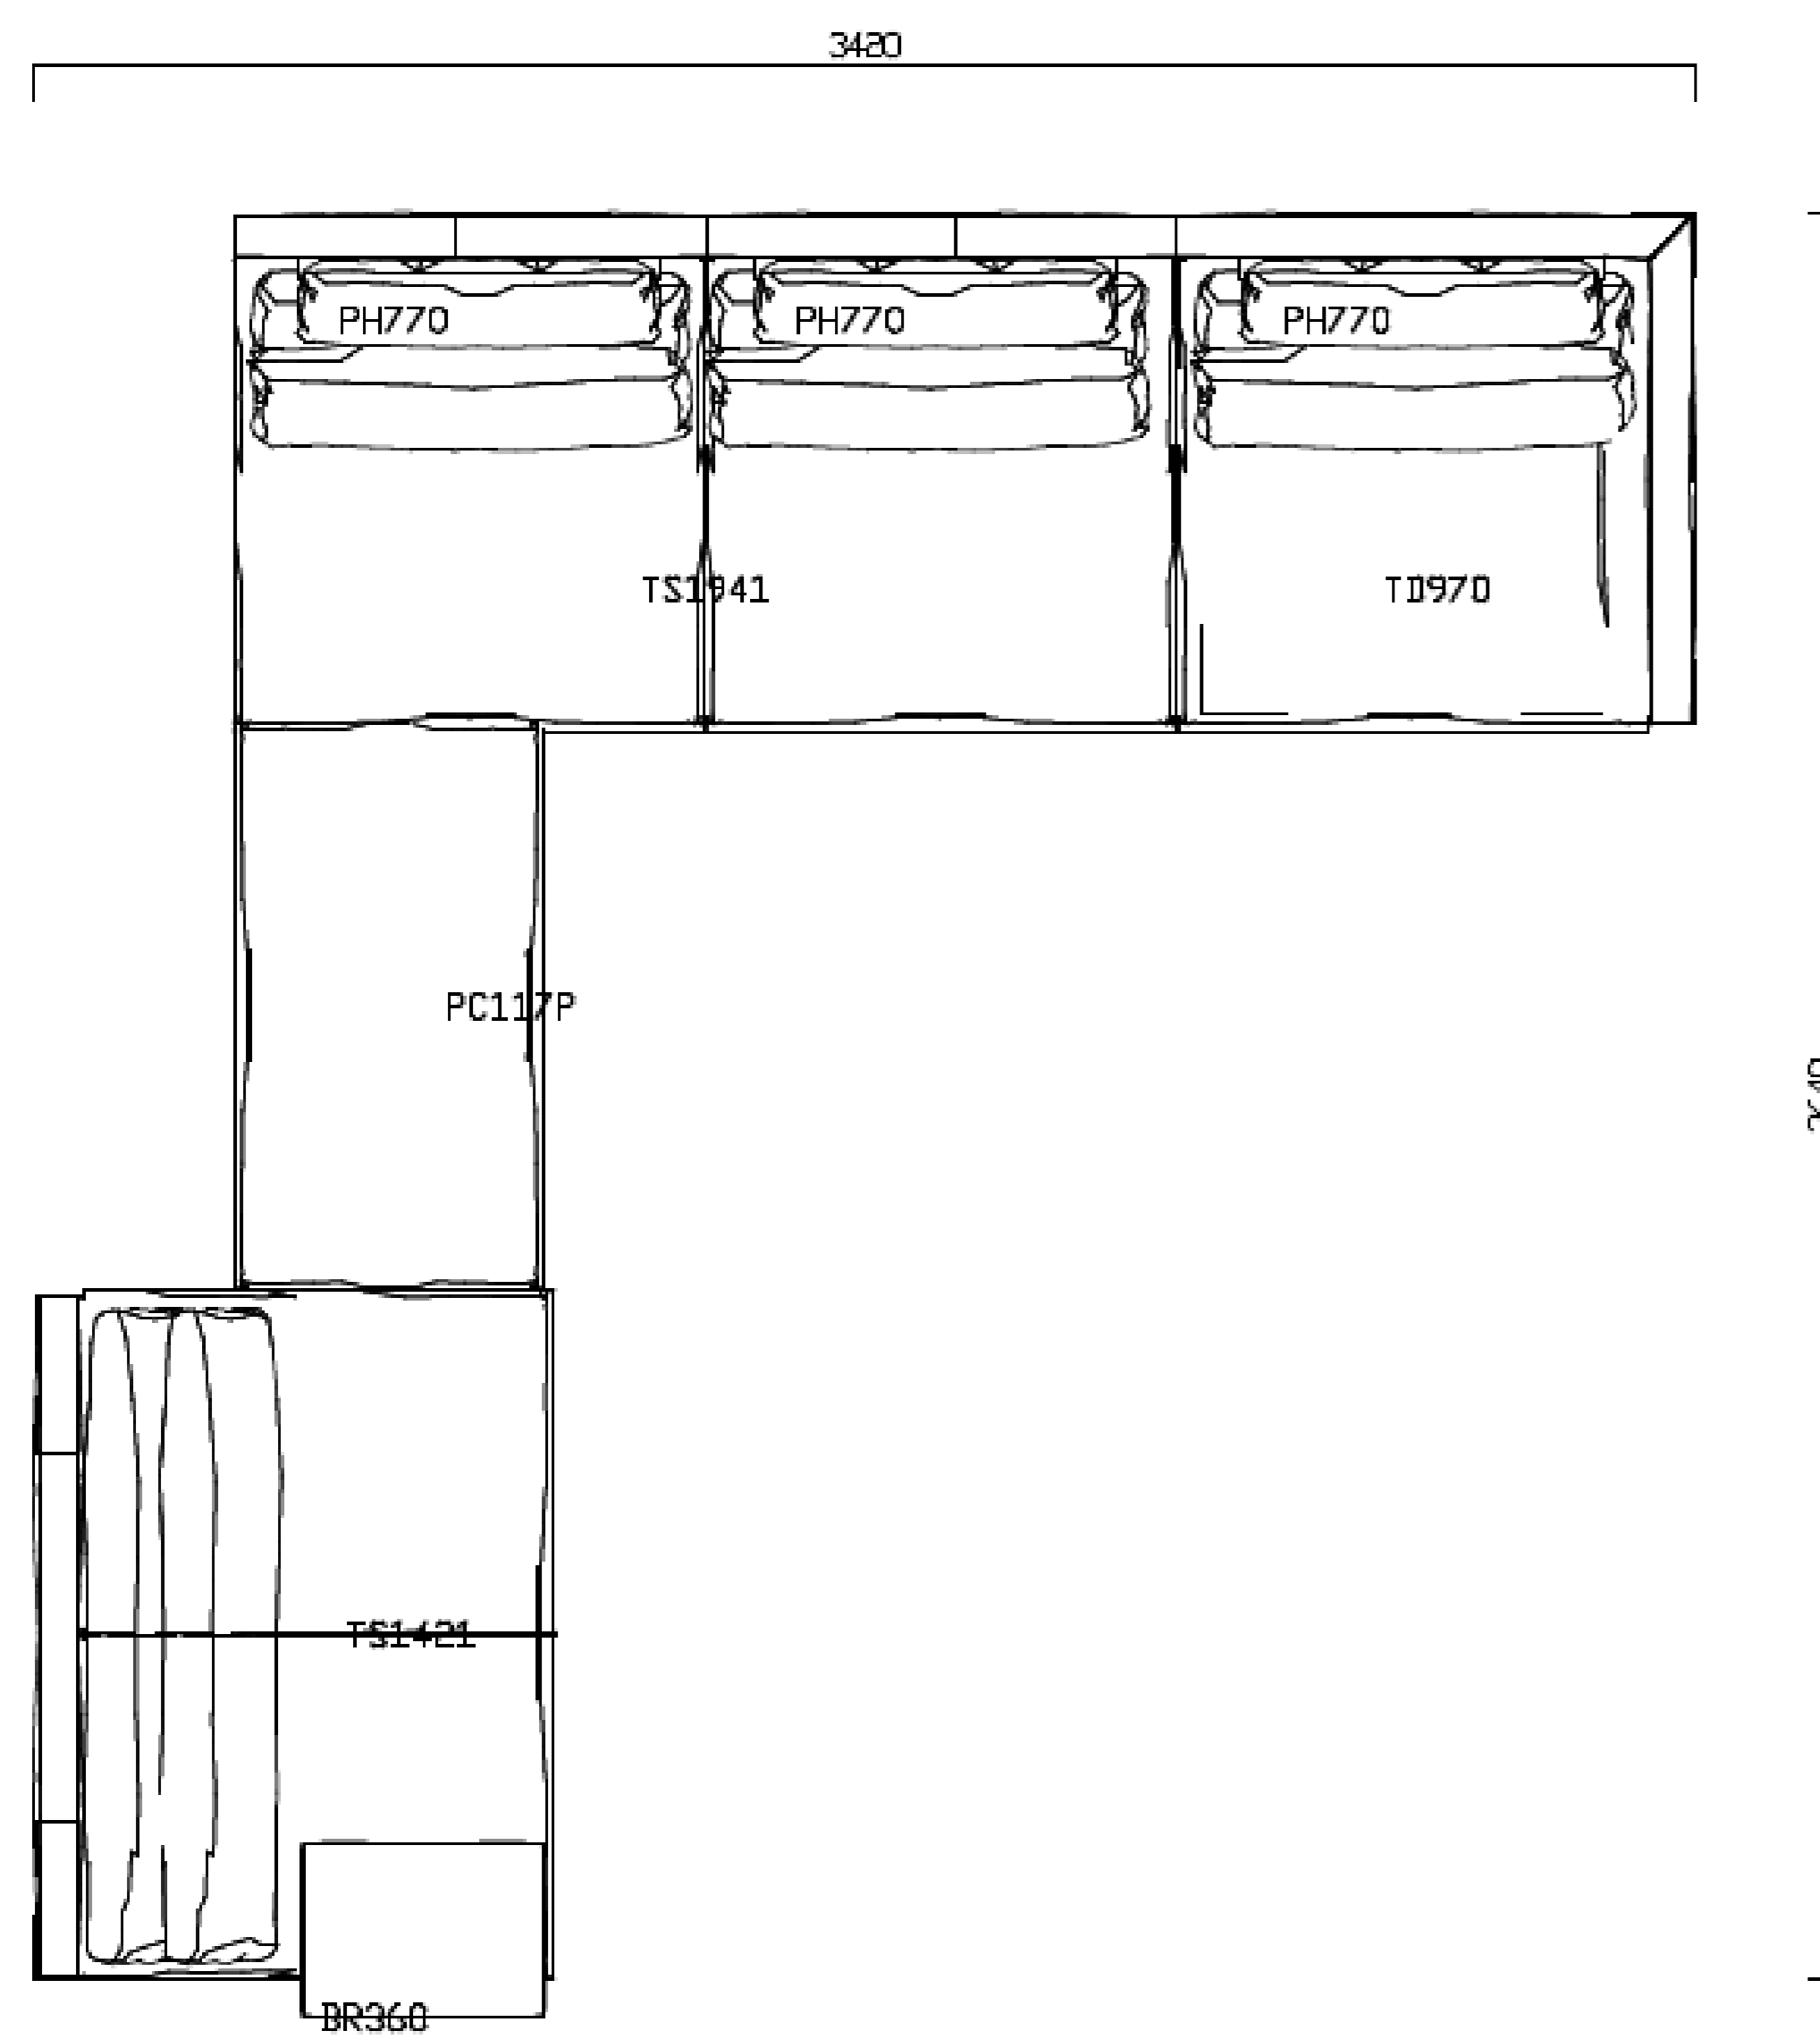

SOFAS

Bristol sofa by J. M. Massaud

Total Dims: 3420 x 3460 x 620mmH
Upholstered in Cat.E-Agadir 01 Sabbia
Base Fin: Mat Brown nickel
Including cushions as per image

Price doesn't include Bristol System Behind Sofa Element

Retail price: £32,896.44 inc. VAT

Sale price: £24,672.33 inc. VAT

ST 3773

Poliform