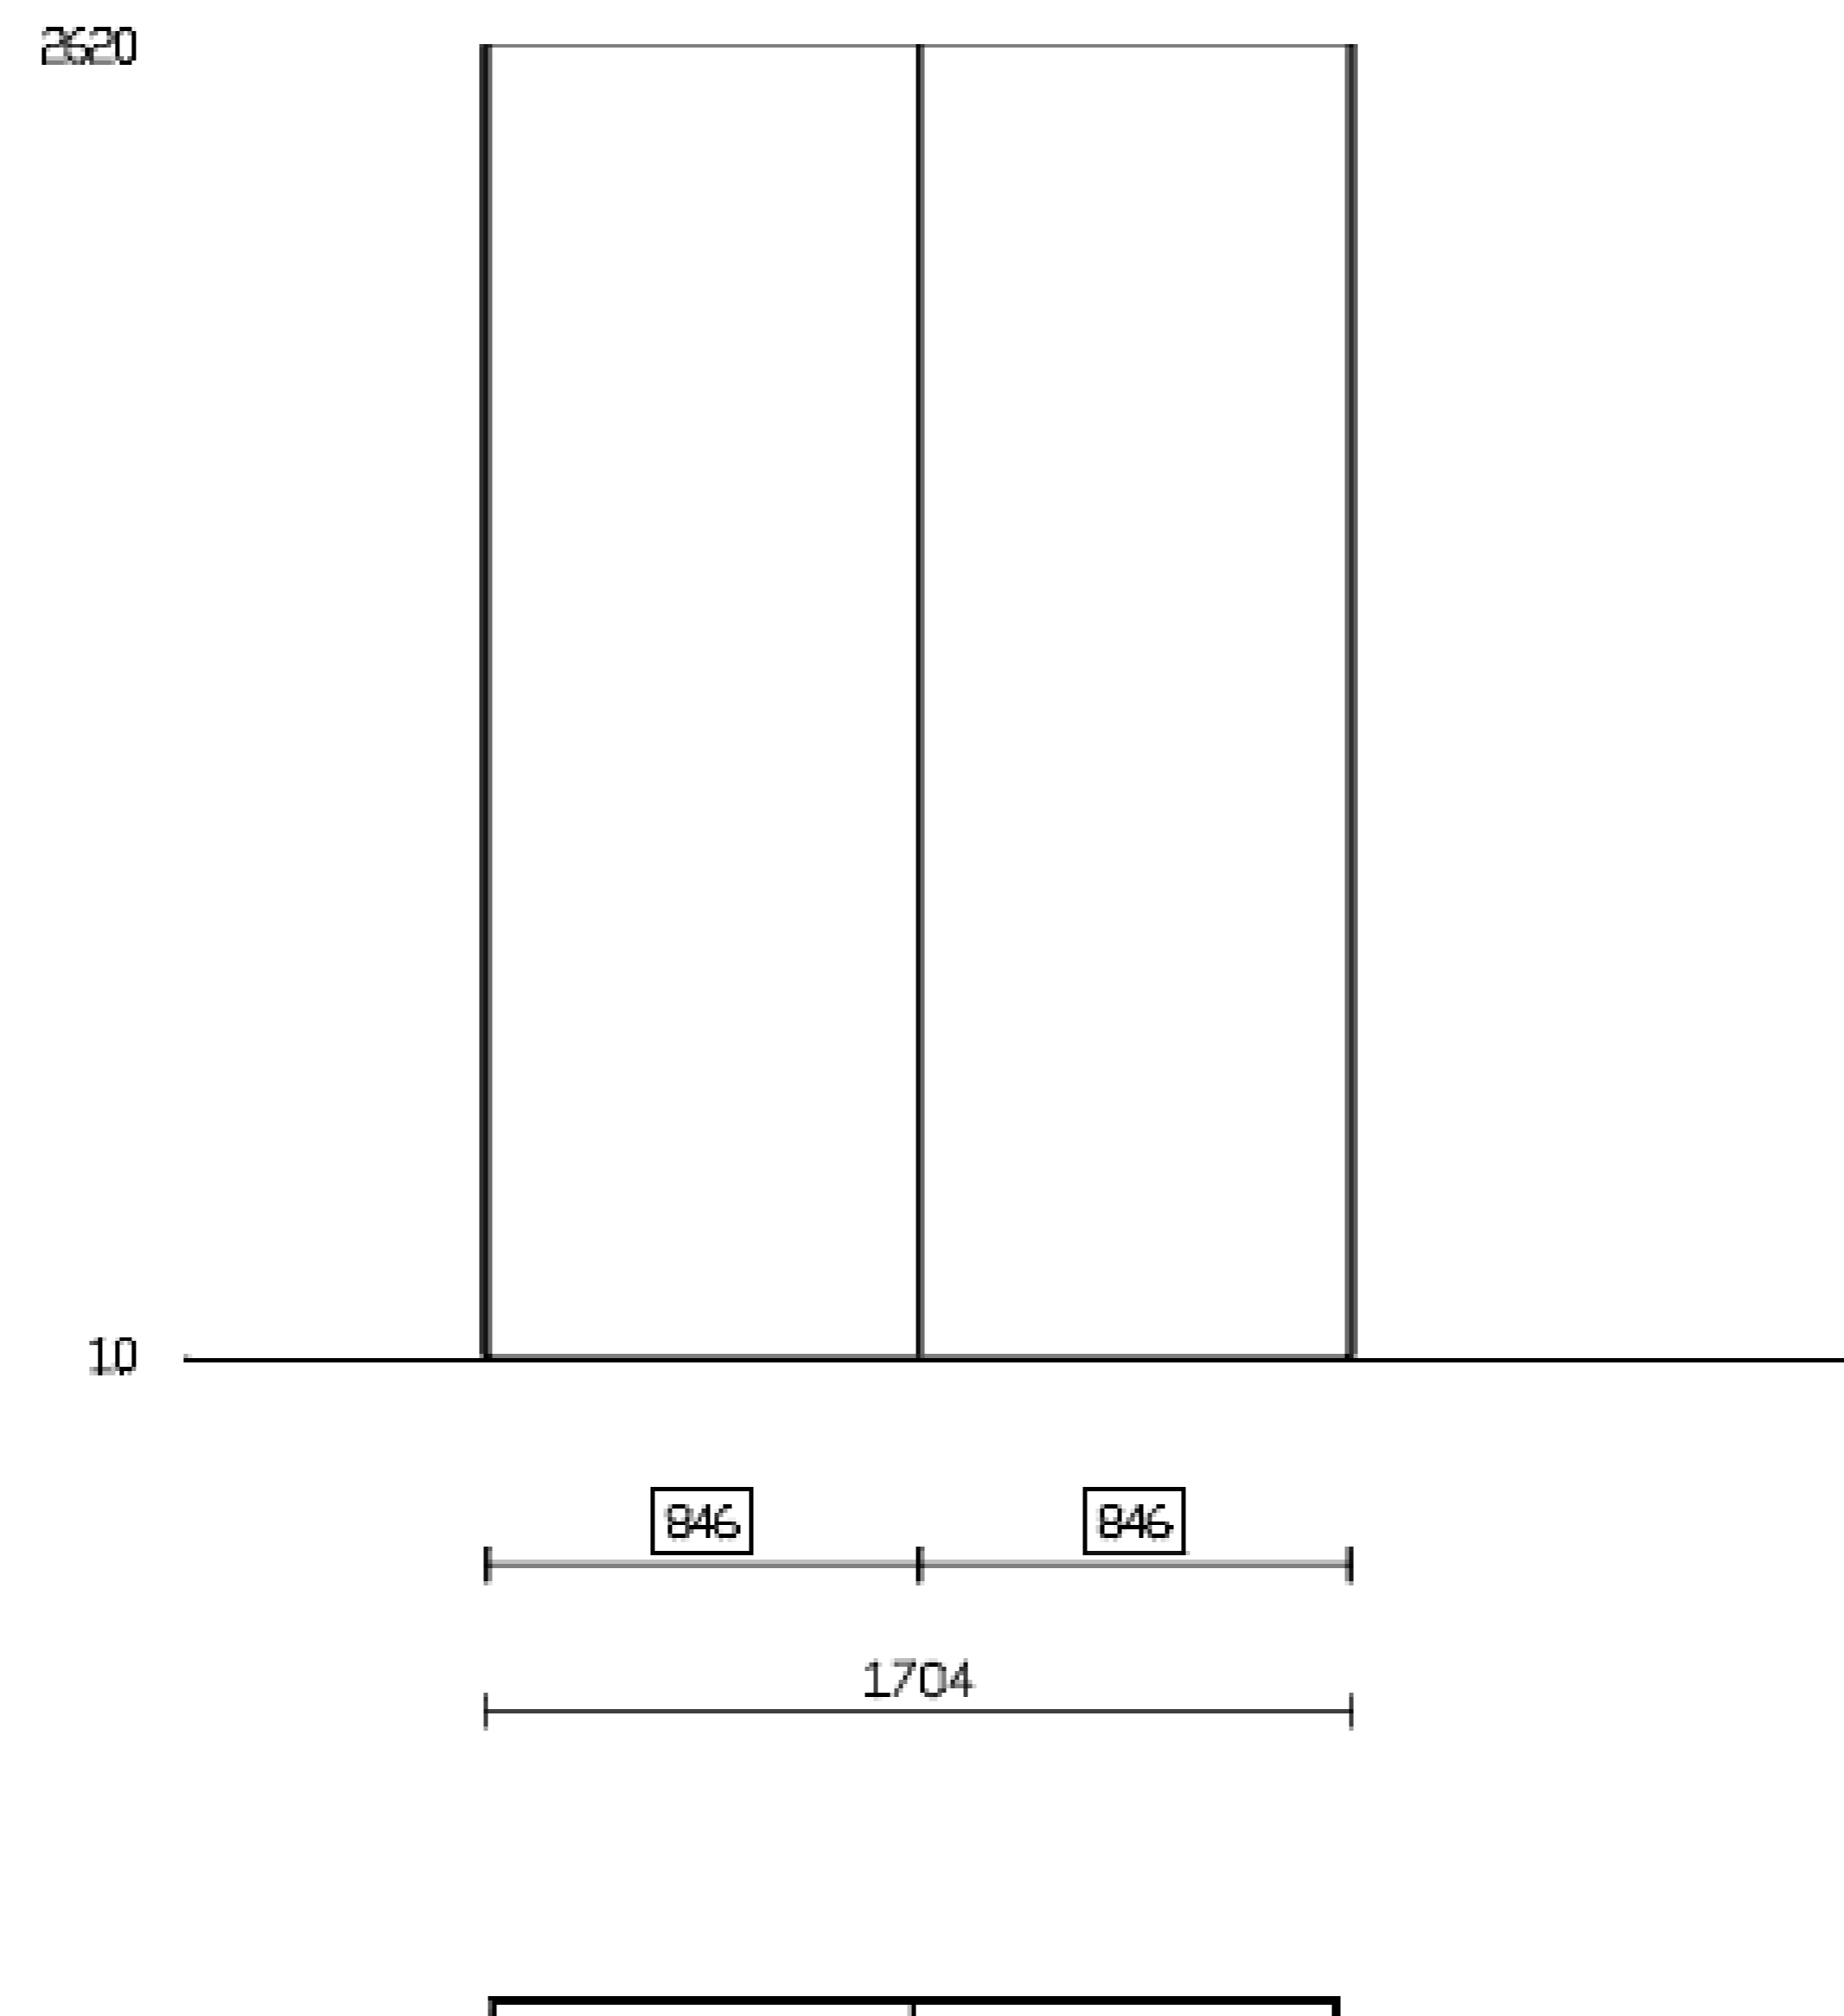

CODE WALL PANELLING COMPOSITION

Code Wall Panelling

Dims: 1704 x 45 x 2620mmH

Description:

Wall panelling: Mat special finishing: Lino Chiaro

Wall panelling profiles: Ardesia

Retail Price: £4,631.28 inc. VAT

Sale Price: £3,473.46 inc. VAT

ST 3438

NOTE: Mirror sold separately

Poliform