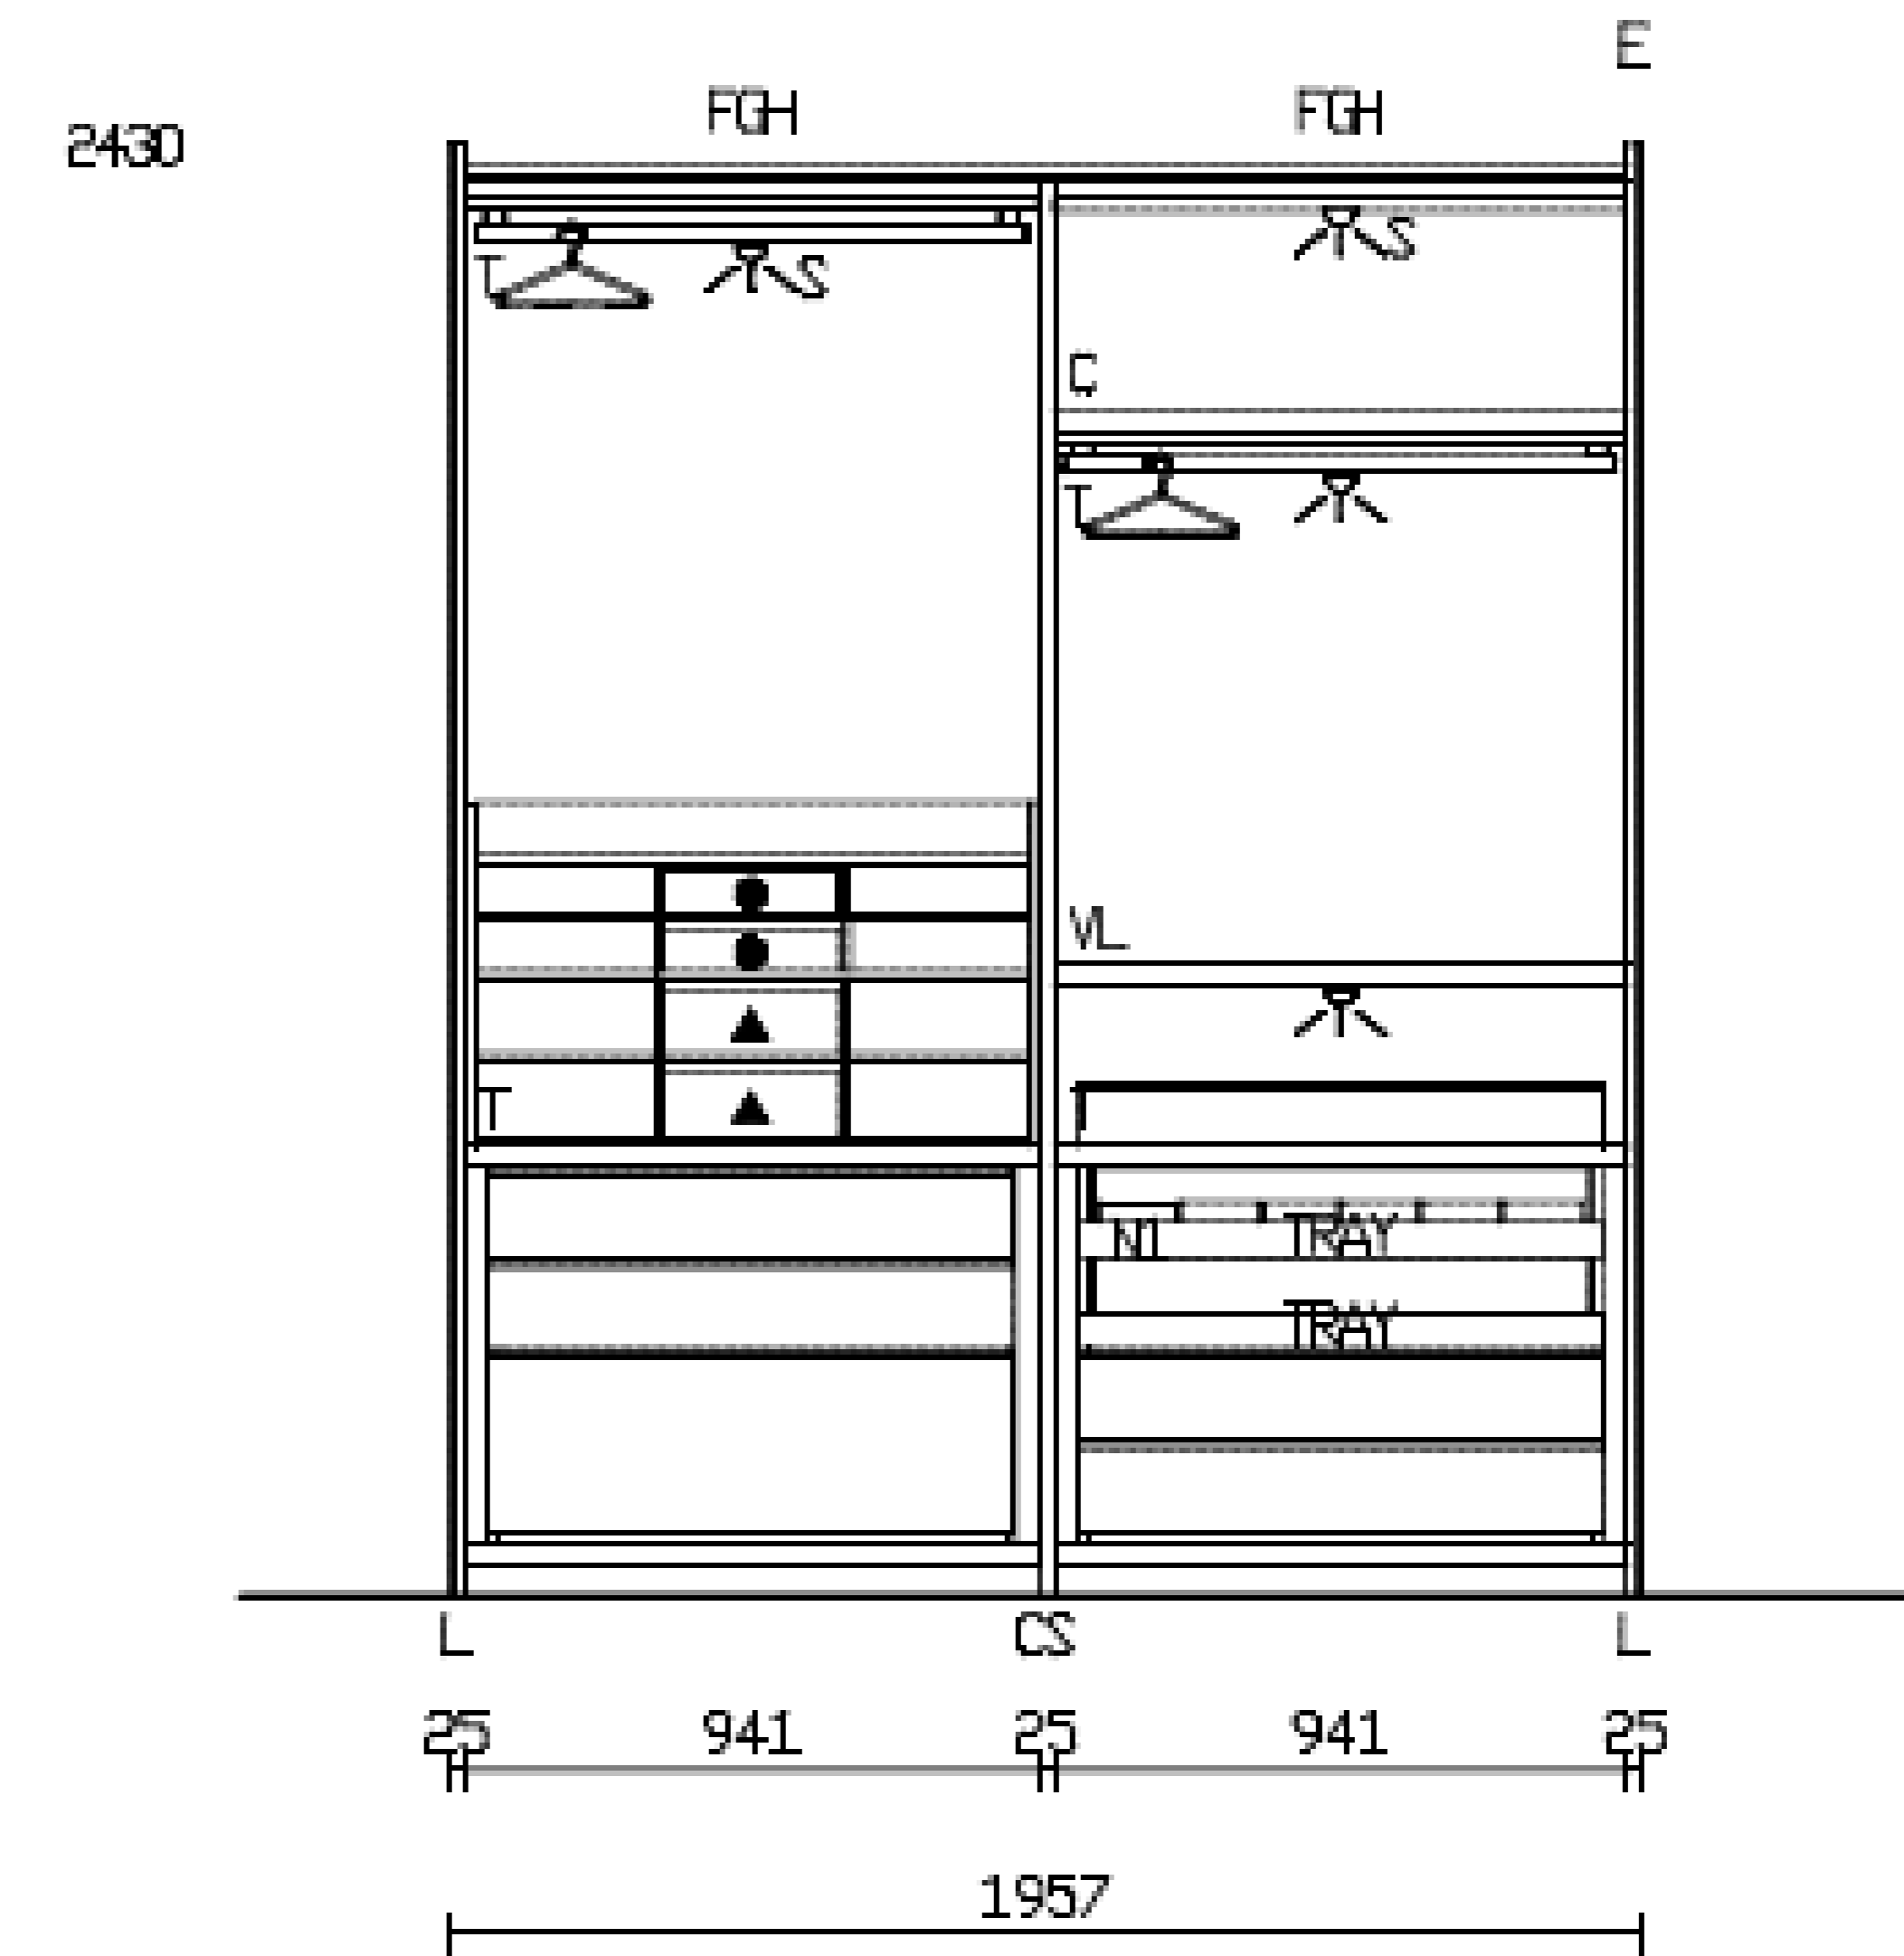

WARDROBE SYSTEM COMPOSITION

Senzafine Wardrobe

Dimensions: 1957 x 686 x 2430 mm H FFL

Doors Model: Metallic lacquer Ottone 24

Door Handle: Plus Mat Brown Nickel

Back Panel: Elm Mel.

Structure Finish: Elm Mel.