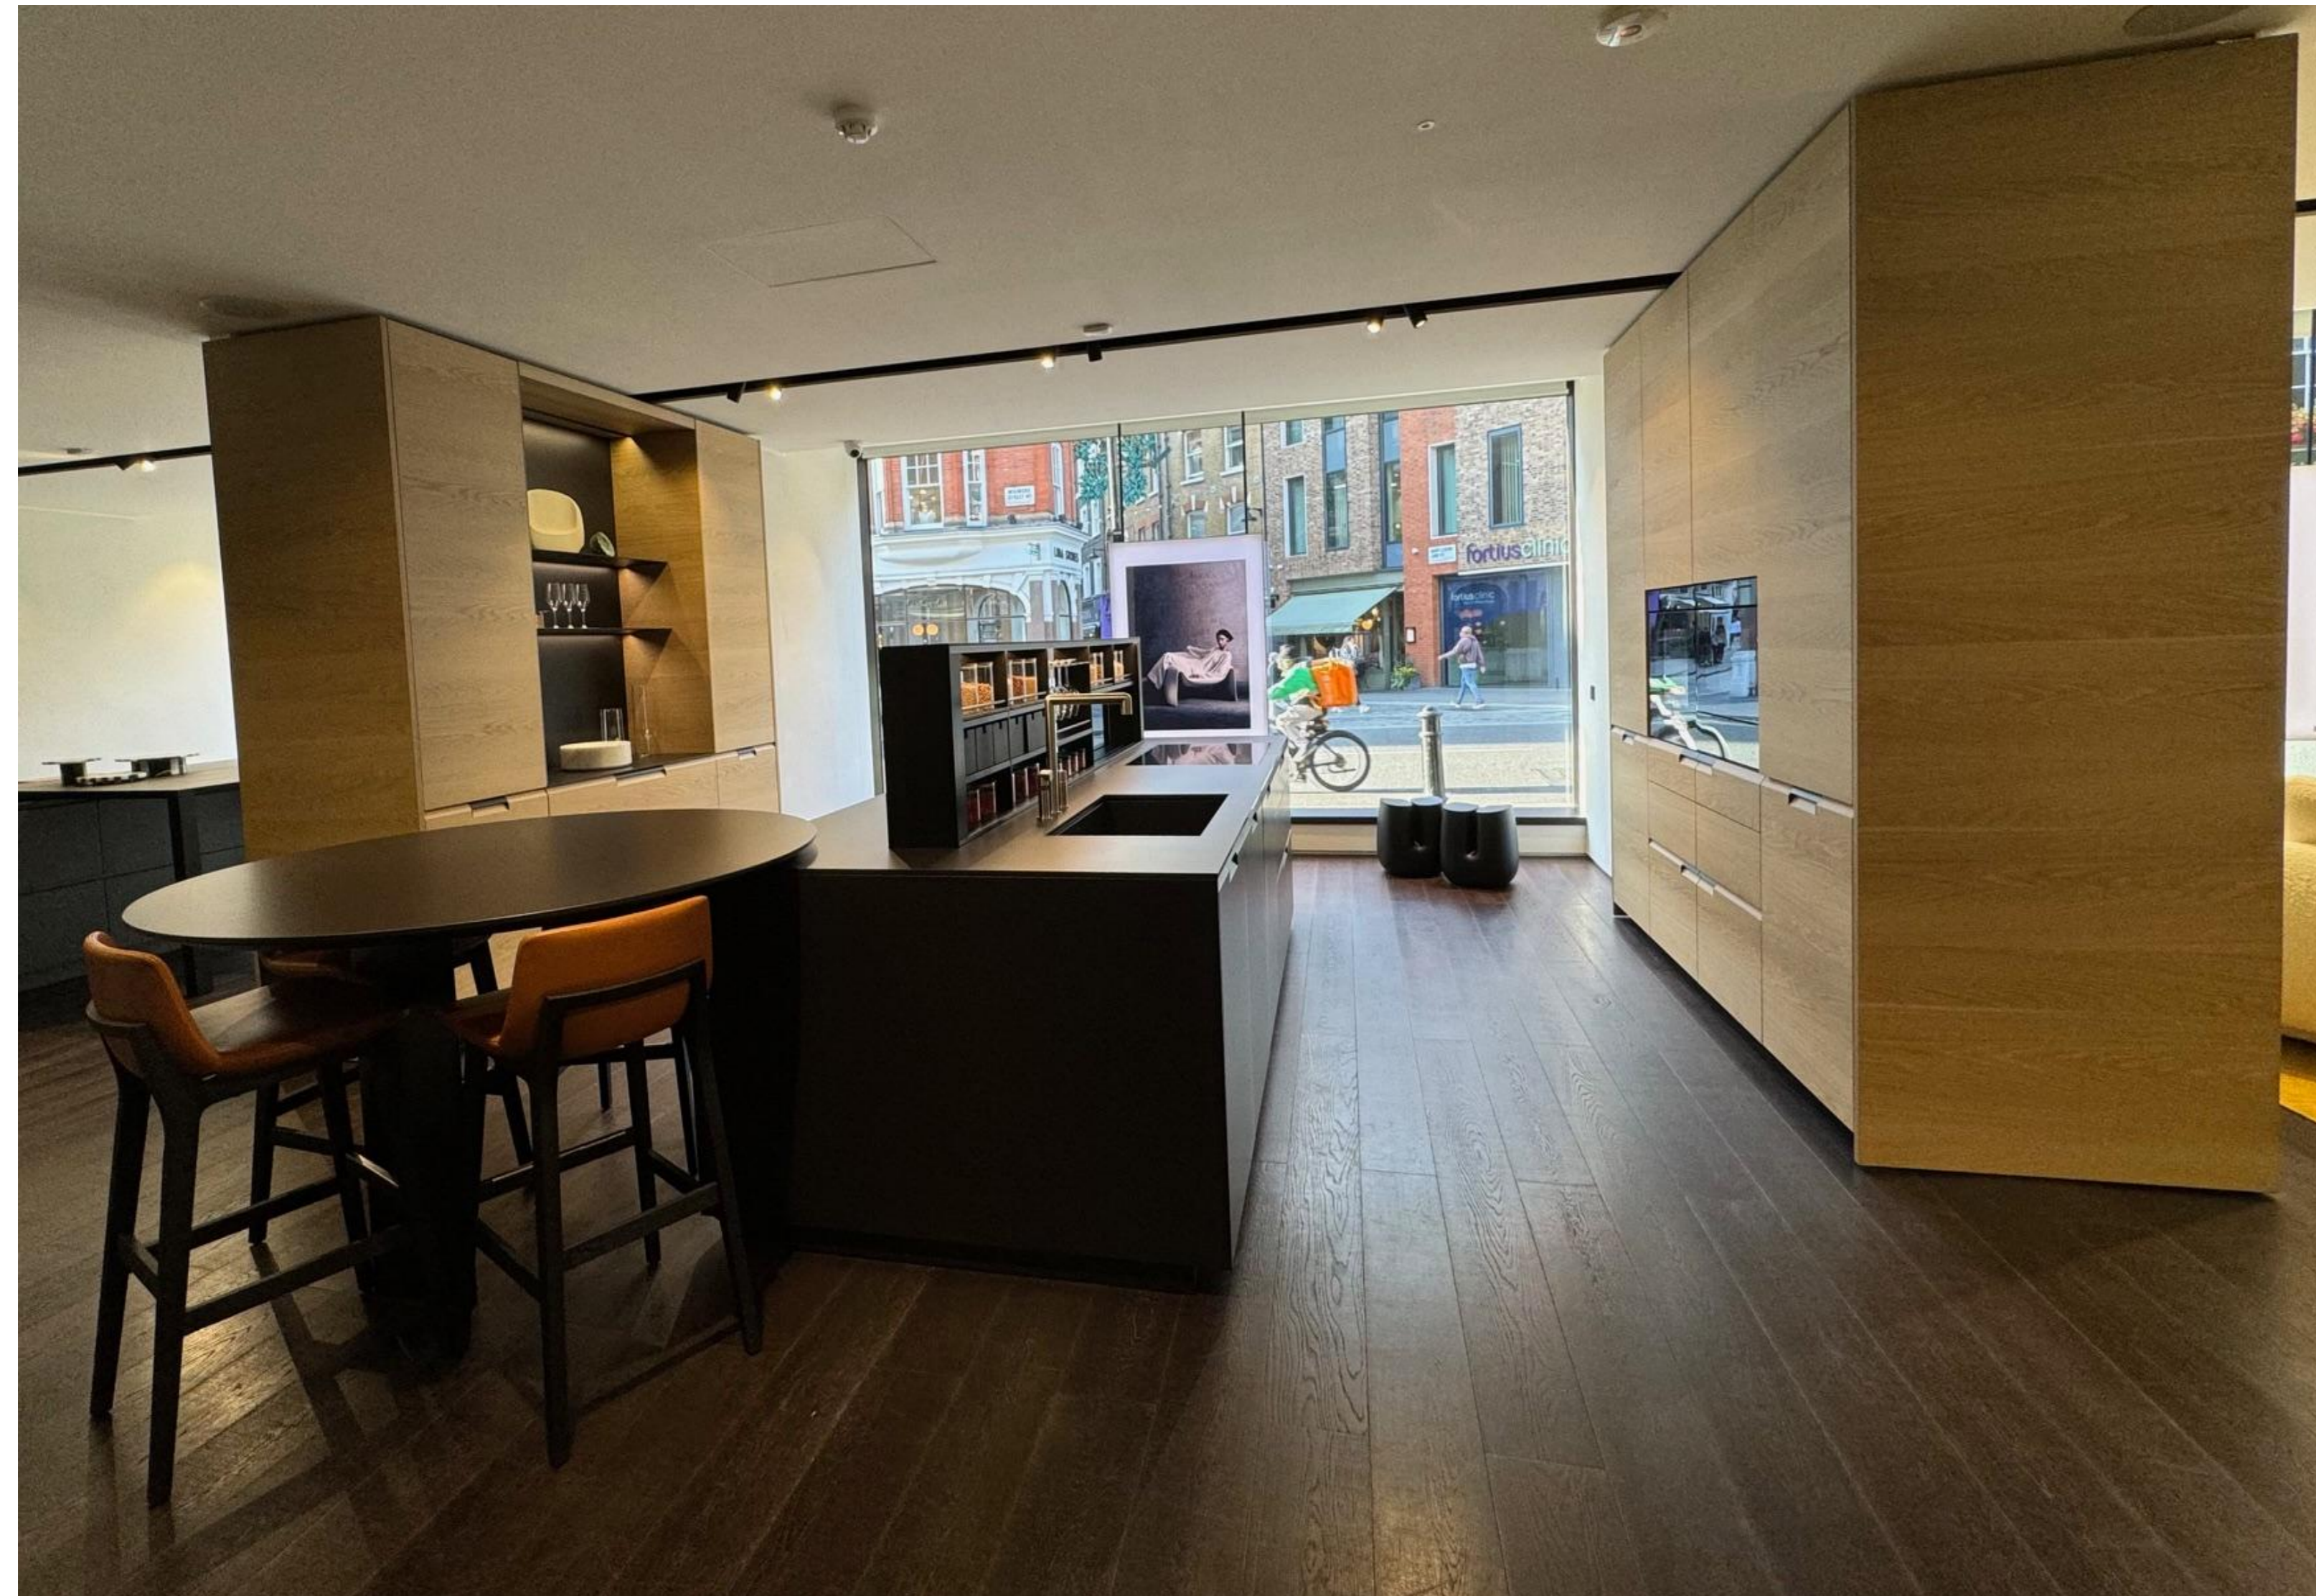

KITCHENS

3150mm width

Shape Kitchen

- **Doors Finish** Island Metallic Lacquered Bronzo and Gold Oak
- **Kind of Glass Frame** Profilo PR24
- **Handle Finish** Lacquered Moka
- **Carcass** Lavagna Grey Melamine
- **Drawer** Brown Lacquered
- **Plint** Embossed Lacquered Moka
- **Worktop** Nero MDI
- **Snack Top** Nero MDI
- **Shaker** Island Deep (including storage jars)

Total Retail Price: £146,794.08 (excluding appliances and shakers)
Sale Price: £110,095.56 (excluding appliances and shakers)
ST 3486

2400mm wide

2400mm wide

Diameter 1400mm

Island dims 3000 x 1200 x 756mmH

Poliform