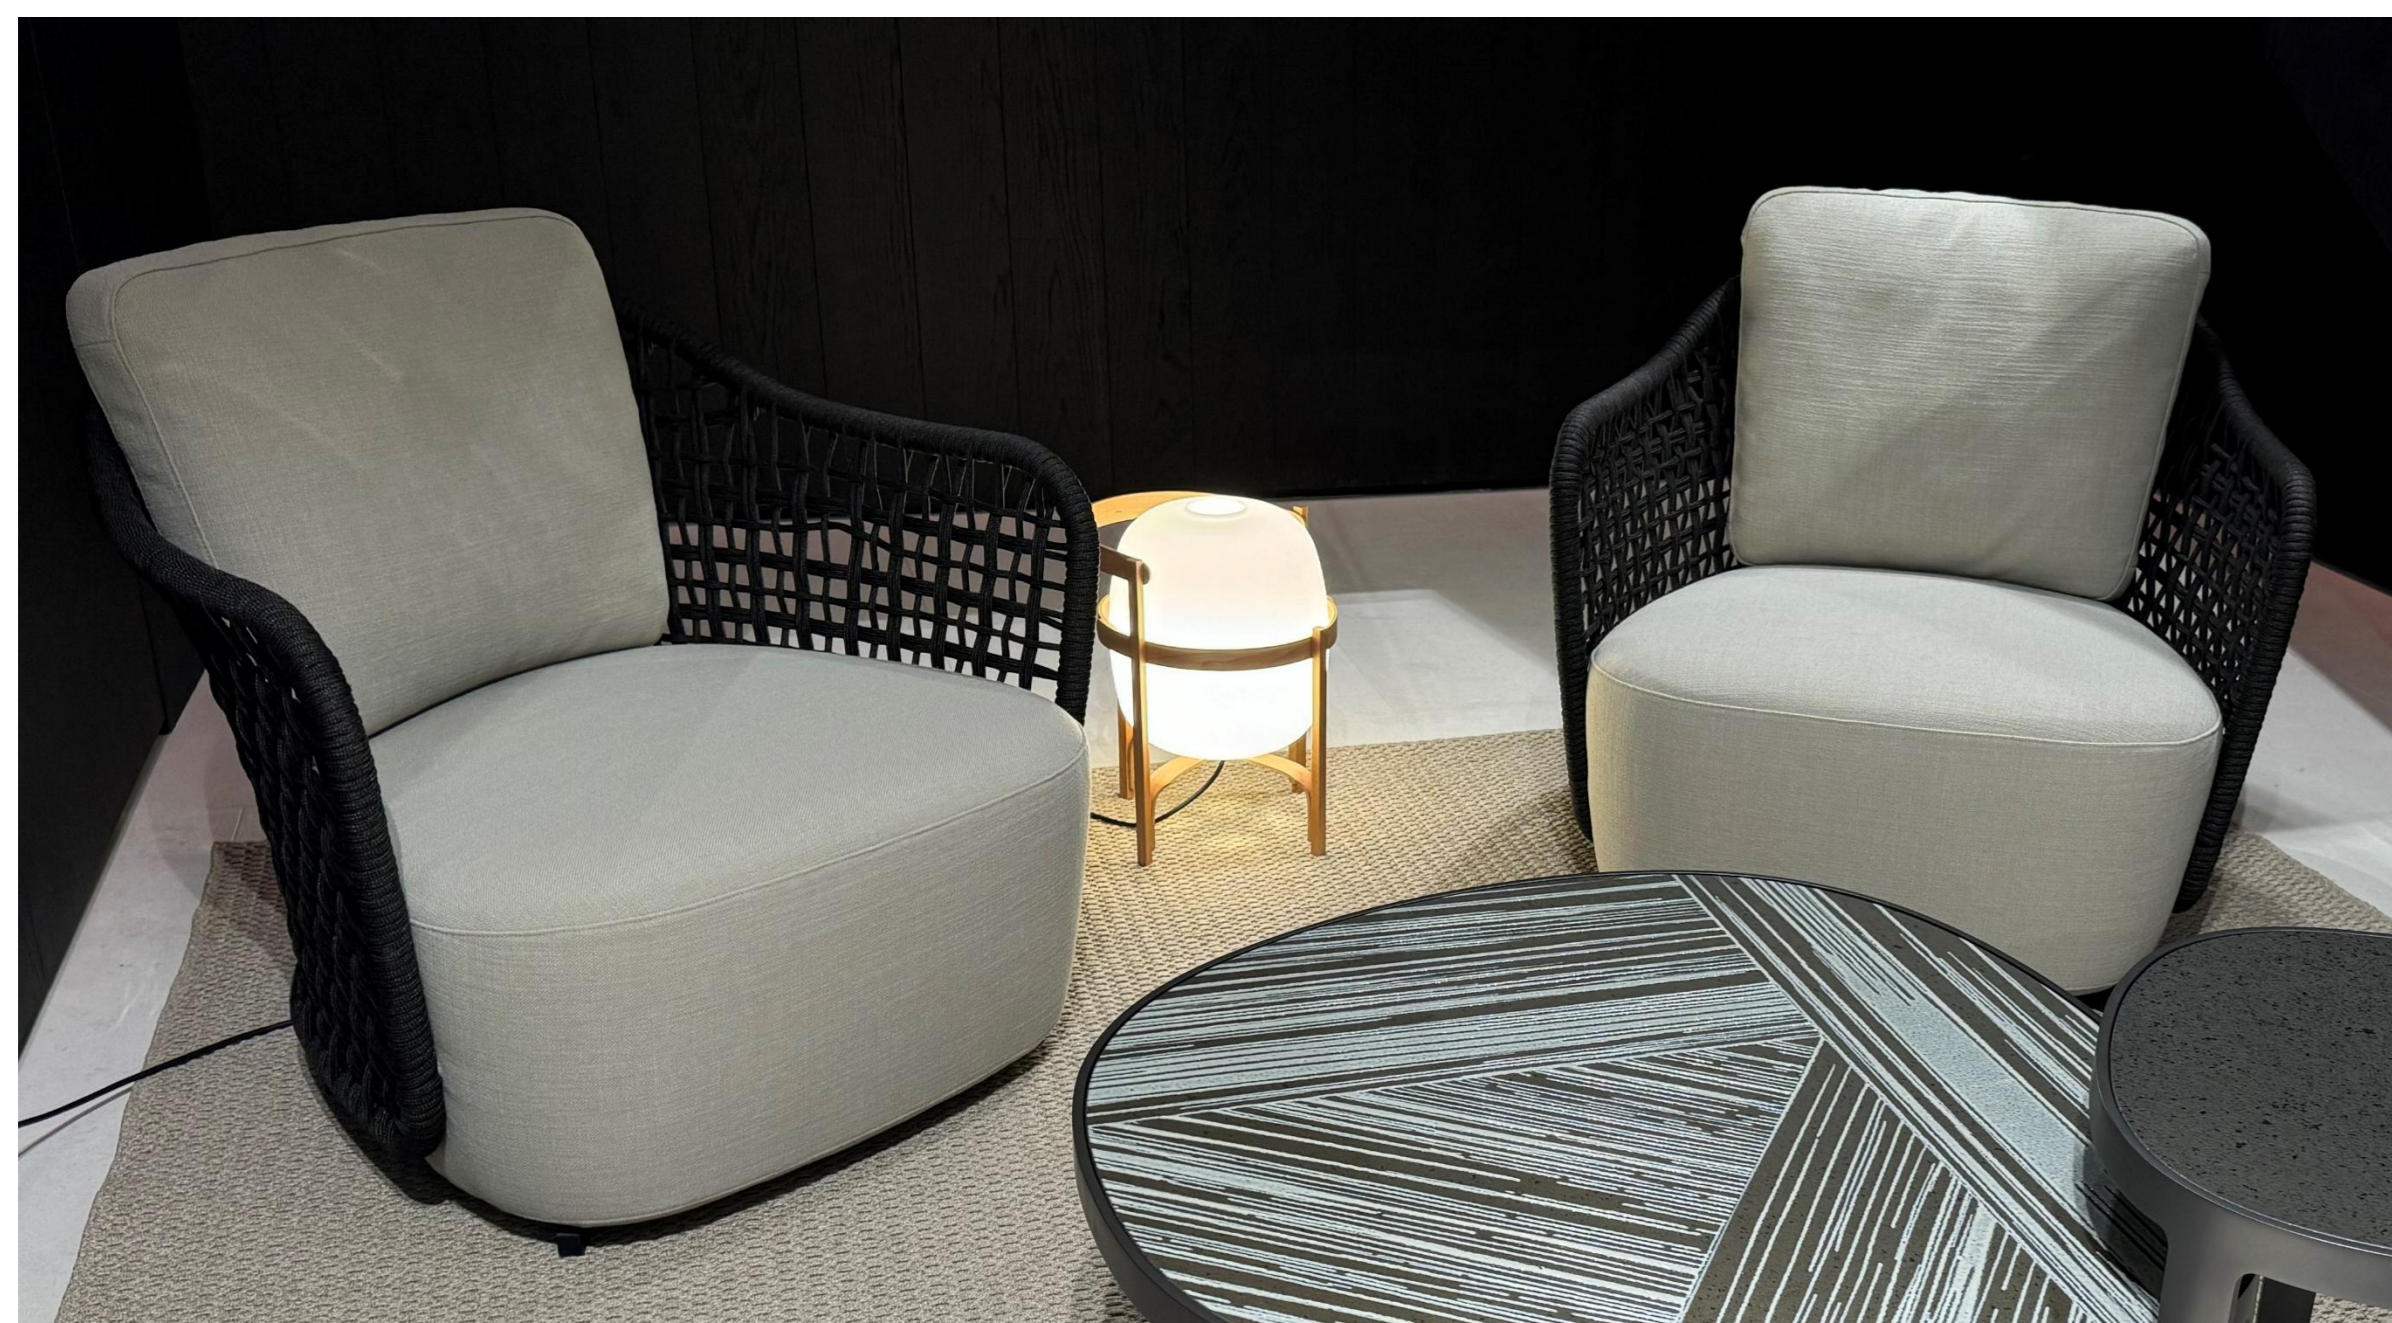

**Mad Mad Out Armchair with Backrest Cushion
By Marcel Wanders**

Dims: 805 x 830 x 740mmH
Table Top Finish: G-Karif 03 Sabbia
Structure Finish: Mad Out Dark Brown

Retail price: £5,495.16 inc. VAT EACH
Sale price: £4,121.37 inc. VAT EACH
ST 3823 & 3824 (for the cushions)