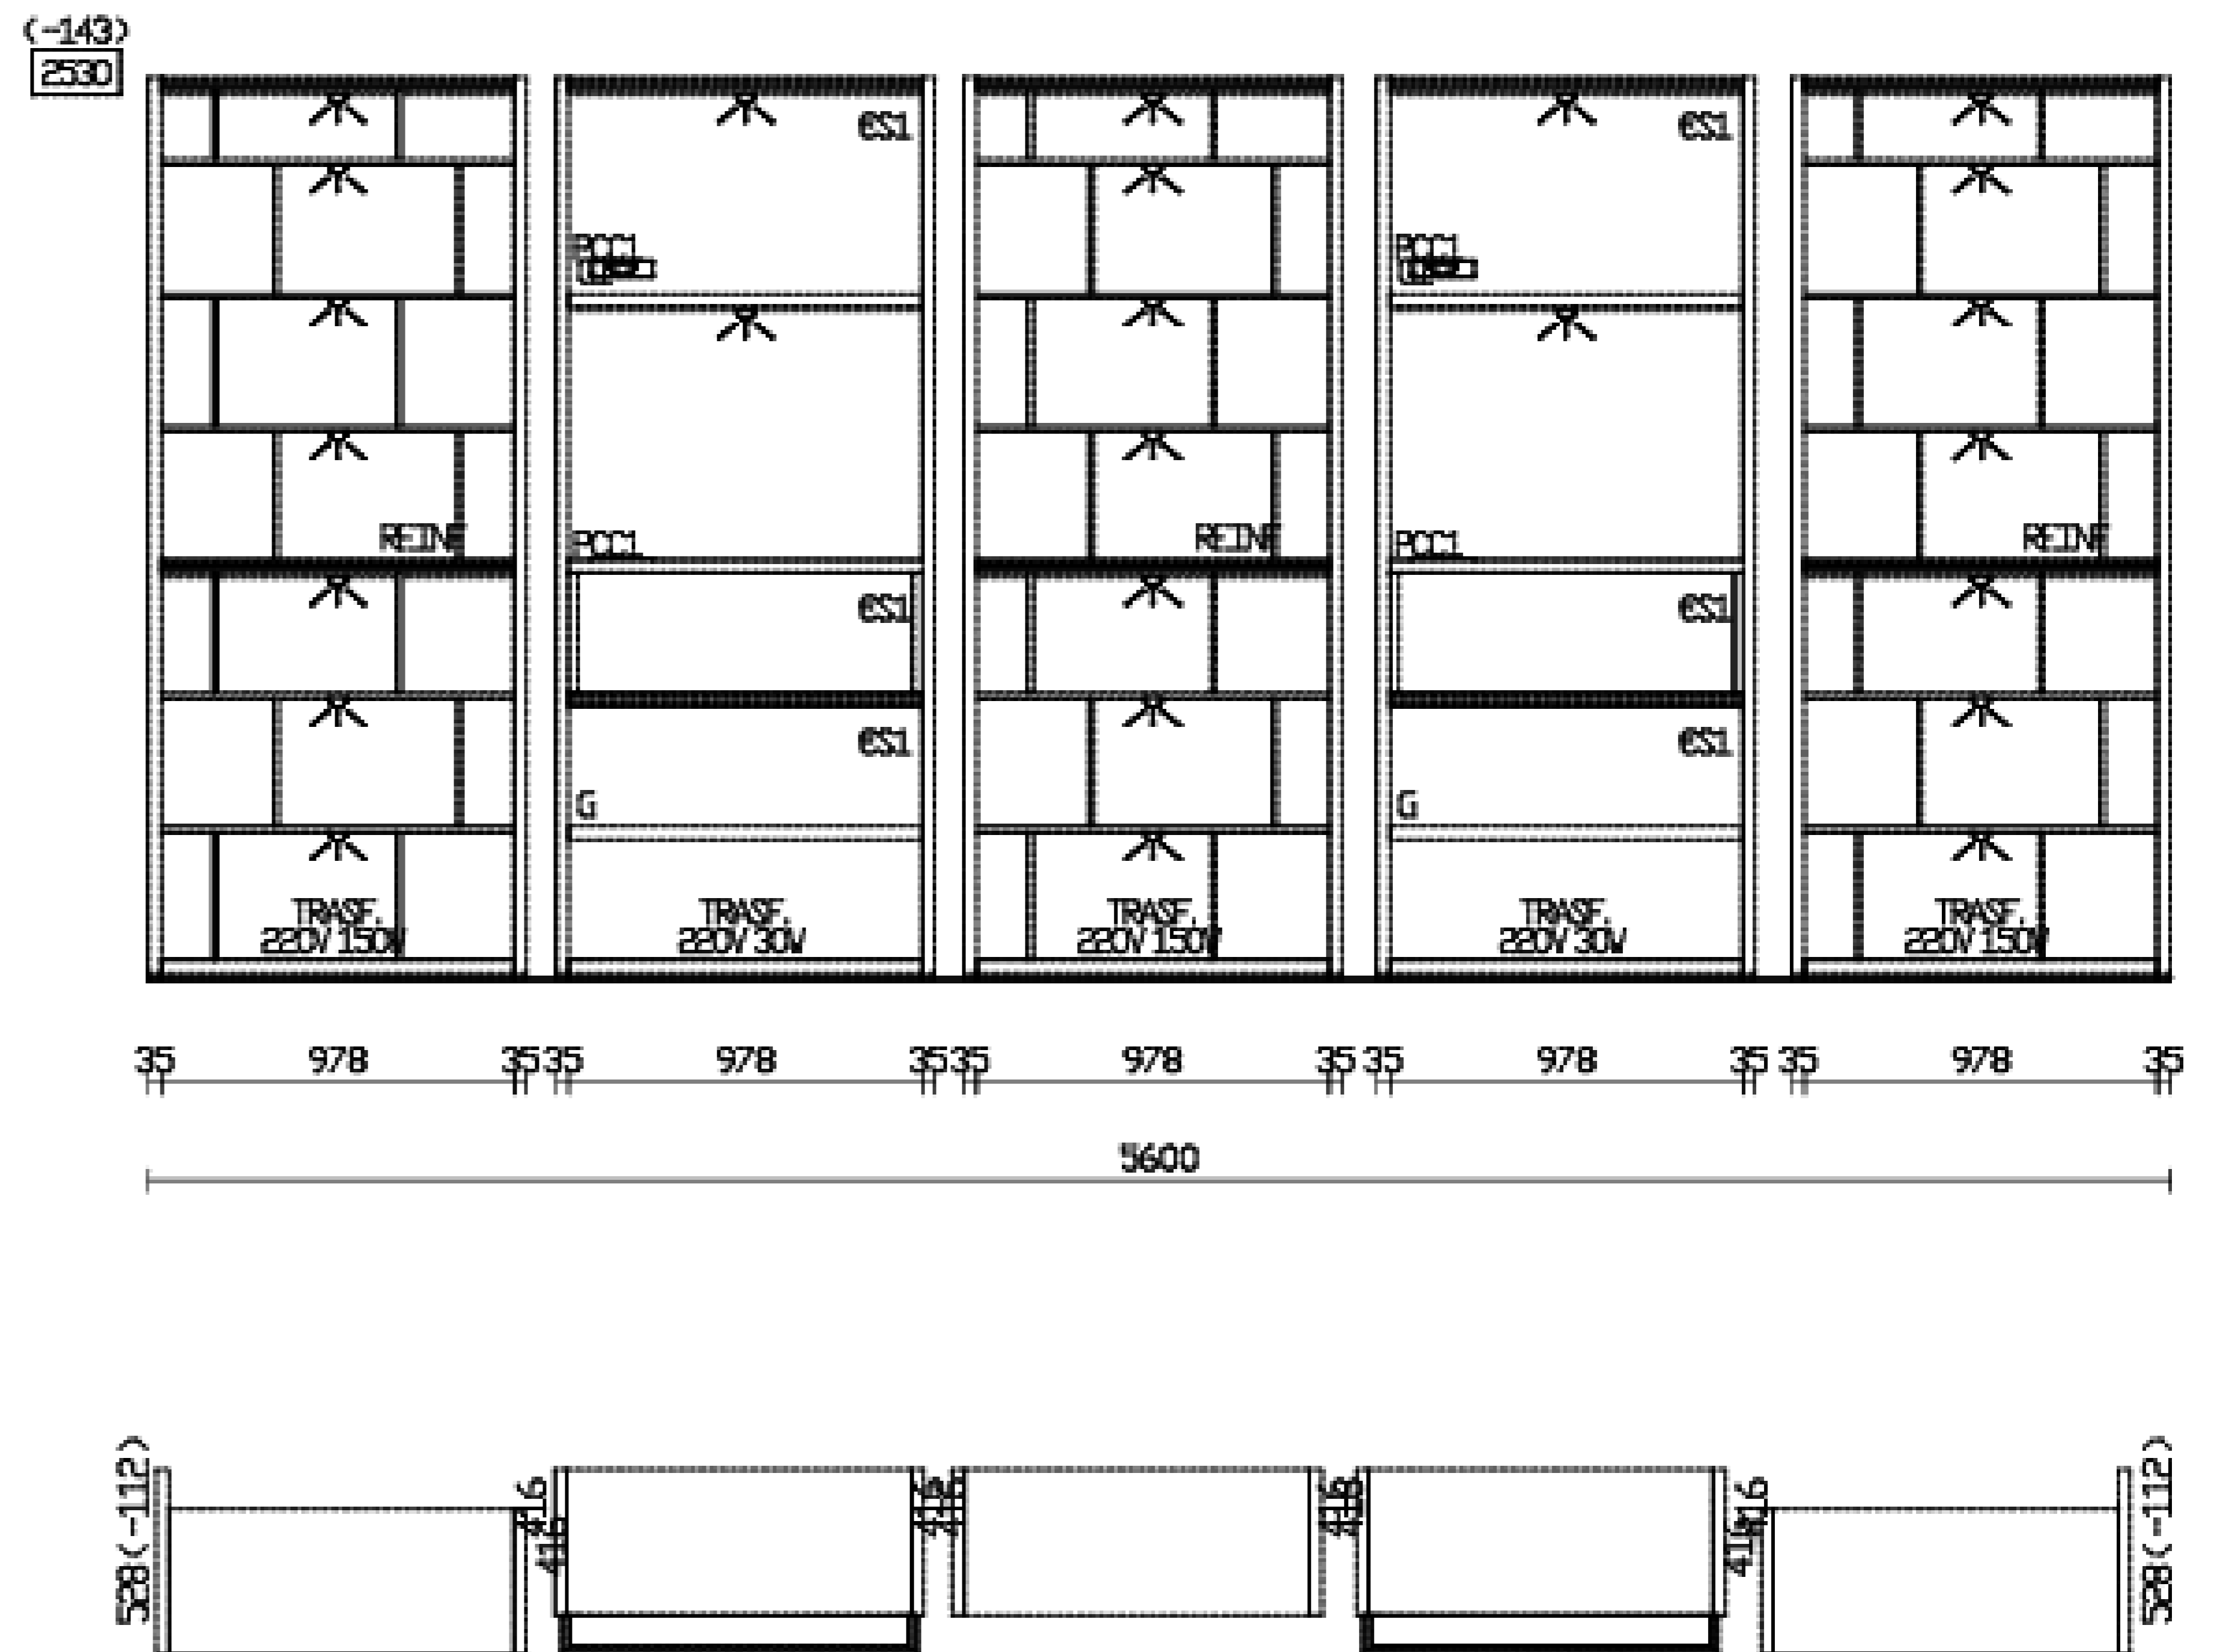

Wall System

Dims: 5240 x 528/416 x 2673mmH

Description:

Flap doors, sides/shelves in Oak Spessart;

Back panes: Oak Spessart and mat Canapa 35;

Unit / Grids / Hanging shelves in metal lacq. Ottone 24

Inserts: Hid 29 Tortora