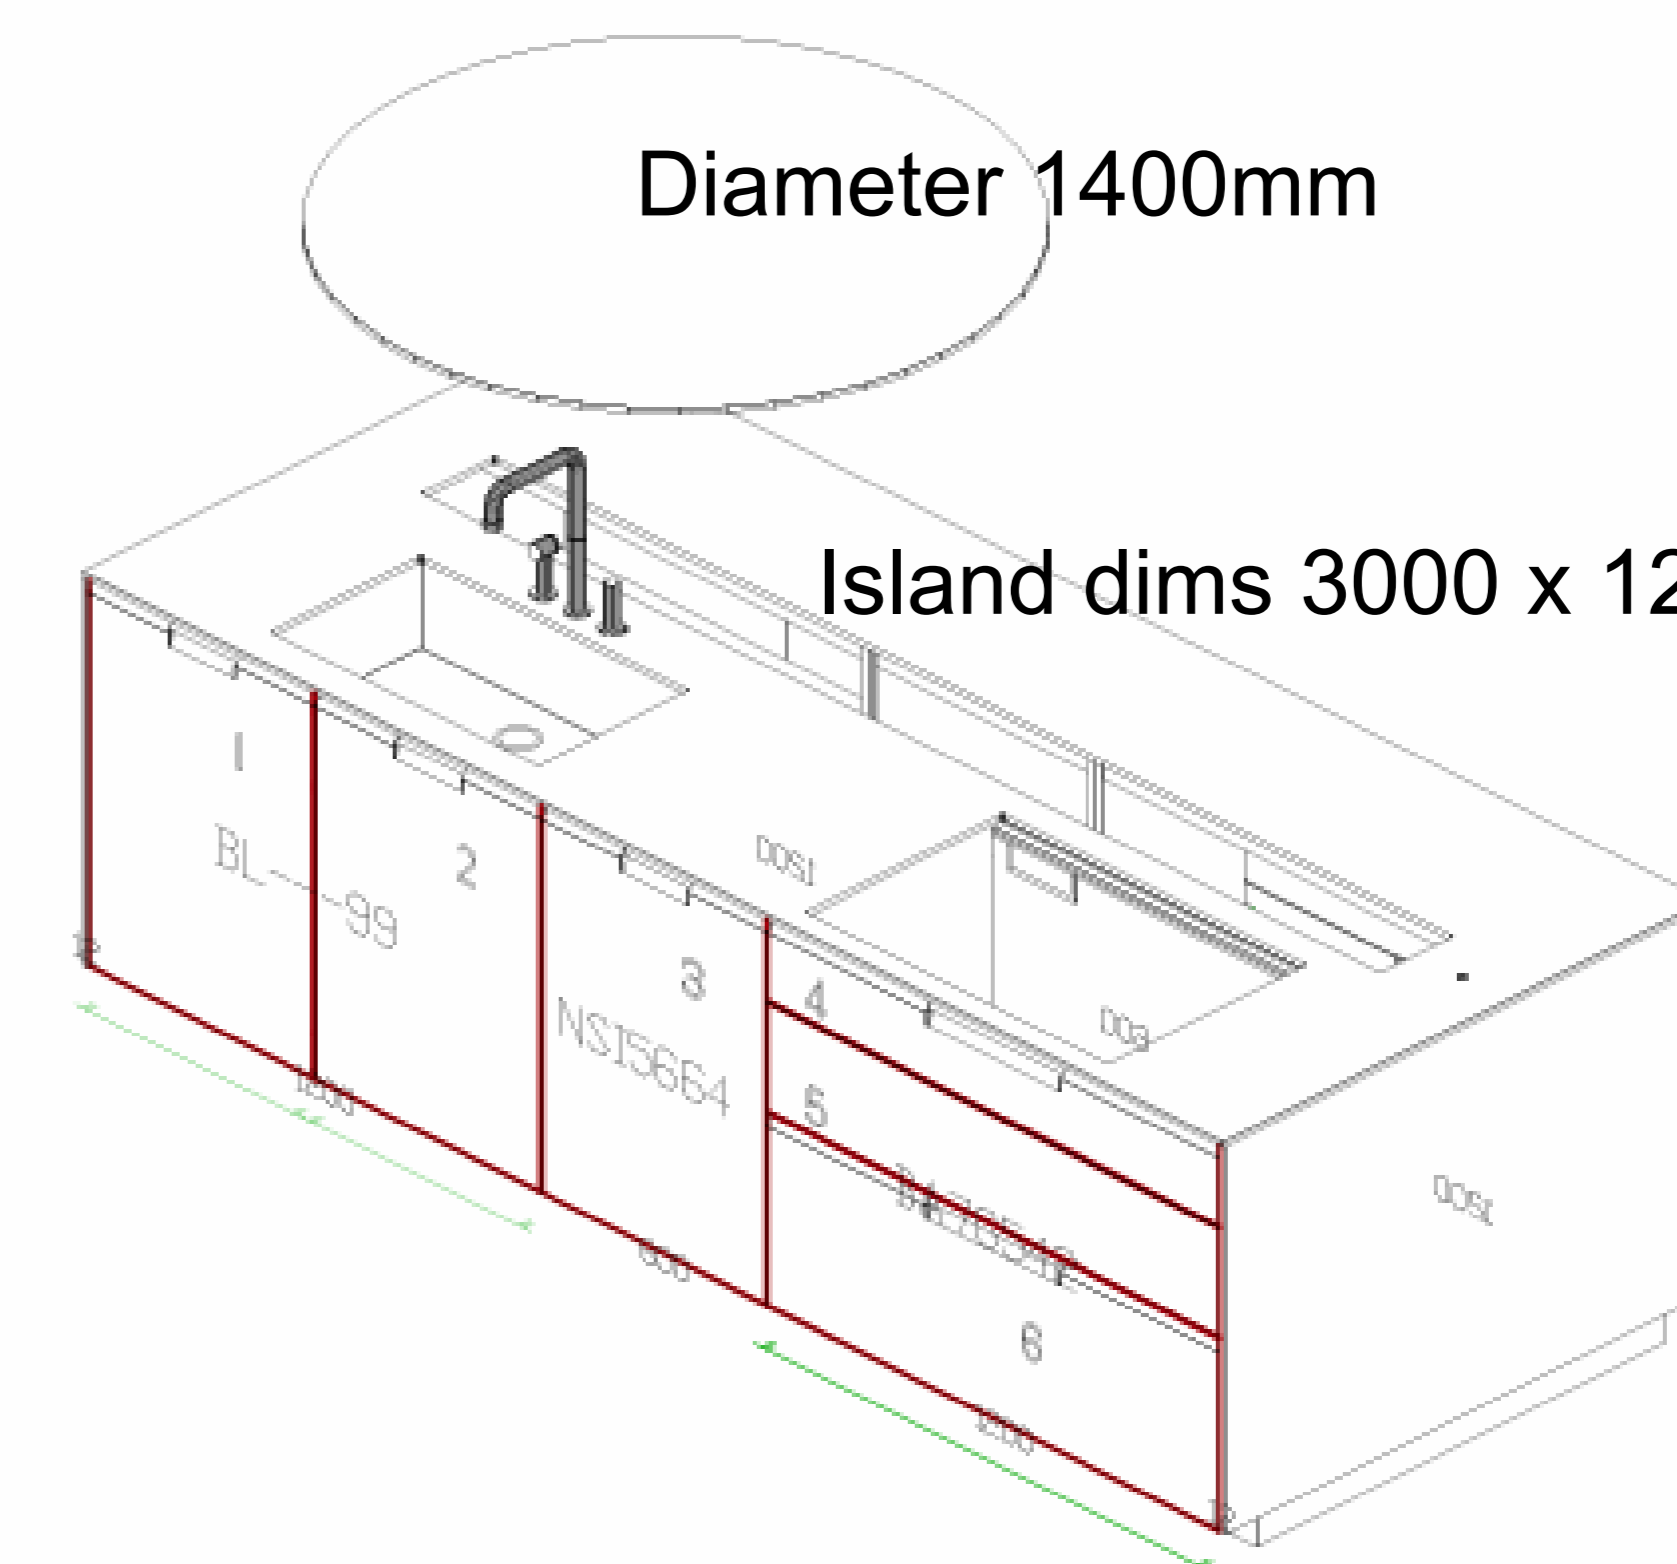

Total Retail Price: £146,794.08 (excluding appliances and shakers)
Sale Price: £110,095.56 (excluding appliances and shakers)
 ST 3486

2400mm wide

2400mm wide

Diameter 1400mm

Island dims 3000 x 1200 x 756mmH