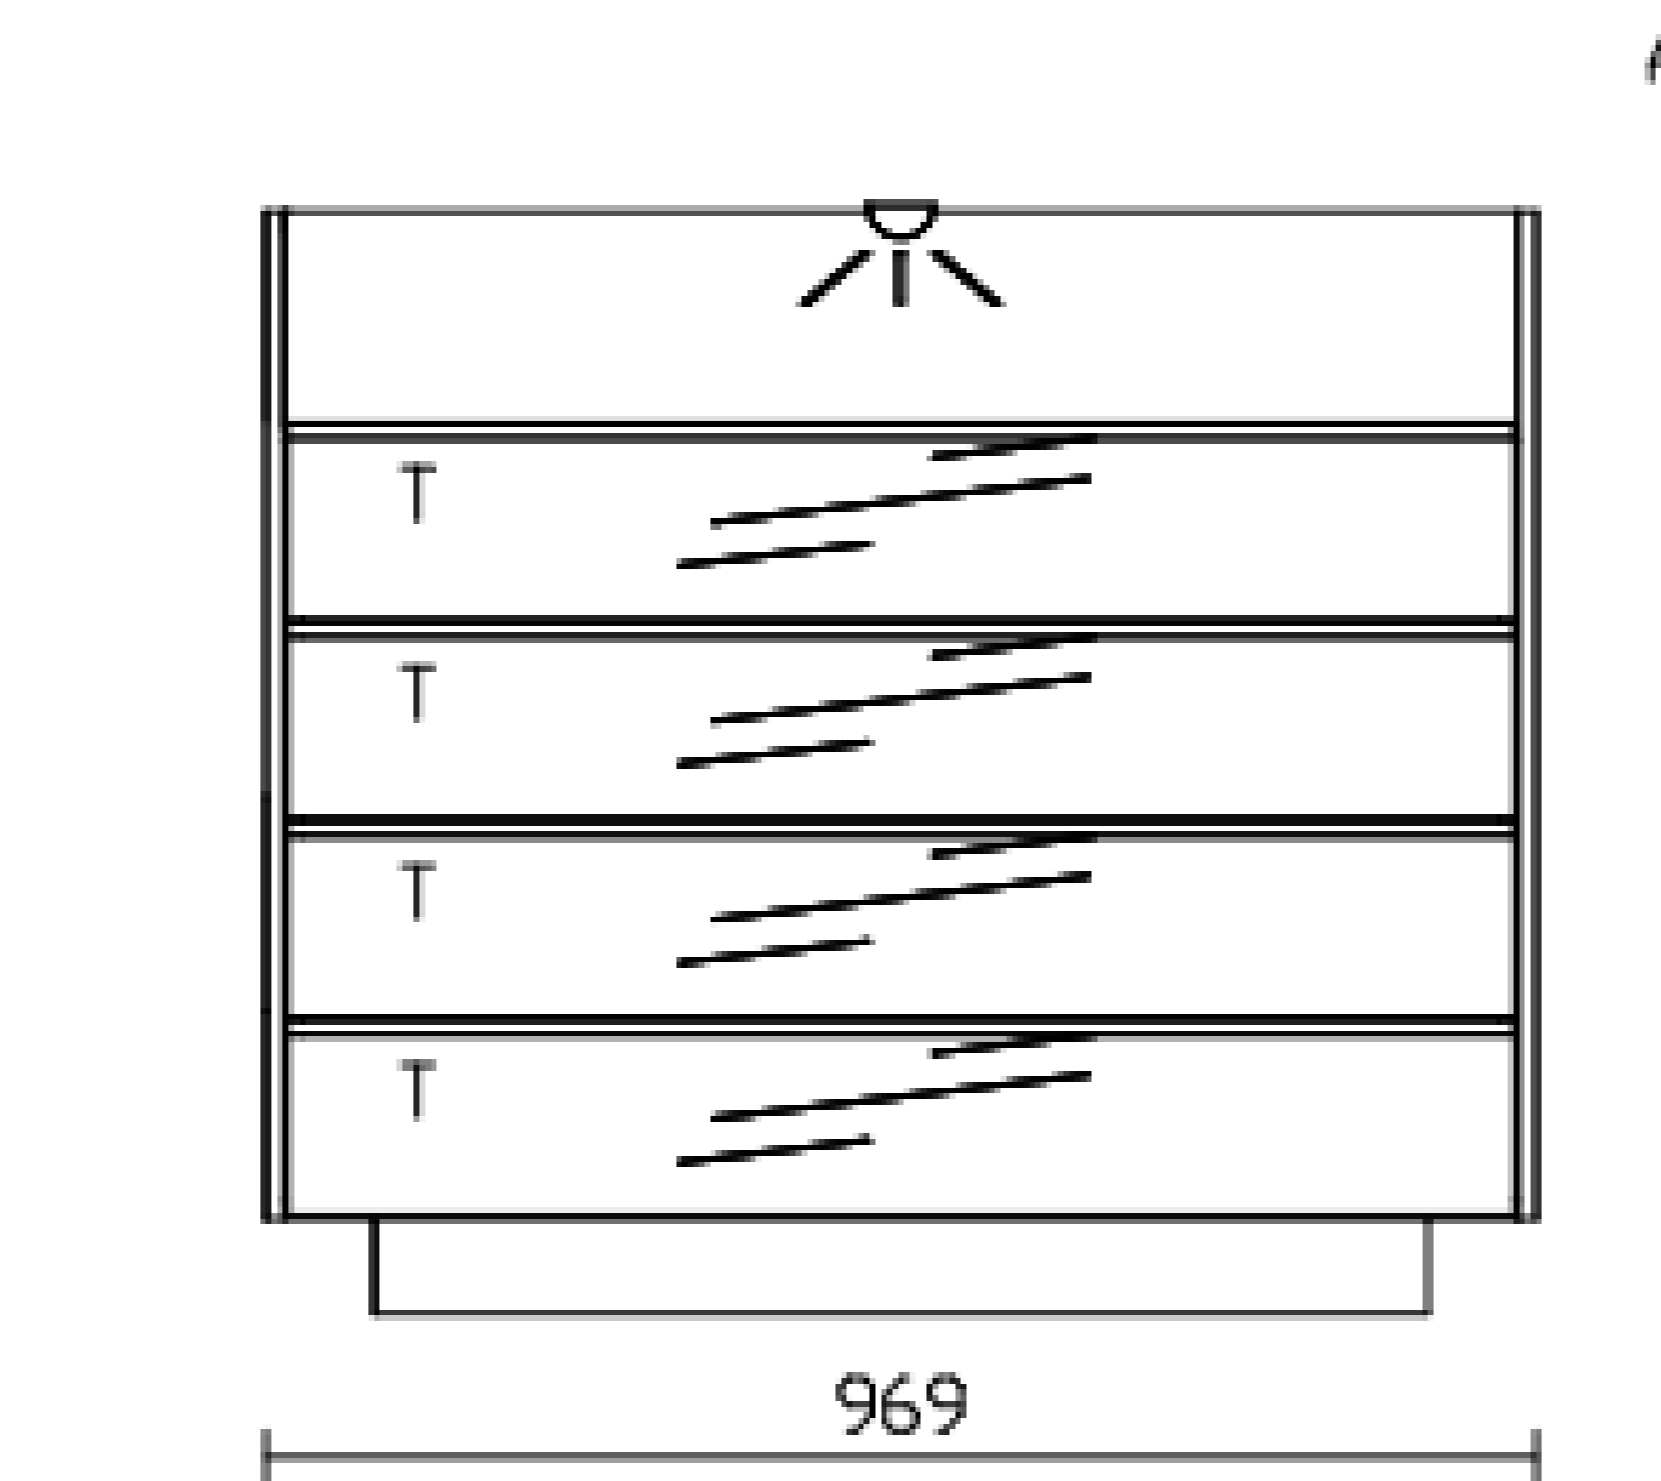

Night System Set up Island

Dimensions: 1415 x 969 x 842 mmH FFL

Finish: Mat Champagne 77

Techno Leather latte

Plinth: Champagne

LED lighting 220V 3000K

Retail Price: £11,790.15 inc. VAT

Sale Price: £8,842.61 inc. VAT