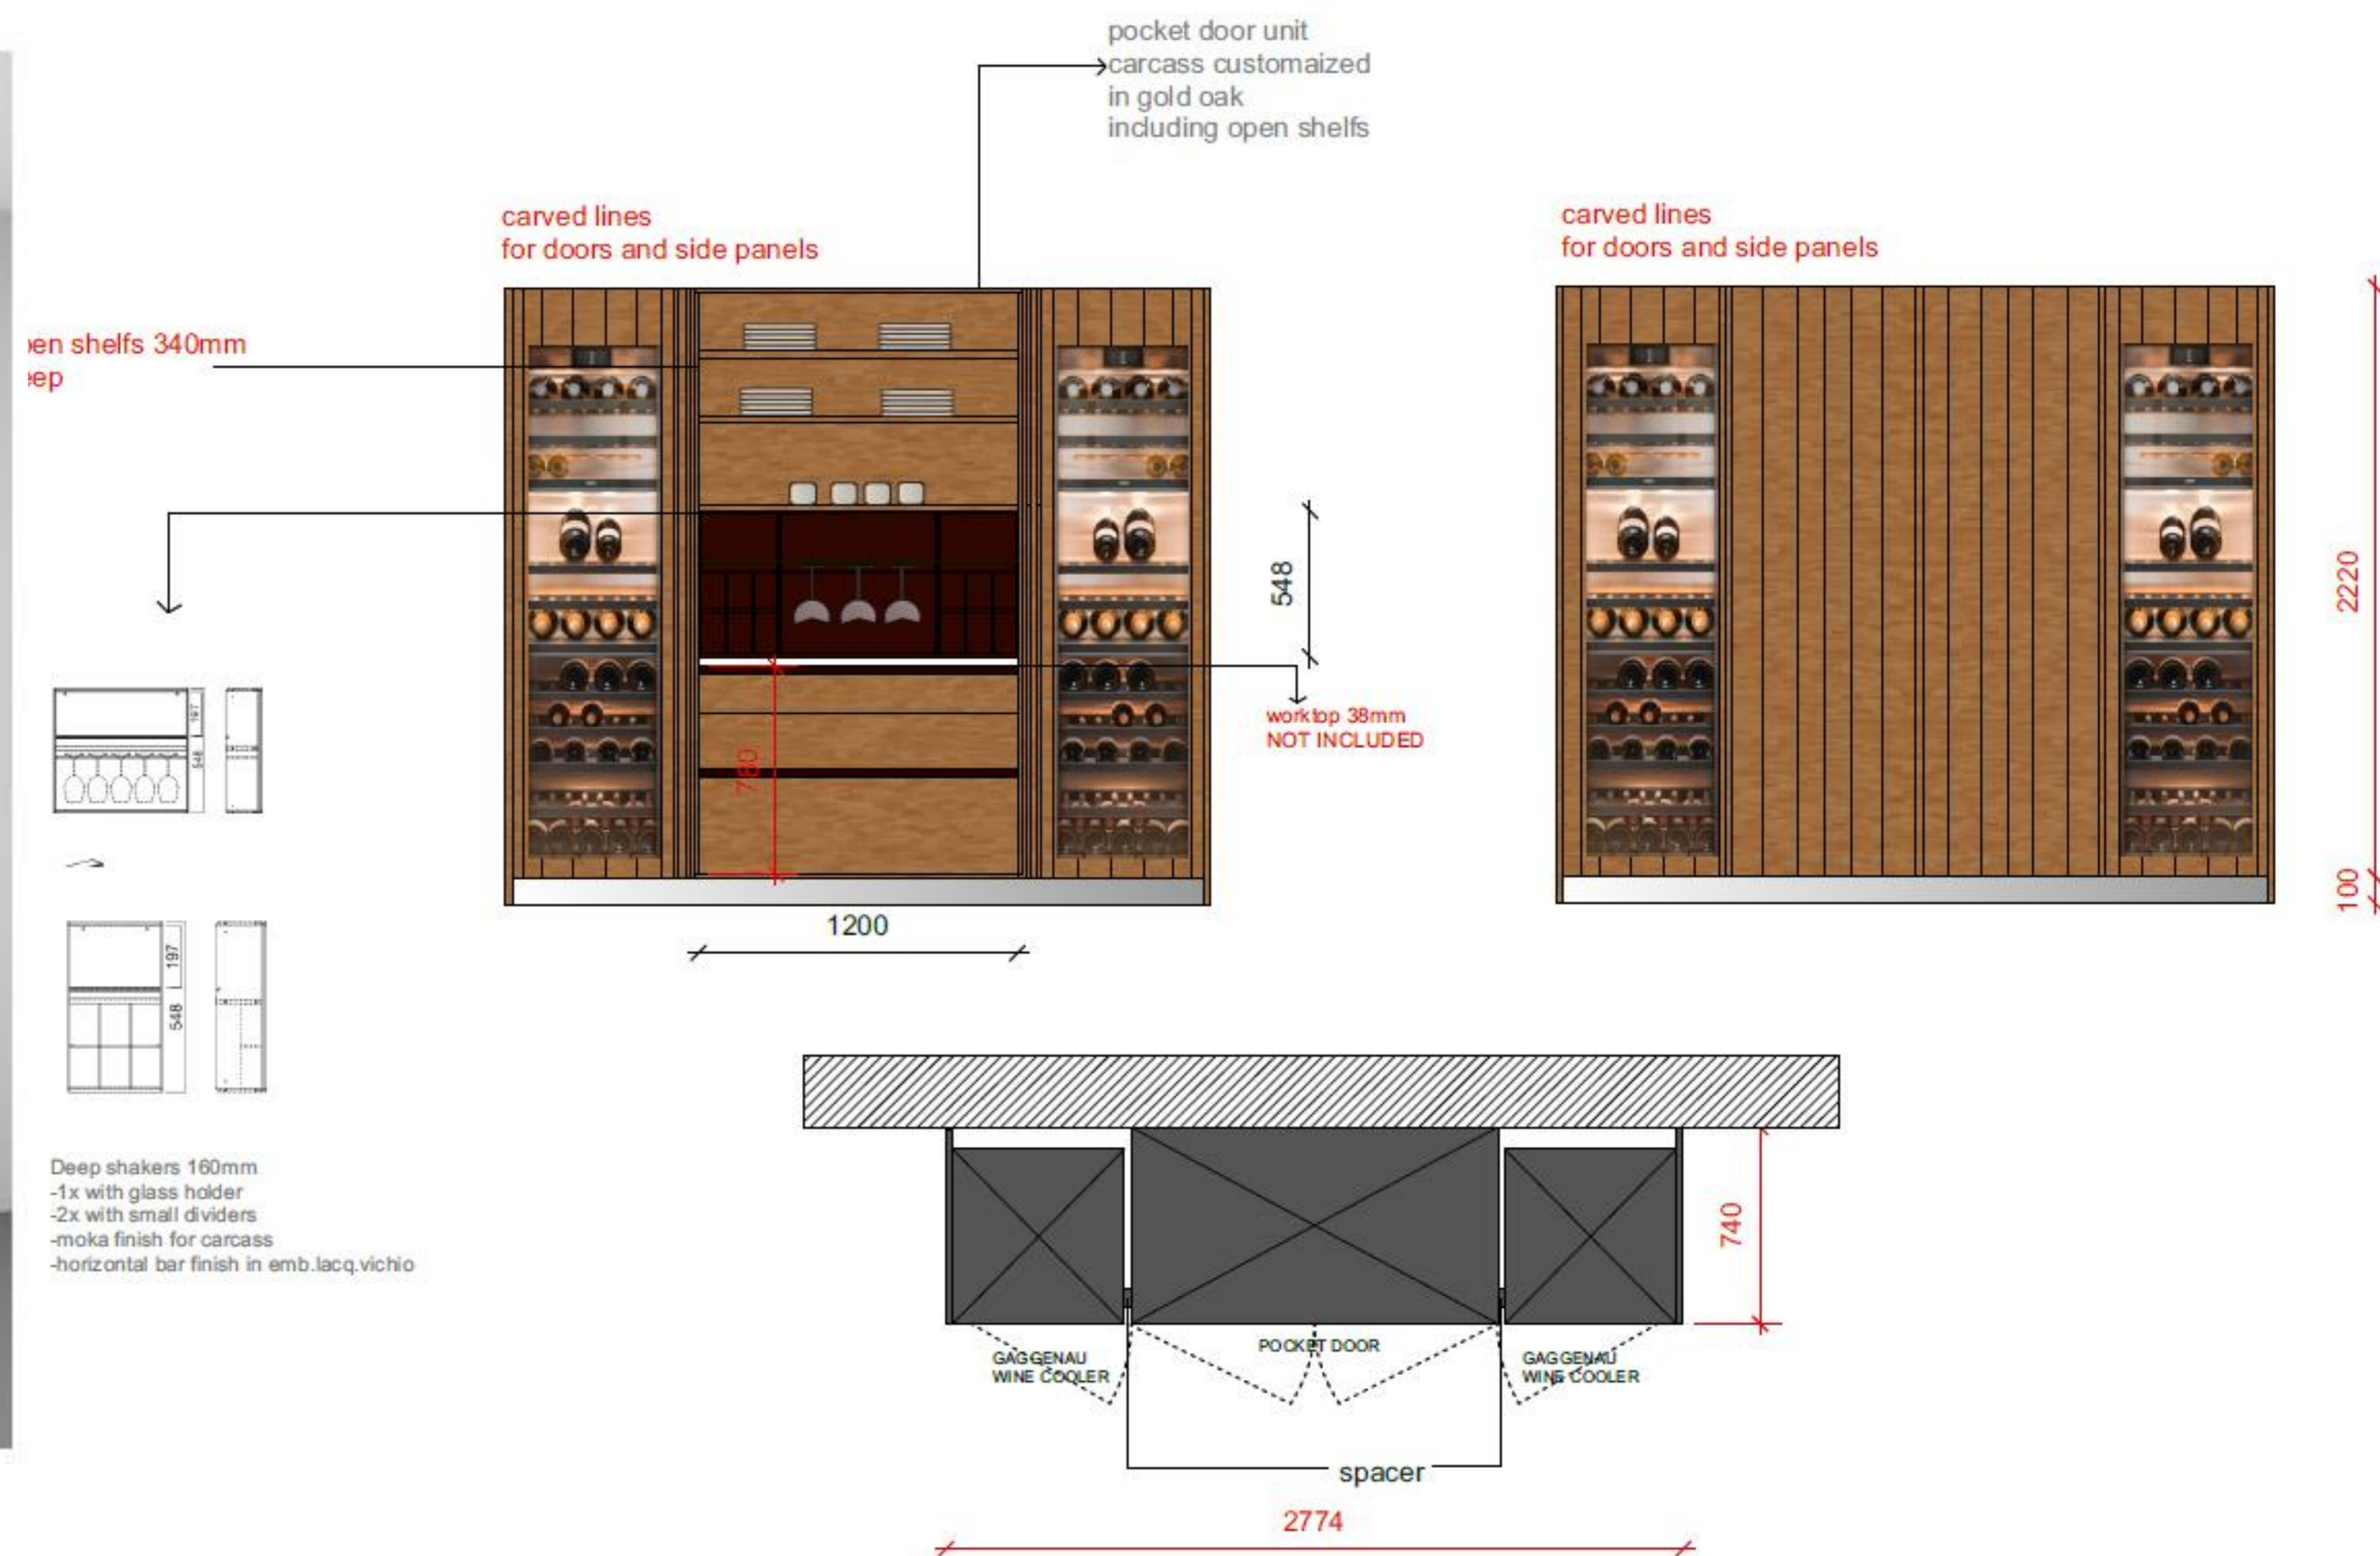

KITCHENS

Artex Kitchen

Dims: 2774mmW (overall width) x 740mmD x 2220mmH
Structure Finishes: Gold oak with carved lines;
Interior pocket door and shelves in Gold Oak;
Shakers in embossed Lacquer Moka, horizontal bars in embossed Lacquer Vichio;
Plinth is in stainless steel finish.

INCLUDING: 2 x Gaggenau 400 series Vario wine cooler with glass door
Dims: 610mmW x 2130.40mmH [RW466365]
WORKTOP IS NOT INCLUDED (38mm required)

Sale Price: £56,052.00 inc. VAT
ST 3688