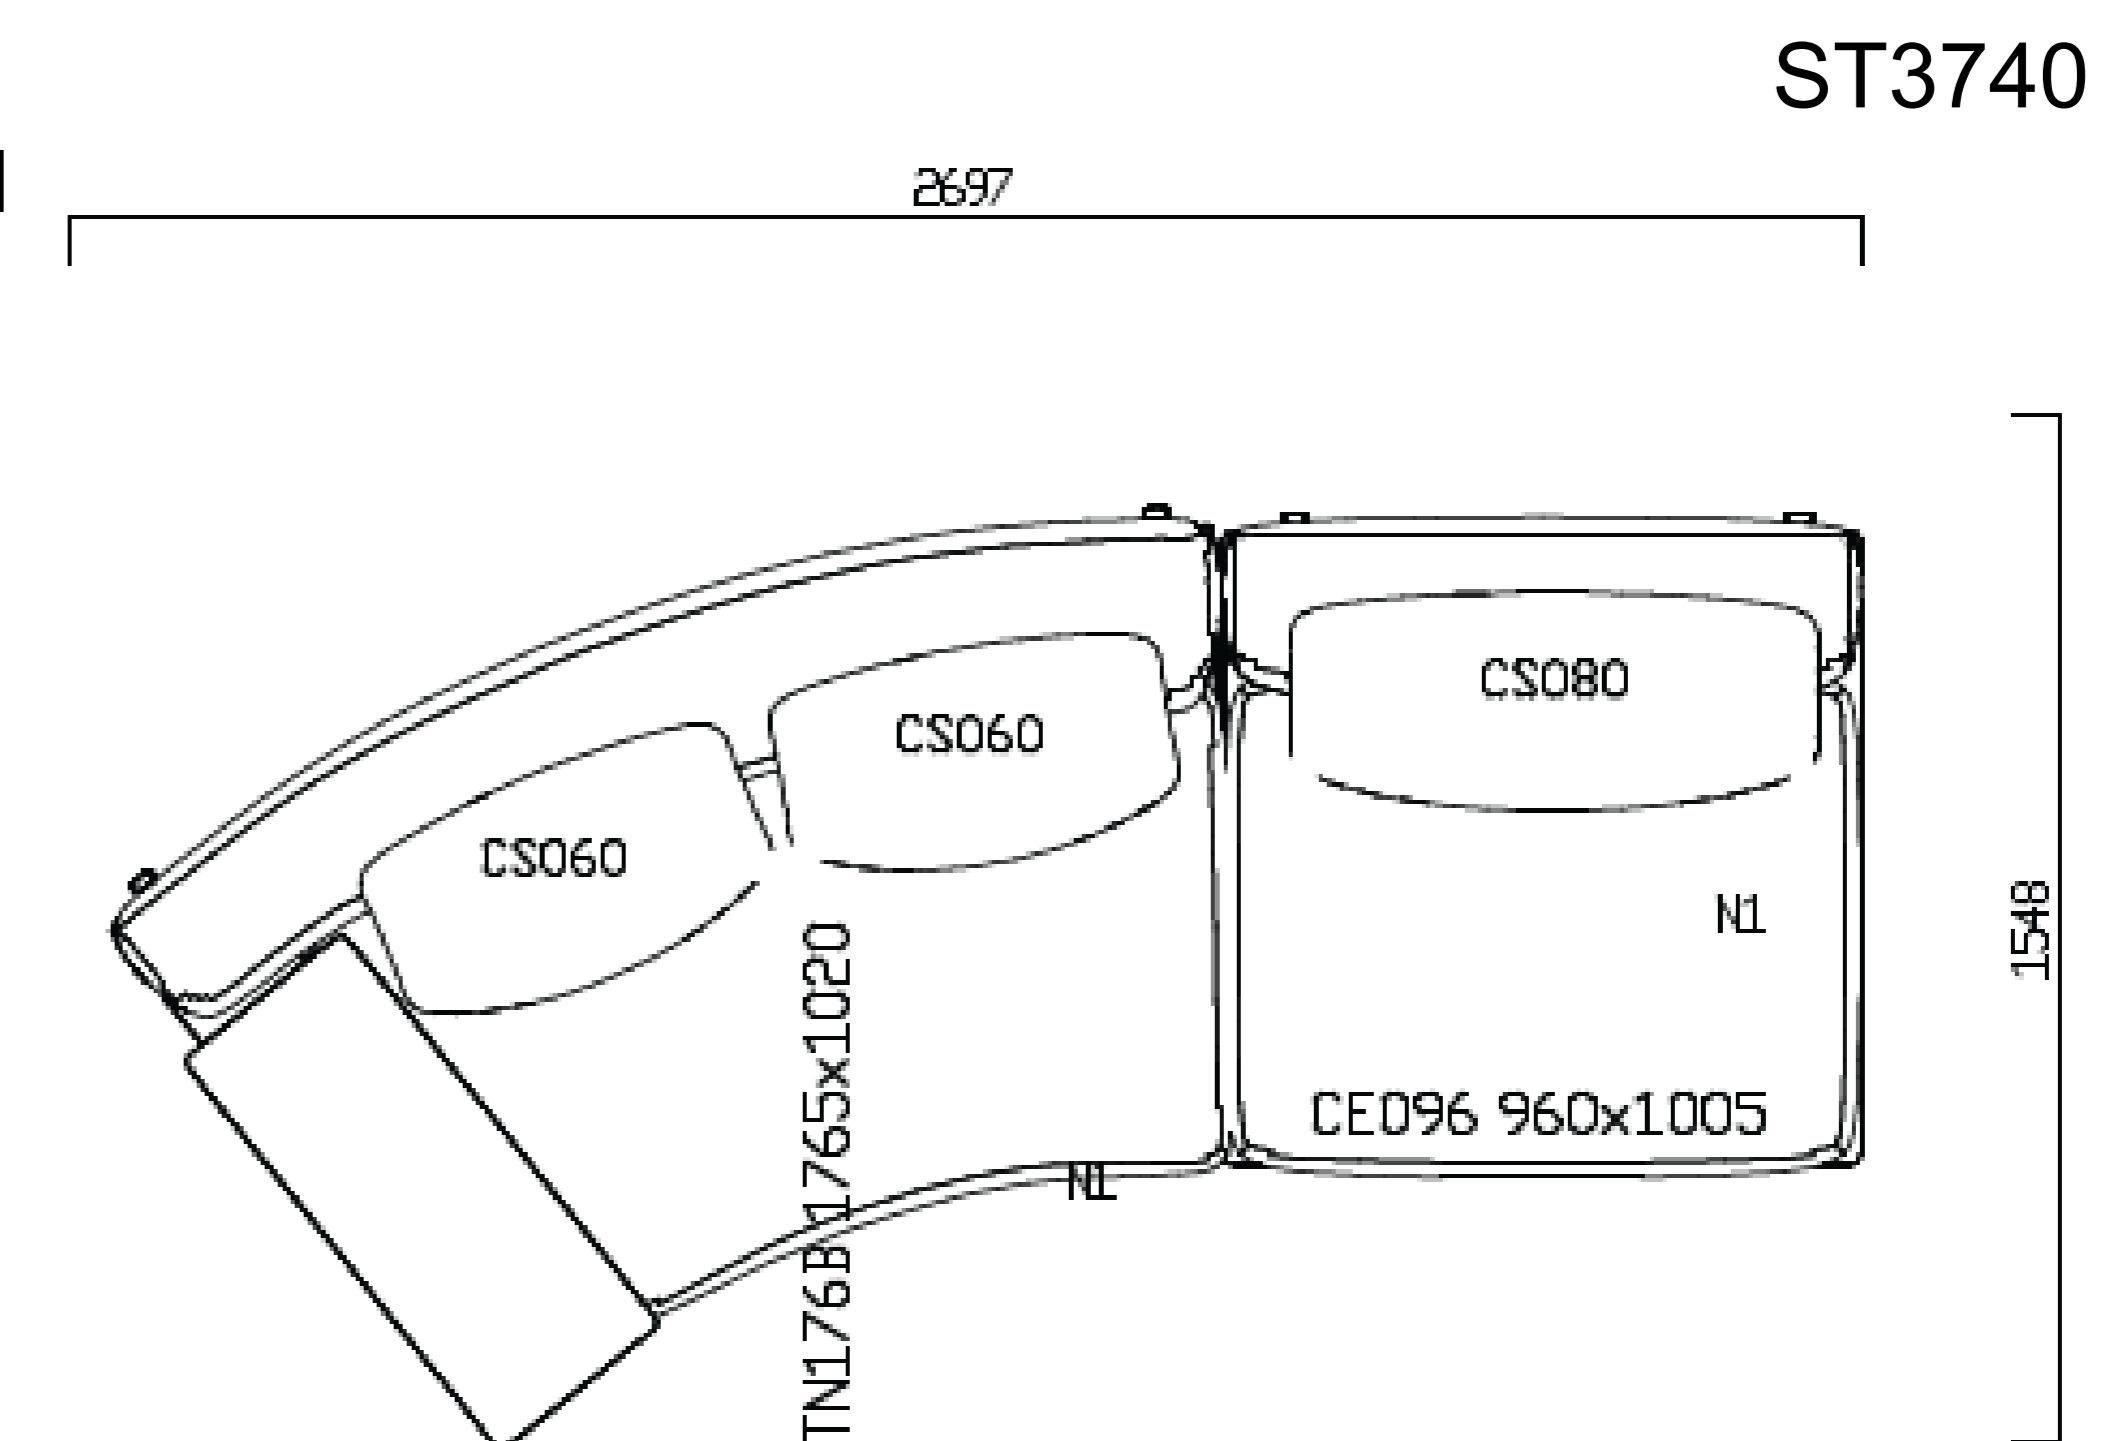

SOFAS

Dims: 5405 x 2810 x 650 mmH, Upholstered in Cat. D-Kiala 02 Champagne, Hide Parts 07 Castagna, Feet Mat Brown Nickel (optional cushions below inc. VAT)

Brera Standard Backrest Cushion IBMCS060 600 x 480 in D-KIALA 02 Champagne	£ 601.68 each
Brera Standard Backrest Cushion IBMCS080 800 x 480 in D-KIALA 02 Champagne	£ 674.82 each
Double "C" Shaped Cushion In Feather ICUC02C 500 x 500 in D-KIALA 02 Champagne	£ 483.00 each
Double "C" Shaped Cushion In Feather ICUC02C 500 x 500 in M-JANAKI 01 Avorio	£ 701.04 each

Retail price:

£ 33,790.35 inc VAT including backrest cushions only ST 3739

£ 20,042.55 inc VAT including backrest cushions only ST 3740

Sale price:

£ 28,721.80 inc VAT including backrest cushions only ST 3739

£ 17,036.17 inc VAT including backrest cushions only ST 3740