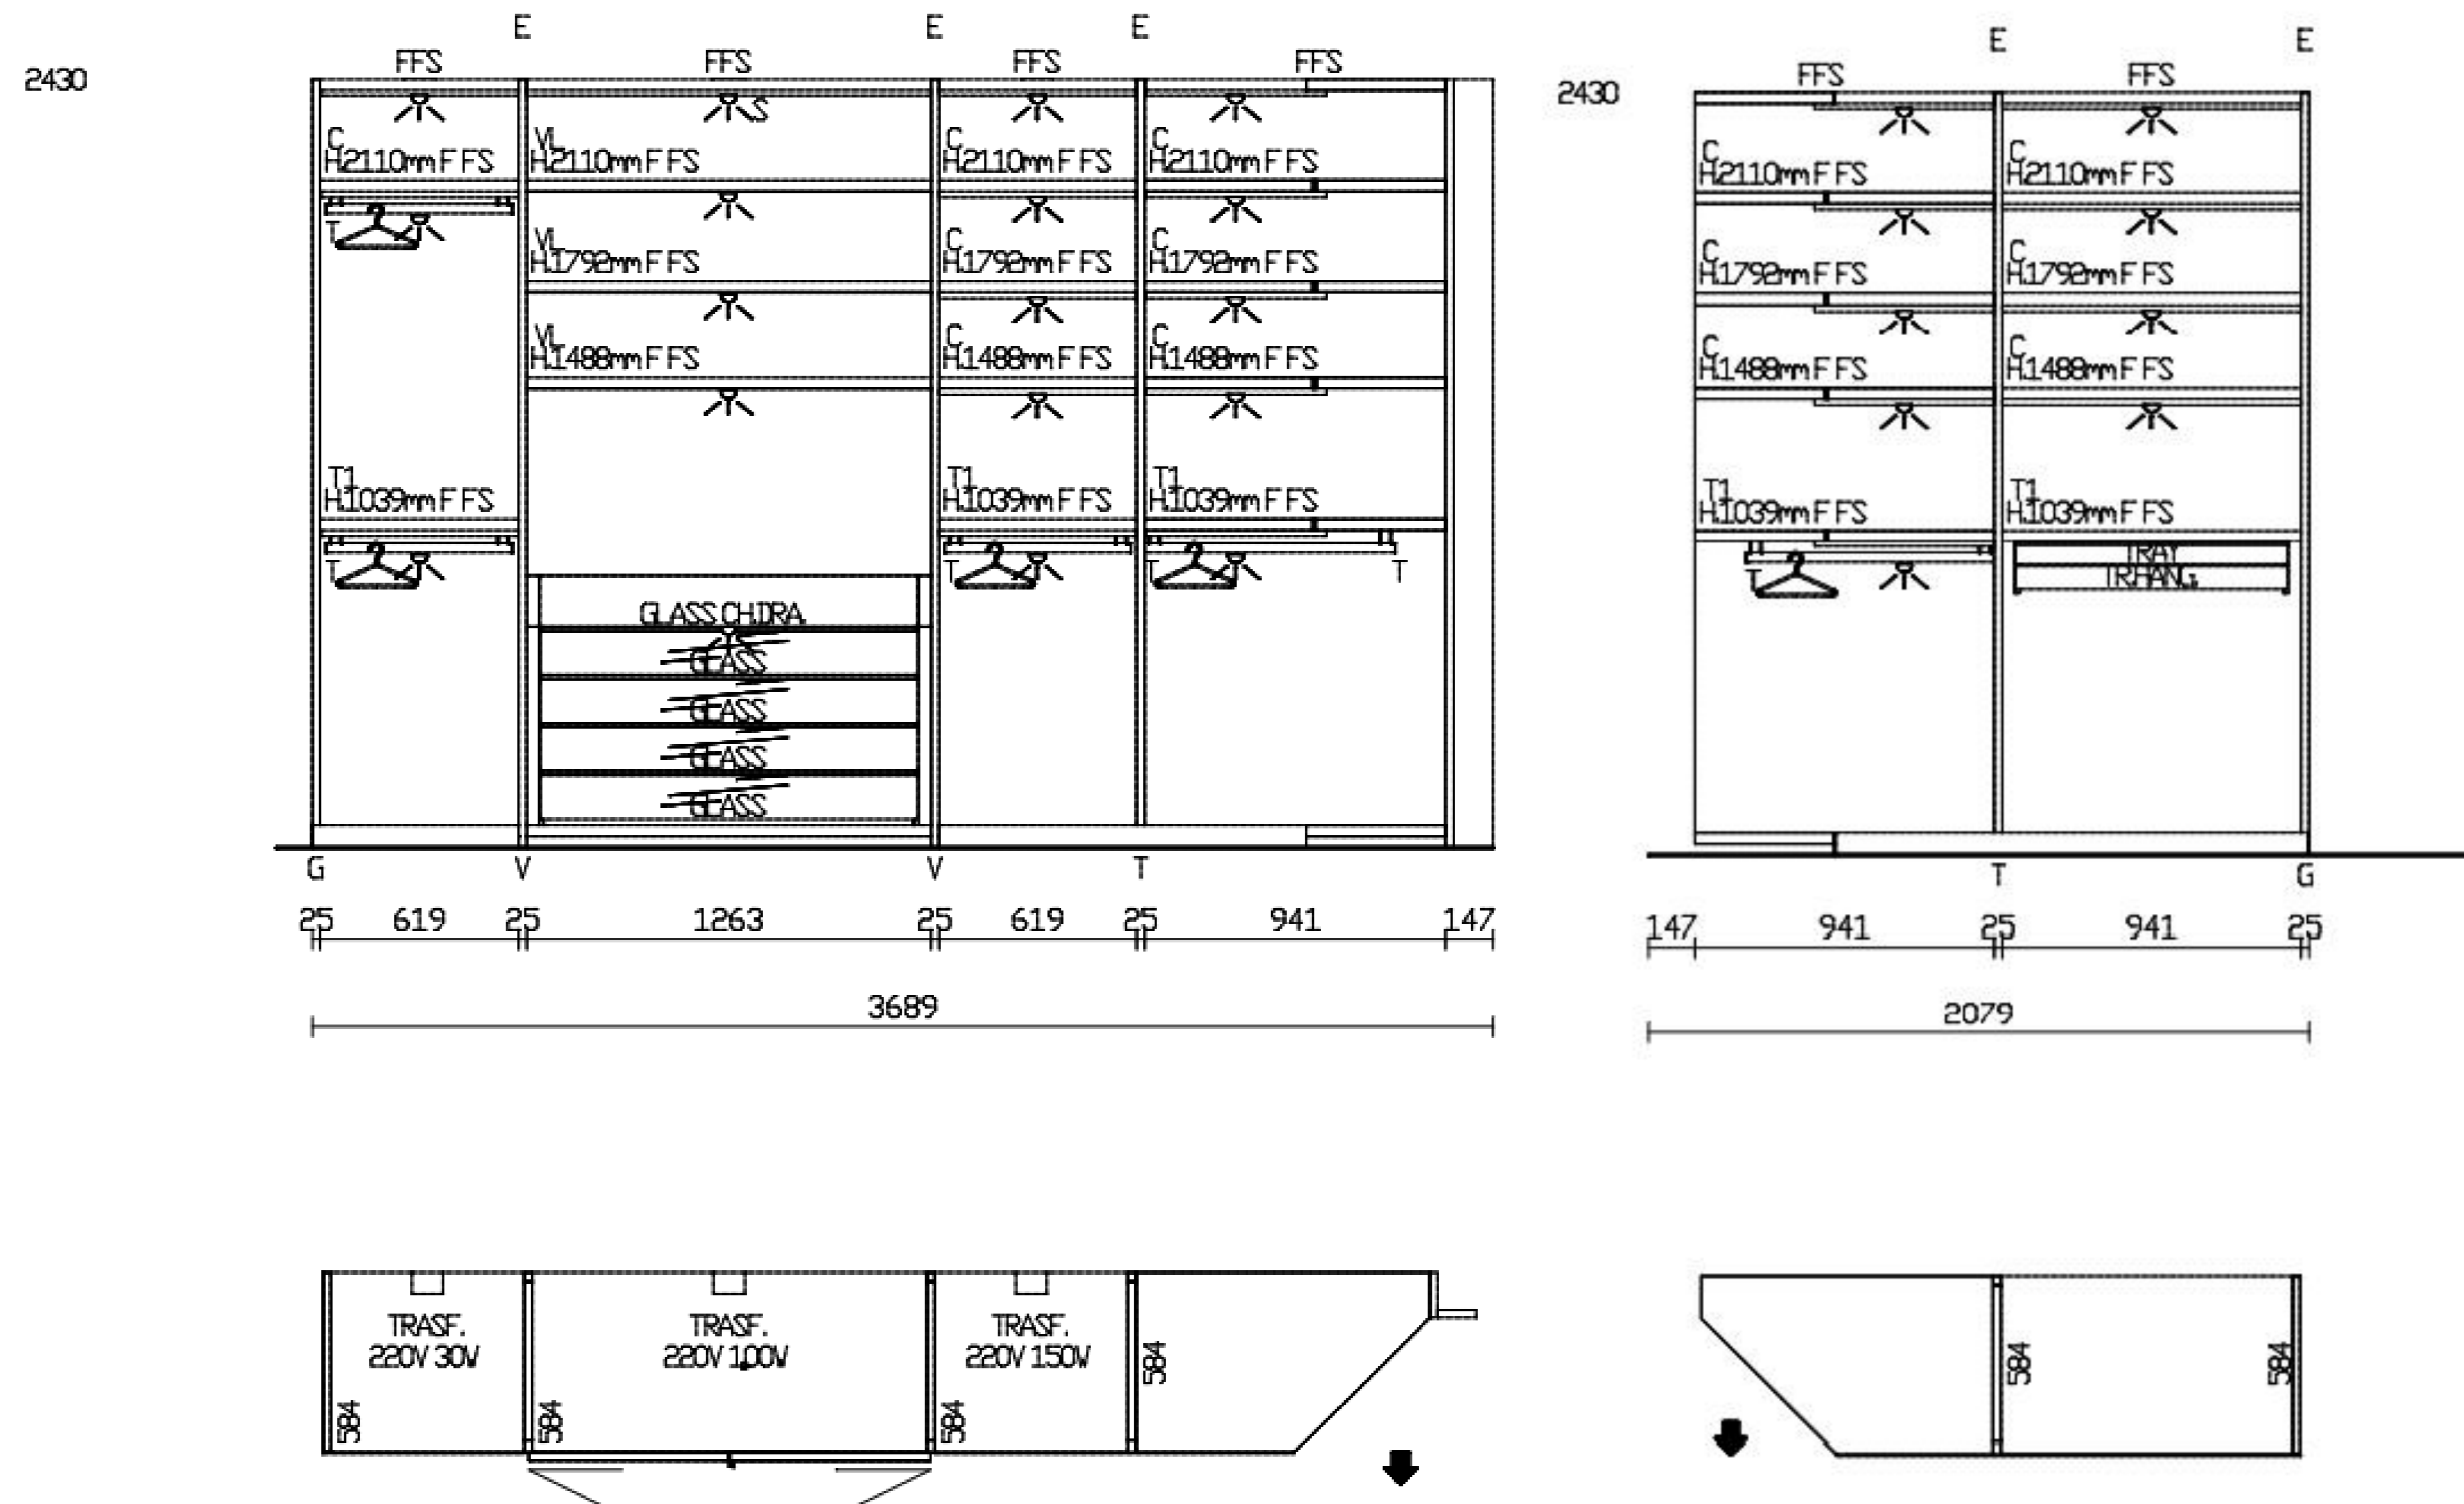

WARDROBE SYSTEM COMPOSITION

Fitted Glass Senzafine Wardrobe

Dimensions: SIDE A 3689 x 614 x 2430 mmH FFL/ SIDE B 2079x614x2430mmH FFL

Doors Model: 5000 CLEAR/REFLECT.GLASS

Door Handle: Fitted

Back Panel: Mel skin Mat latte 25