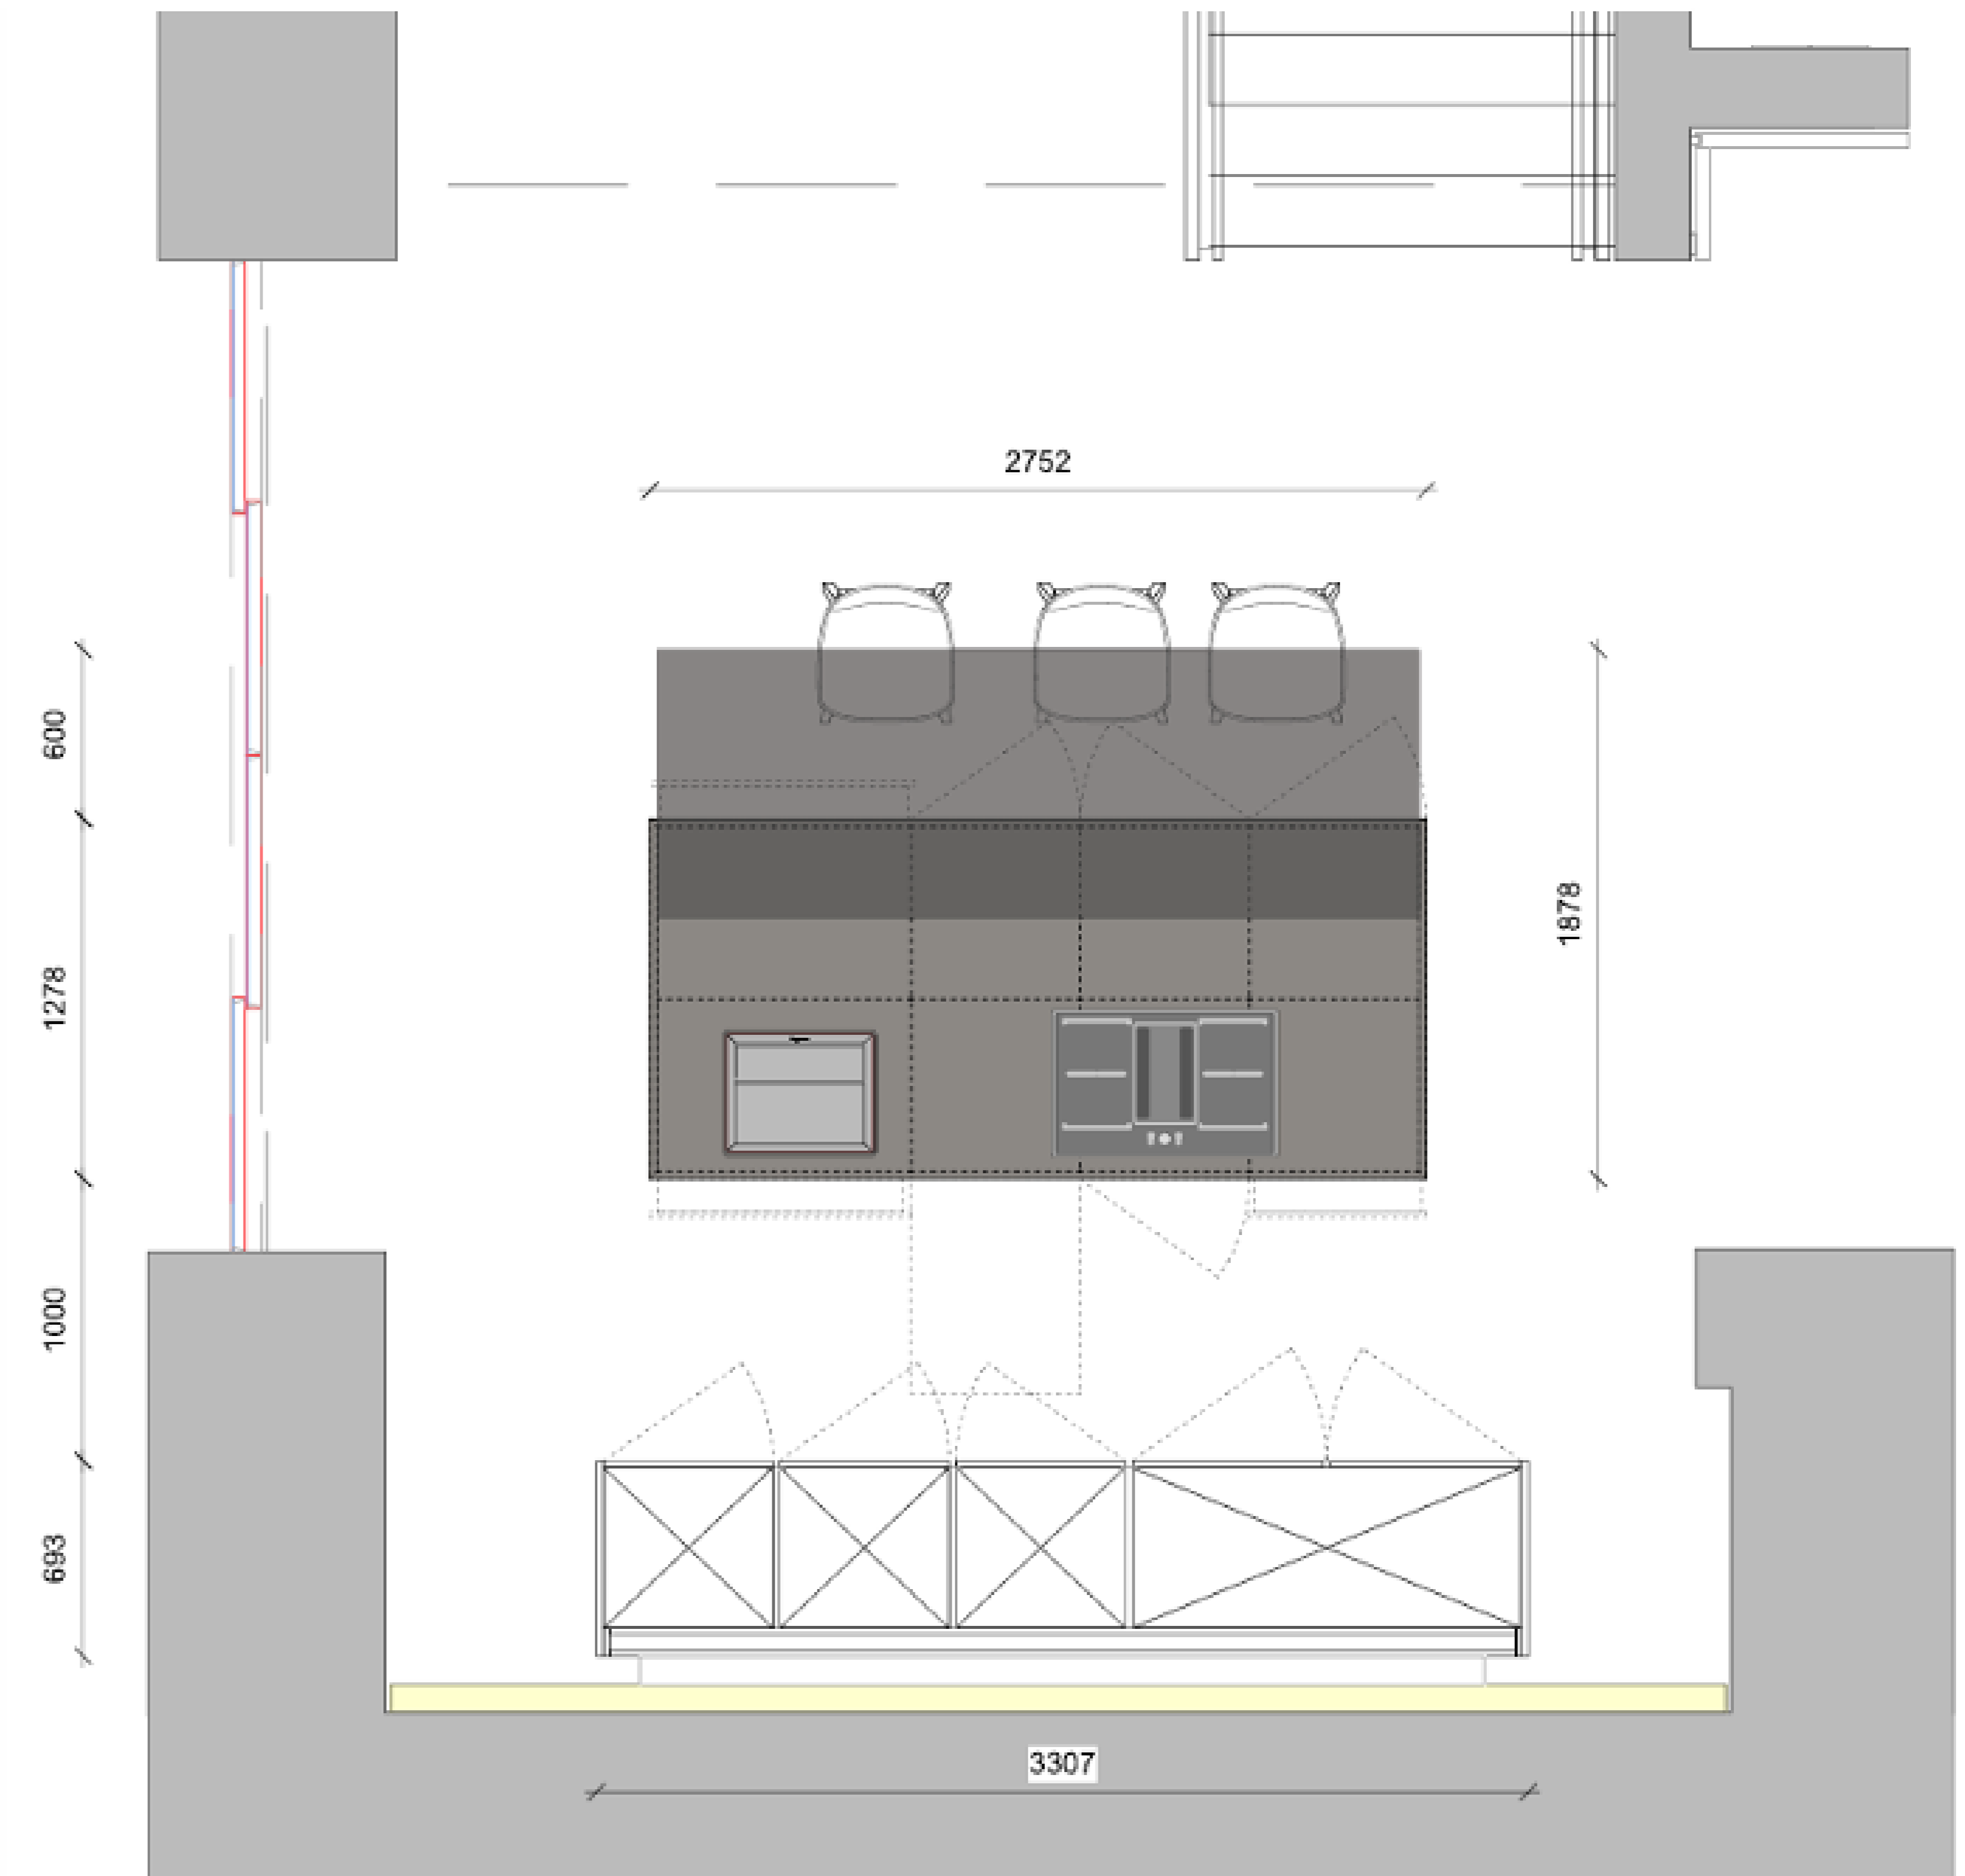

KITCHENS

Artex Kitchen

Island:

Doors in metallic lacquer Bronzo; multiled finger rail lights;

Tall units:

Doors in black ash veneer; multiled internal lights

Worktop: in Noir Saint Laurent Matt Finish th.20 mm

Blade Snack Table in Black Elm

Retail Price for all cabinets: £81 389.10 inc. VAT (excluding appliances)

Sales Price: £61,041.83 inc. VAT (excluding appliances)

ST 2875

Poliform