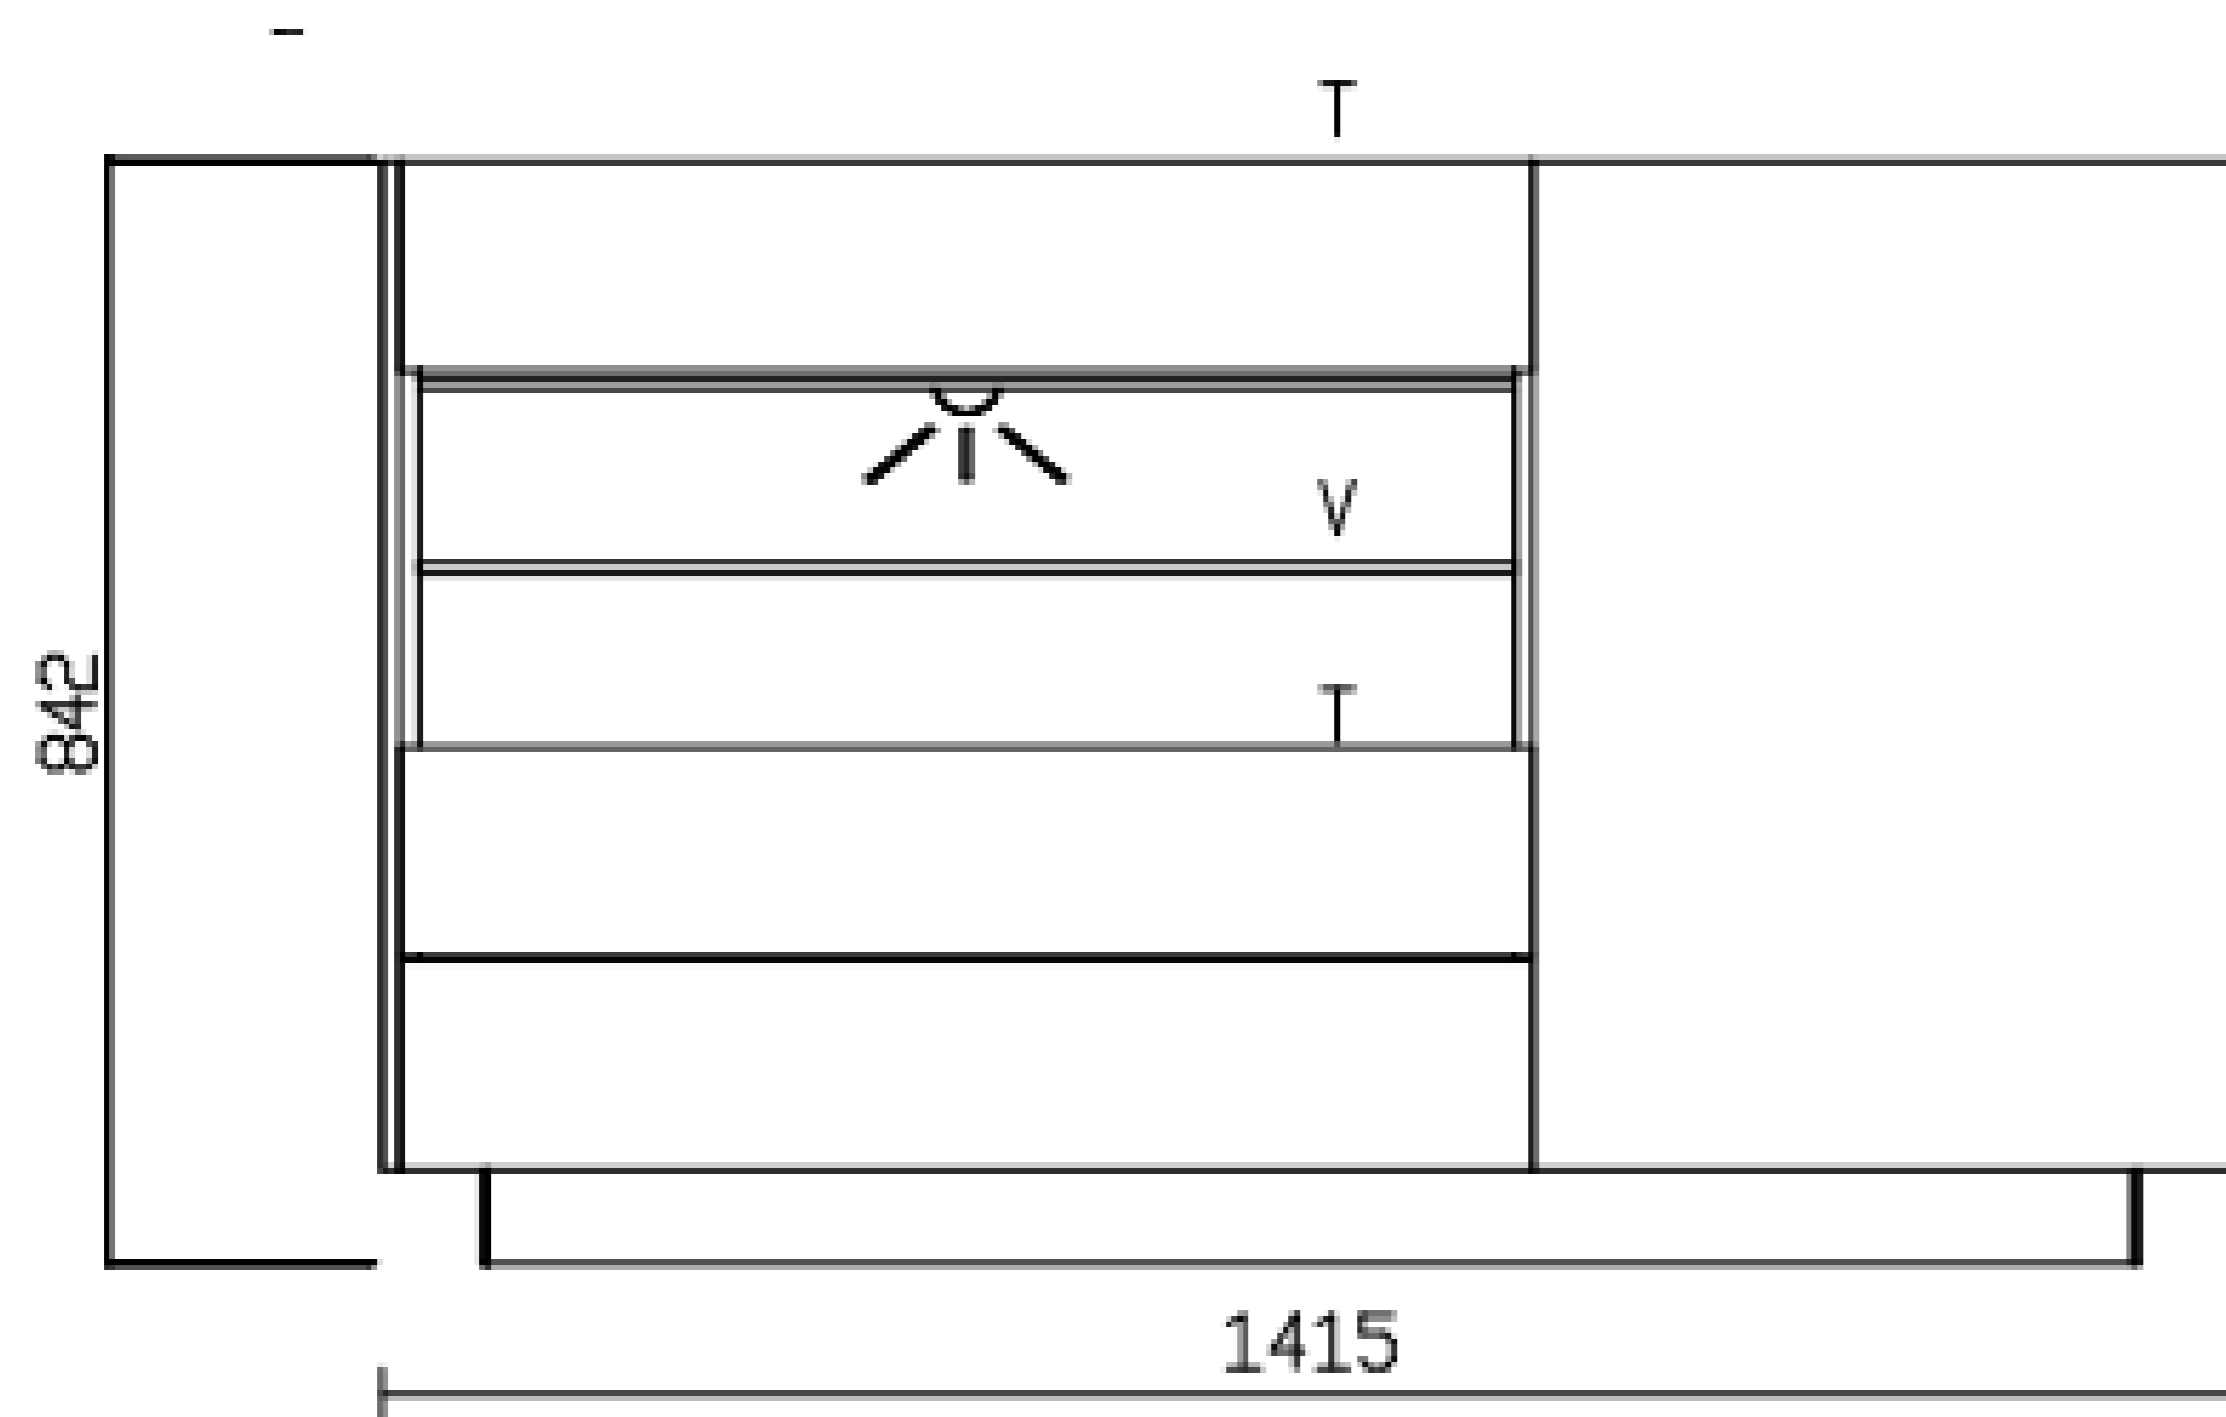

Night System Set up Island

Dimensions: 1415 x 969 x 842 mmH FFL

Finish: Mat Champagne 77

Techno Leather latte

Plinth: Champagne

LED lighting 220V 3000K

Retail Price: £11,790.15 inc. VAT

Sale Price: £8,842.61 inc. VAT