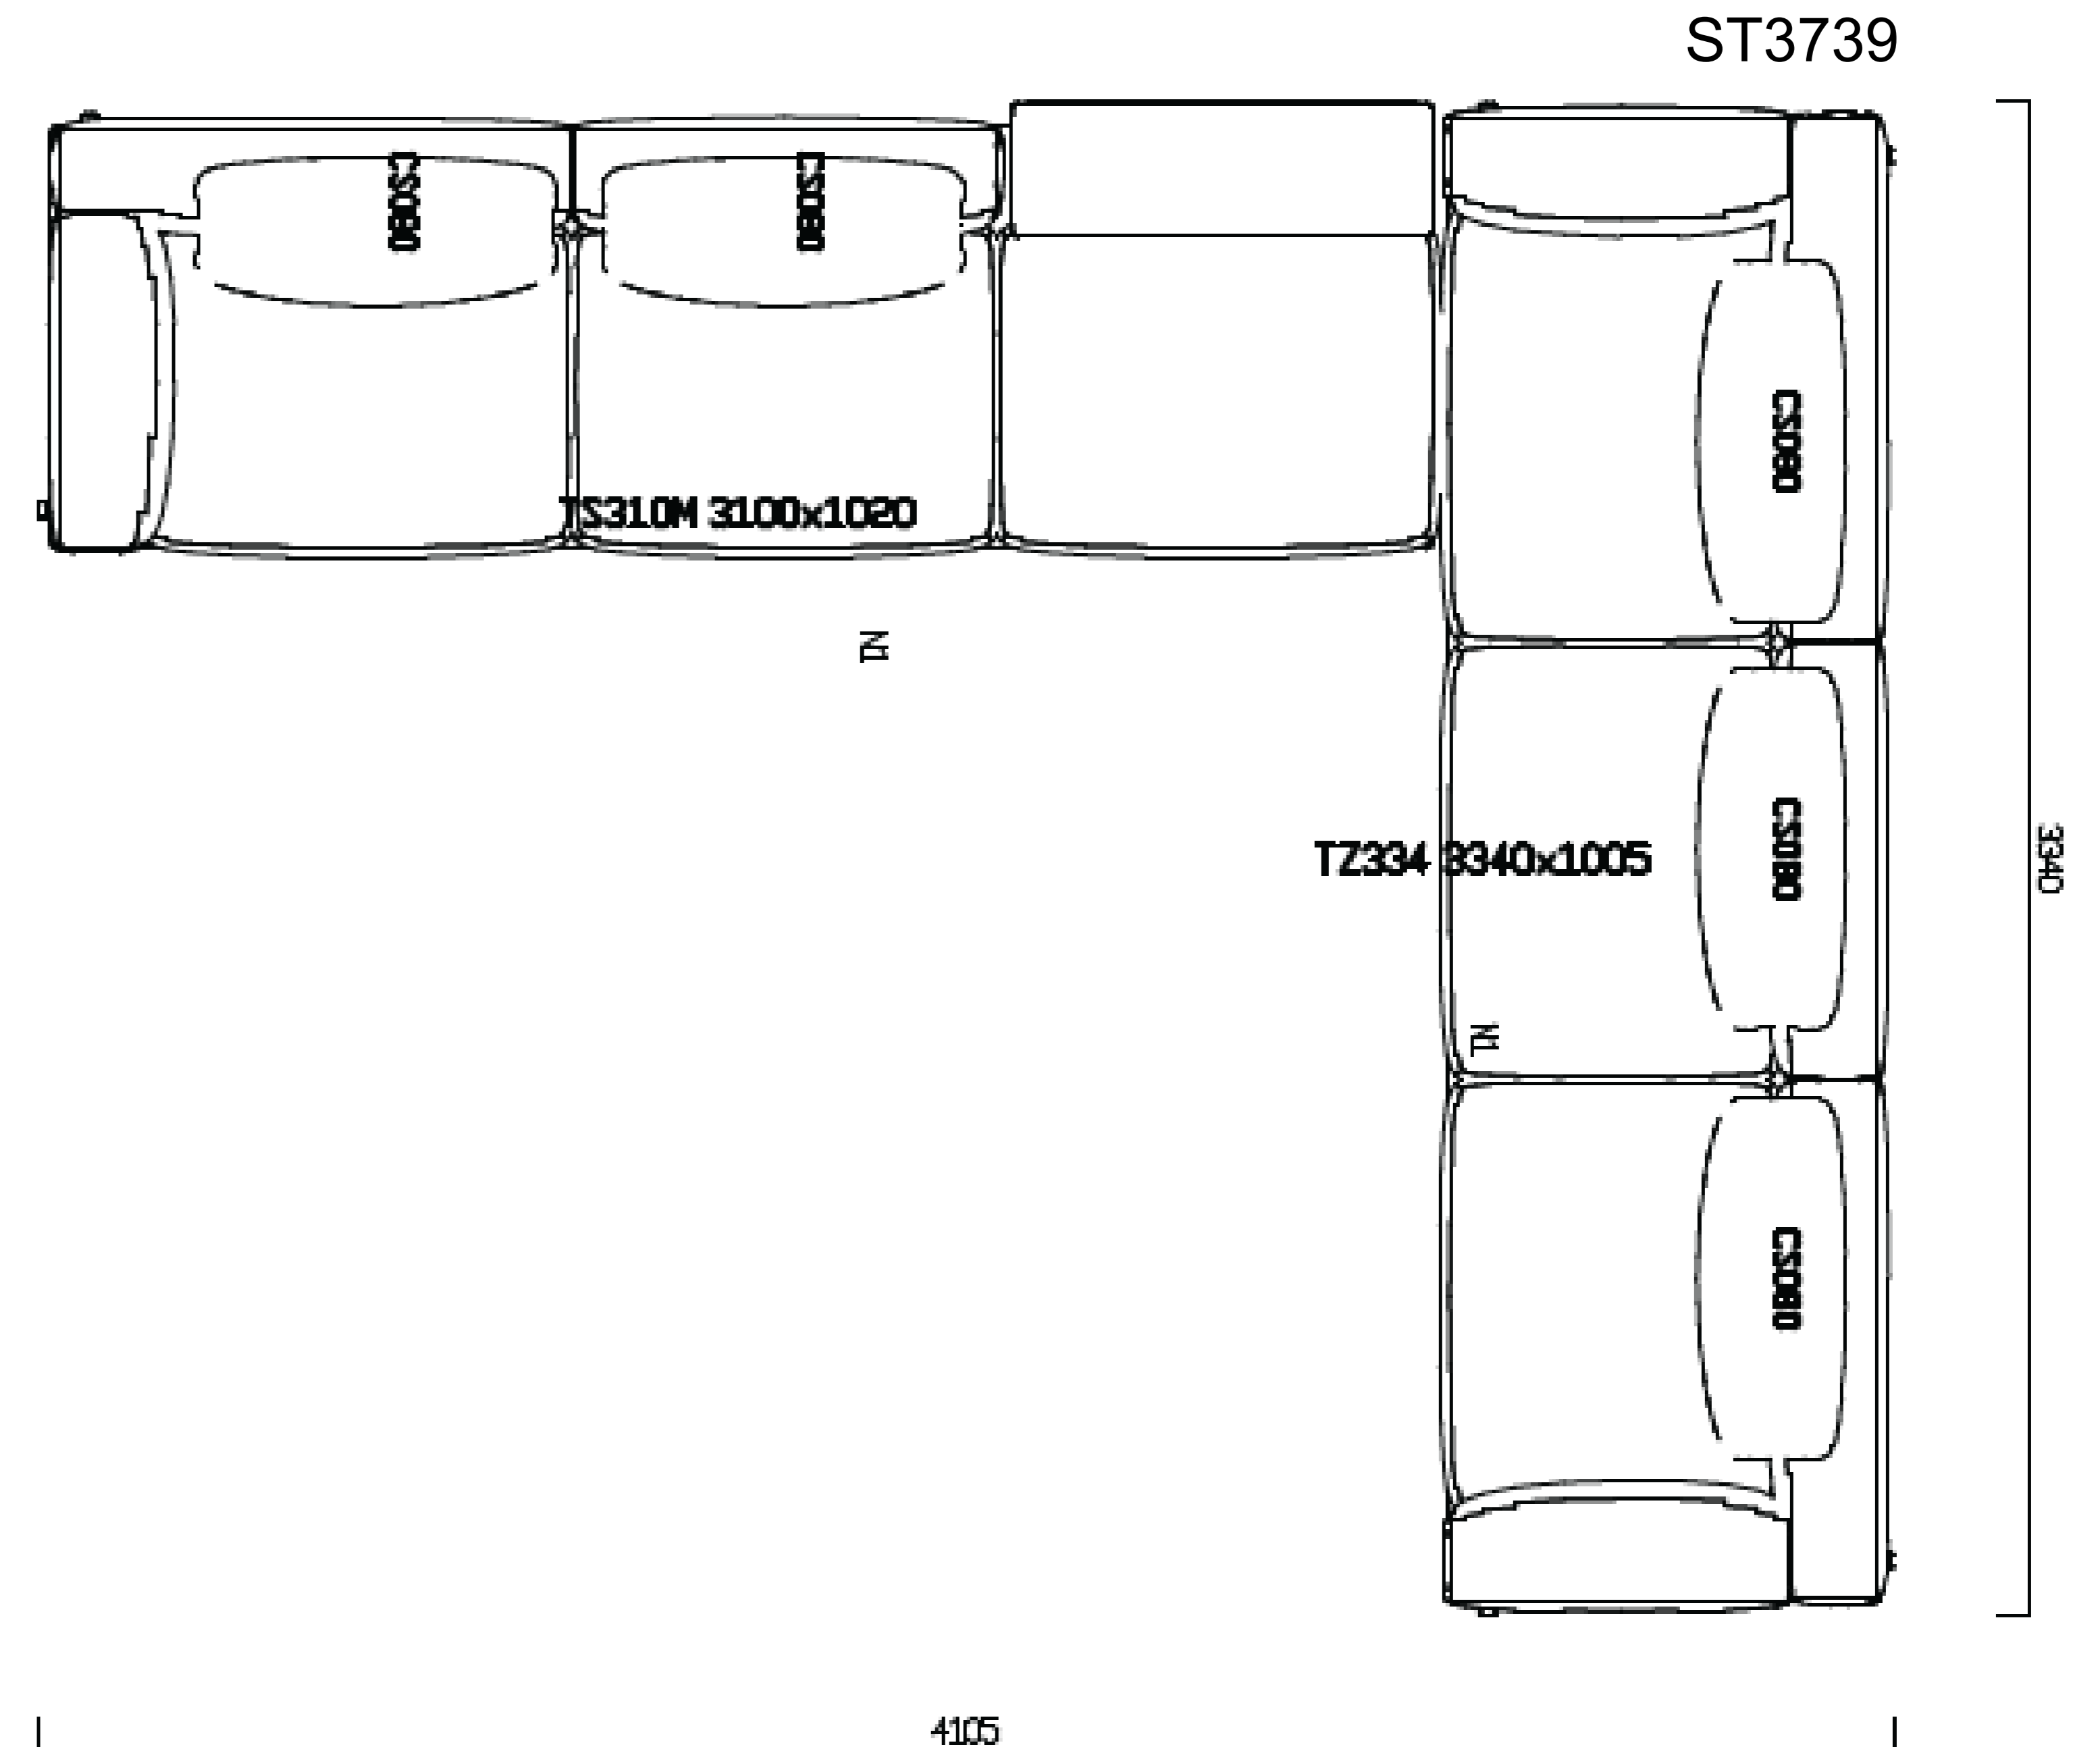

£ 17,036.17 inc VAT including backrest cushions only ST 3740

SOFAS

Ernest Sofa Composition with Ernest Coffee Table (as seen on the below drawings) for ST 3811 + ST 3817 by J. M. Massaud

Total Dims: 5843 X 1931mm
 Finish in E-Shedir 06 Oliva
 Structure Finish in Black Elm