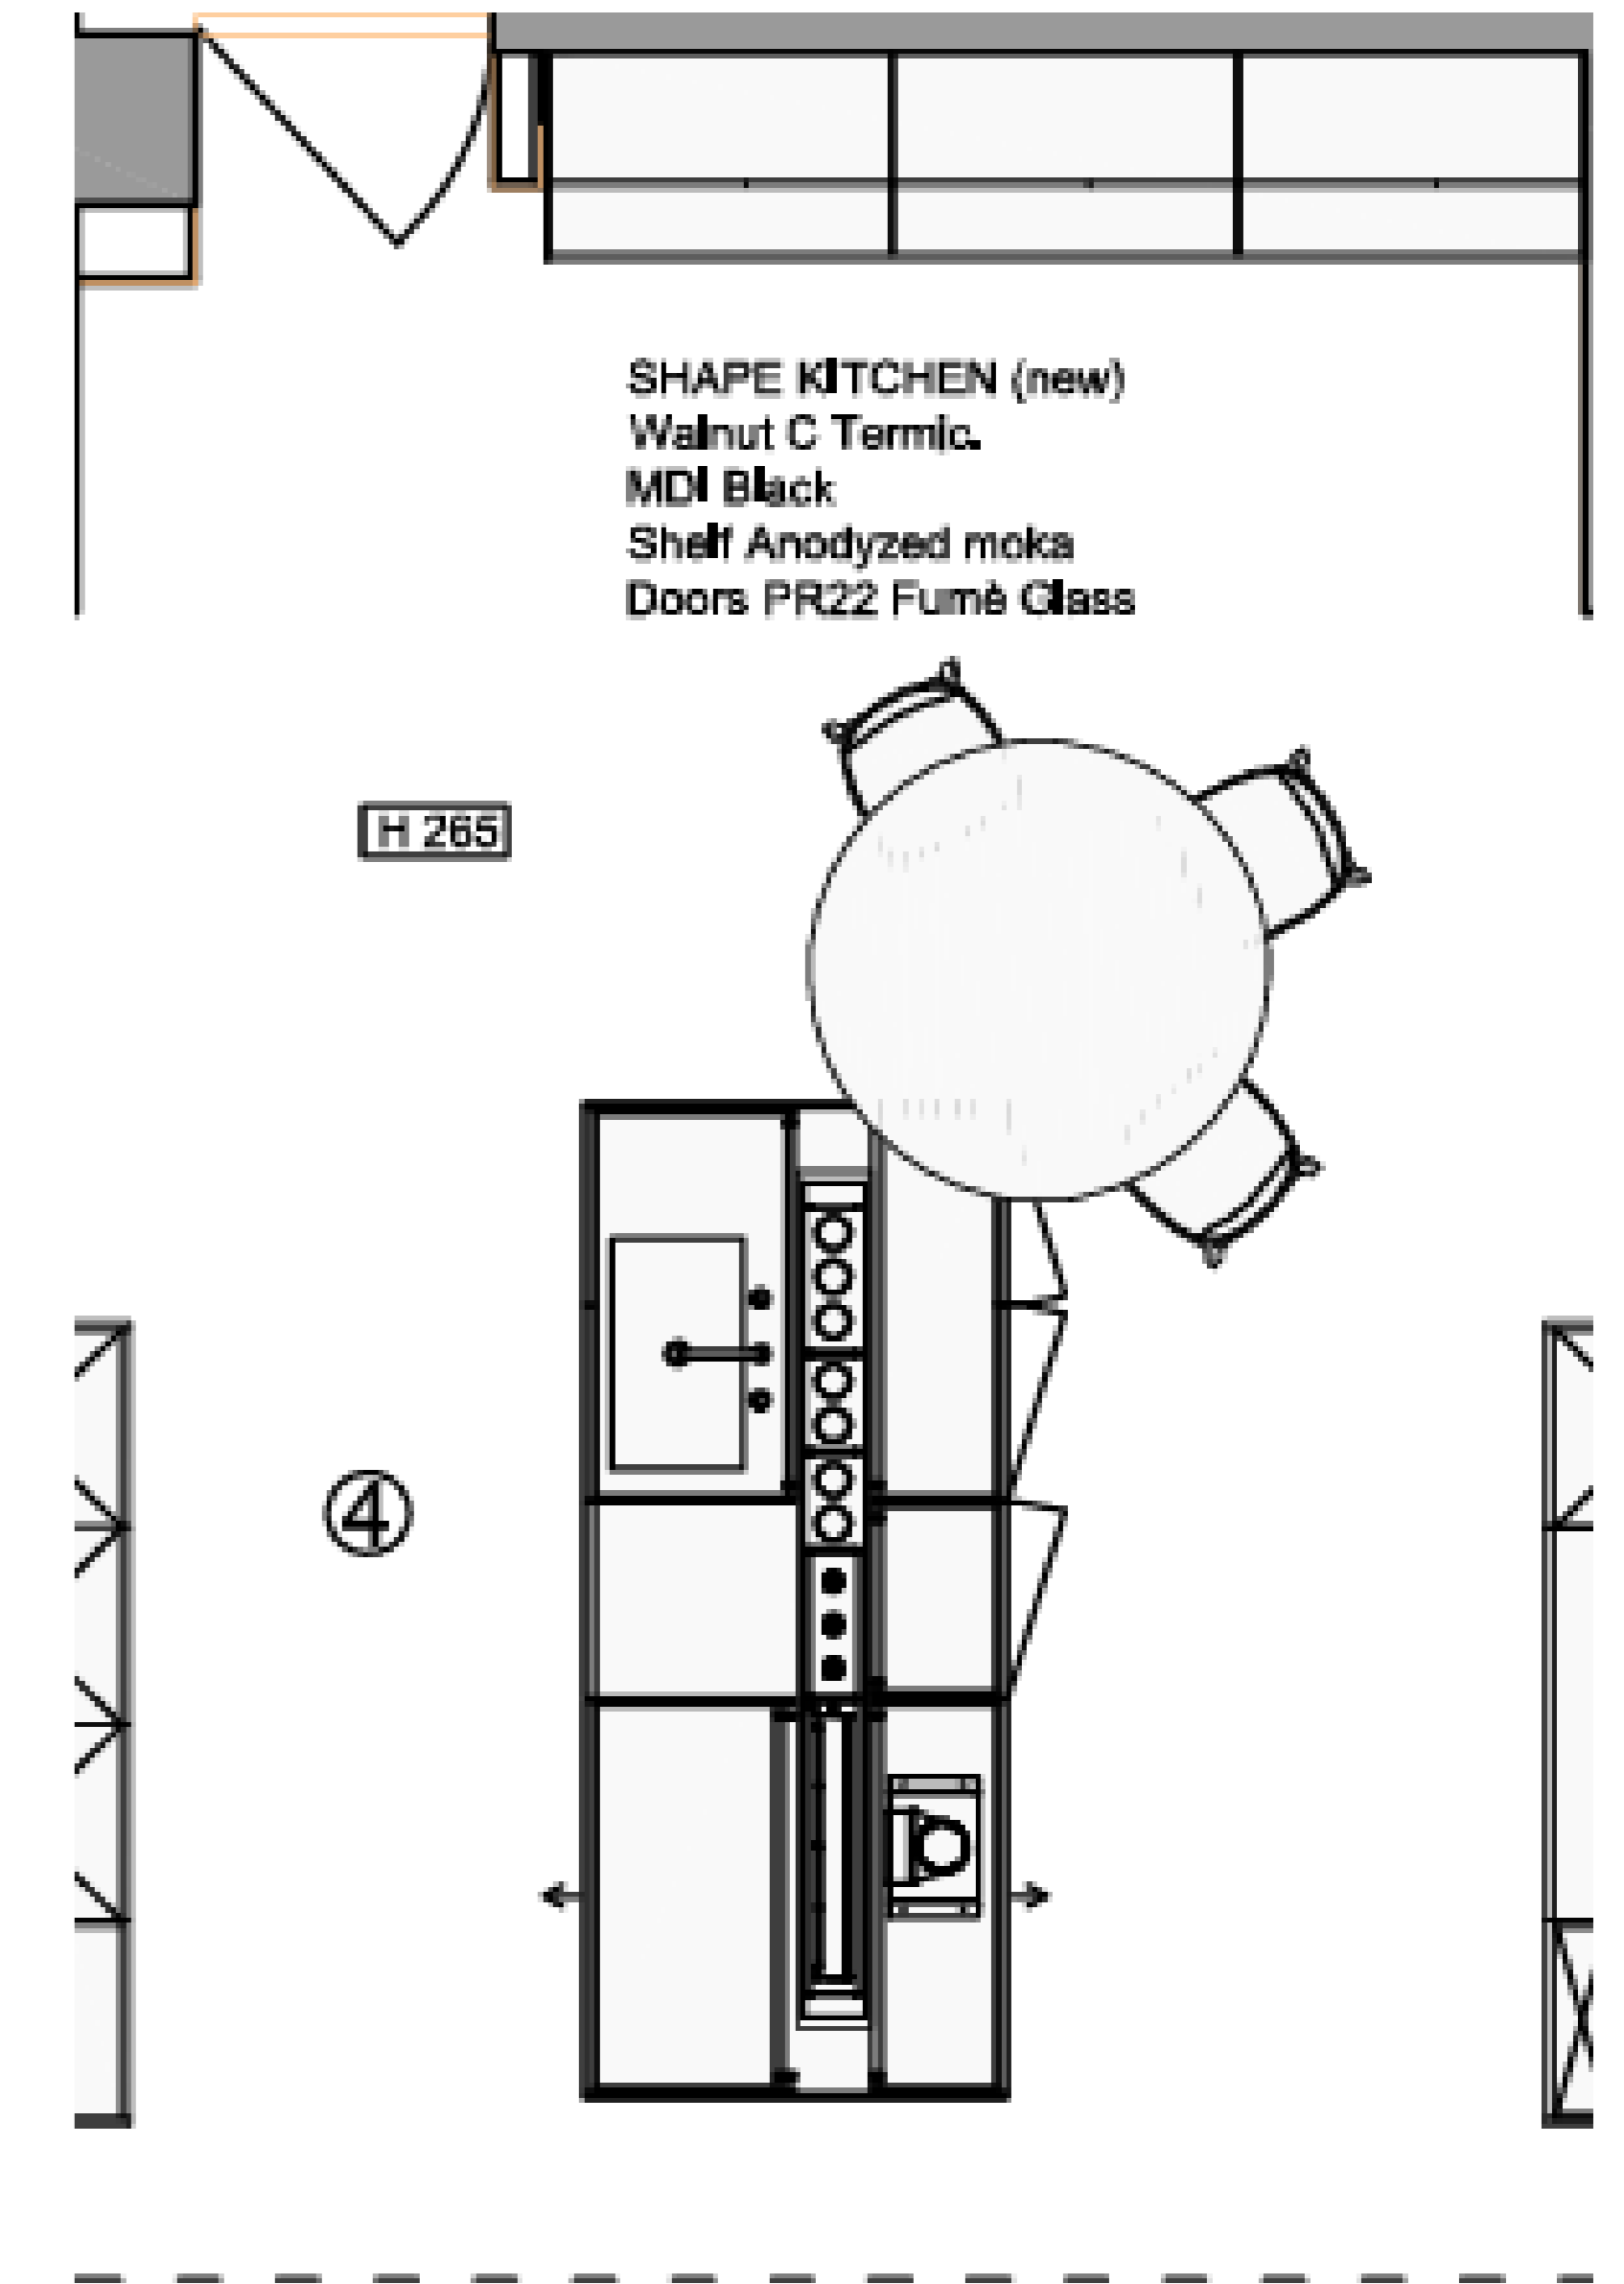

3150mm width